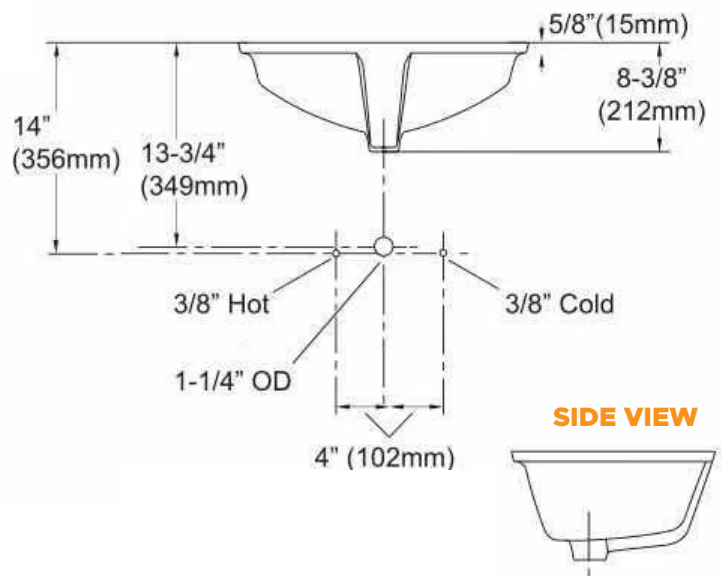

RECTANGULAR UNDERMOUNT LAVATORY (21" x 14")

PART #	MODEL #	DESCRIPTION (SIZE)	INNER CARTON QTY.	PALLET QTY.	SELECT MODEL BELOW
REGULAR UNDERMOUNT LAVATORY					
H49202	HPRUL2114	21" x 14" REGULAR UNDERMOUNT LAVATORY (WHITE)	1	30	<input type="checkbox"/>
H49203	HPRUL2114B	21" x 14" REGULAR UNDERMOUNT LAVATORY (BISCUIT)	1	30	<input type="checkbox"/>

PRODUCT DETAILS & DIMENSIONS

- Vitreous China
- cUPC Approved
- Includes Clips
- **Outer Dimension:** 21" x 14.5" x 8" Deep
- **Inner Dimension:** 18.5" x 12.5" x 8" Deep

JOB NAME: _____

JOB LOCATION: _____