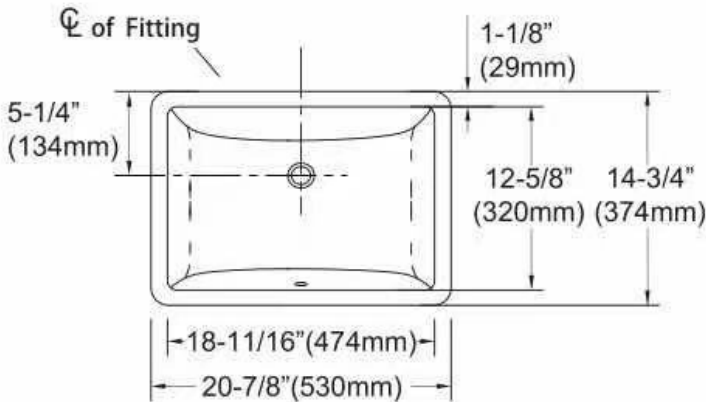

RECTANGULAR UNDERMOUNT LAVATORY (21" x 14")

PART #	MODEL #	DESCRIPTION (SIZE)	INNER CARTON QTY.	PALLET QTY.	SELECT MODEL BELOW
REGULAR UNDERMOUNT LAVATORY					
H49202	HPRUL2114	21" x 14" REGULAR UNDERMOUNT LAVATORY (WHITE)	1	30	<input type="checkbox"/>
H49203	HPRUL2114B	21" x 14" REGULAR UNDERMOUNT LAVATORY (BISCUIT)	1	30	<input type="checkbox"/>

PRODUCT DETAILS & DIMENSIONS

- Vitreous China
- cUPC Approved
- Includes Clips
- **Outer Dimension:** 21" x 14.5" x 8" Deep
- **Inner Dimension:** 18.5" x 12.5" x 8" Deep

JOB NAME: _____

JOB LOCATION: _____