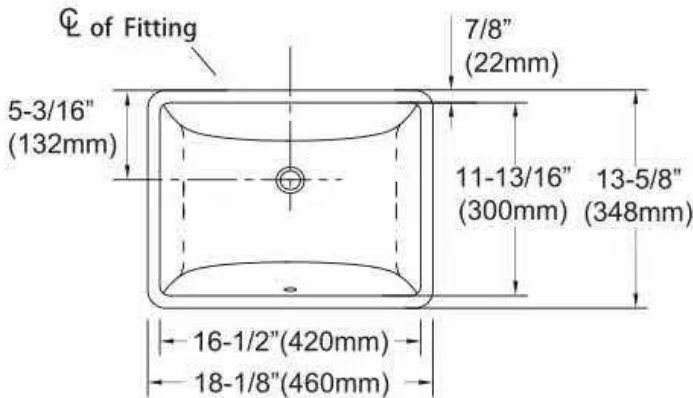

RECTANGULAR UNDERMOUNT LAVATORY (18" x 14")

PART #	MODEL #	DESCRIPTION (SIZE)	INNER CARTON QTY.	PALLET QTY.	SELECT MODEL BELOW
REGULAR UNDERMOUNT LAVATORY					
H49200	HPRUL1814	18" x 14" REGULAR UNDERMOUNT LAVATORY (WHITE)	1	46	<input type="checkbox"/>
H49201	HPRUL1814B	18" x 14" REGULAR UNDERMOUNT LAVATORY (BISCUIT)	1	46	<input type="checkbox"/>

PRODUCT DETAILS & DIMENSIONS

- Vitreous China
- cUPC Approved
- Includes Clips
- **Outer Dimension:** 18.25" x 13.5" x 8" Deep
- **Inner Dimension:** 16.75" x 12" x 8" Deep

JOB NAME: _____

JOB LOCATION: _____