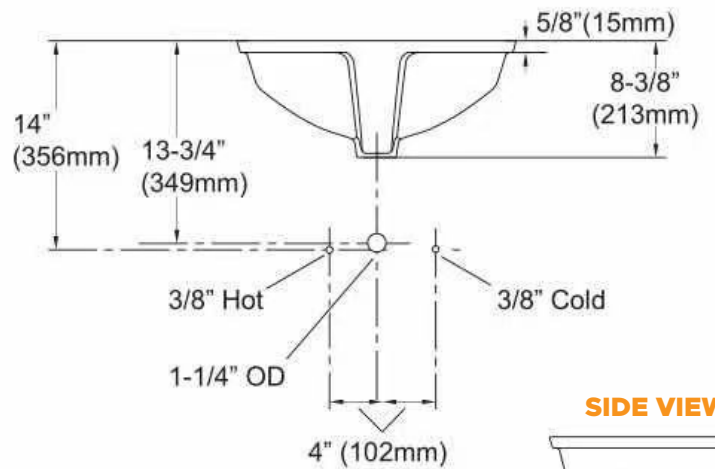

RECTANGULAR UNDERMOUNT LAVATORY (18" x 14")

PART #	MODEL #	DESCRIPTION (SIZE)	INNER CARTON QTY.	PALLET QTY.	SELECT MODEL BELOW
REGULAR UNDERMOUNT LAVATORY					
H49200	HPRUL1814	18" x 14" REGULAR UNDERMOUNT LAVATORY (WHITE)	1	46	<input type="checkbox"/>
H49201	HPRUL1814B	18" x 14" REGULAR UNDERMOUNT LAVATORY (BISCUIT)	1	46	<input type="checkbox"/>

PRODUCT DETAILS & DIMENSIONS

- Vitreous China
- cUPC Approved
- Includes Clips
- **Outer Dimension:** 18.25" x 13.5" x 8" Deep
- **Inner Dimension:** 16.75" x 12" x 8" Deep

JOB NAME: _____

JOB LOCATION: _____