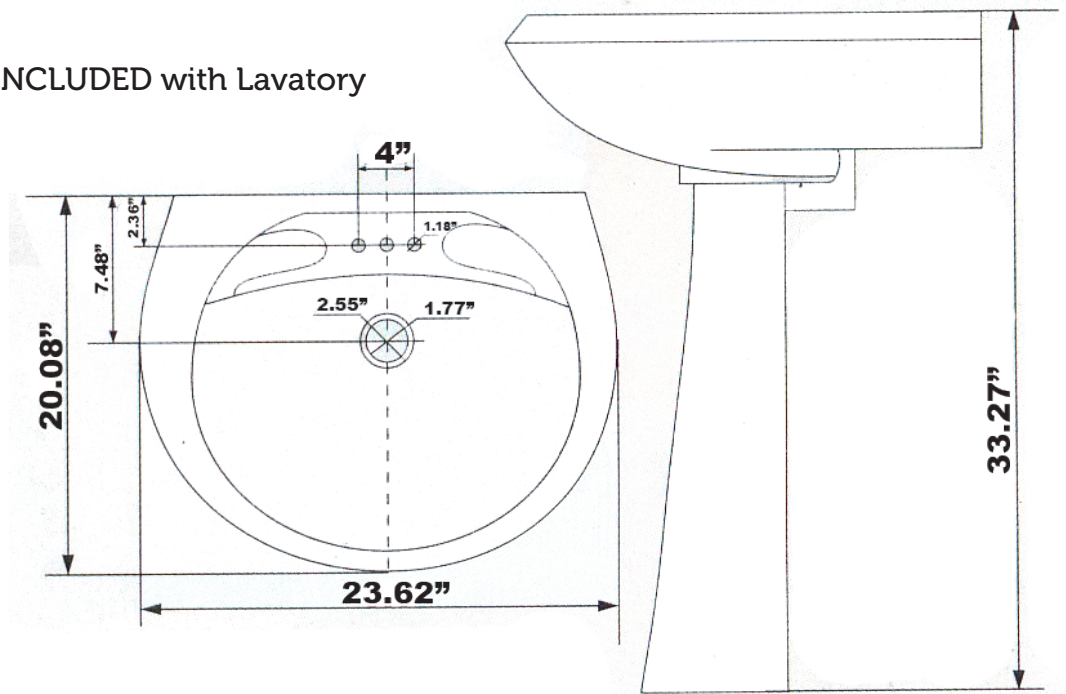

PEDESTAL LAVATORY

PART #	MODEL #	DESCRIPTION (SIZE)	INNER CARTON QTY.	PALLET QTY.	SELECT MODEL BELOW
PEDESTAL LAVATORY					
H49210	HPPLB234	BOWL 24" x 20"	1	30	<input type="checkbox"/>
H49212	HPPLL23	BASE 26"	1	30	<input type="checkbox"/>
H49211	HPPLBKRKT	HANGING BRACKET	-	-	<input type="checkbox"/>

- Vitreous China
- White
- Wall Bracket NOT INCLUDED with Lavatory
- cUPC Approved
- 4" Center

JOB NAME:

JOB LOCATION:

CONTRACTOR:

DATE:

ITEM TAG:

ENGINEER APPROVAL:

DATE:

PART NUMBER: