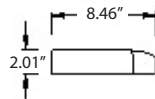

ROUND FRONT HYDRAPRO TOILET TANK & BOWL

JOB NAME:

JOB LOCATION:

CONTRACTOR:

DATE:

ENGINEER APPROVAL:

DATE:

ITEM TAG:

PART NUMBER:

The WaterSense label makes it simple to find water-efficient products, new homes, and programs that meet EPA's criteria for efficiency and performance.

Listed by IAPMO® as meeting the applicable requirements of the Uniform Plumbing Code®, International Plumbing Code®, and National Plumbing Code of Canada.