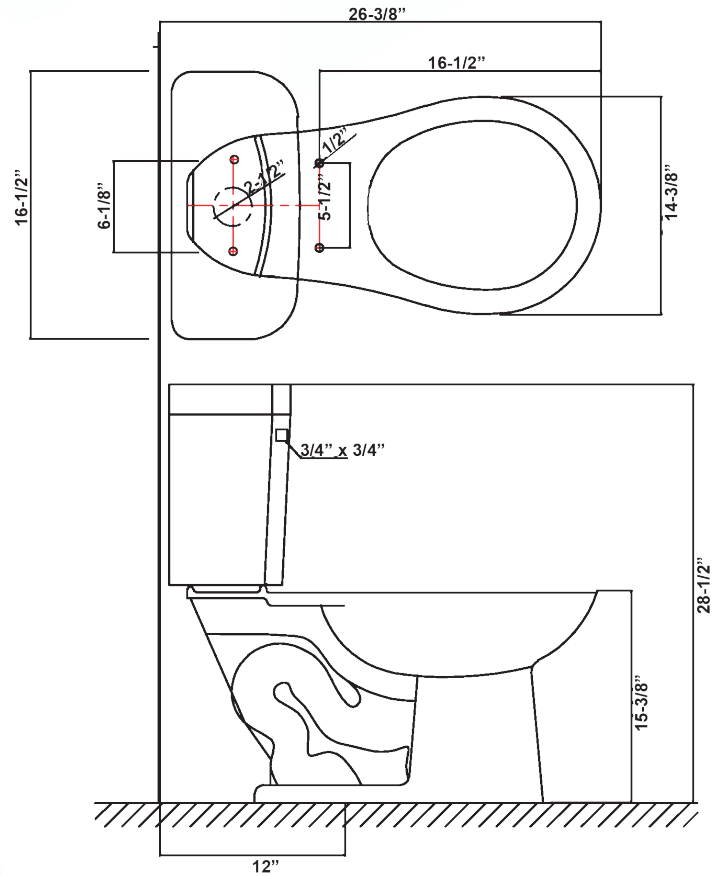

- Round front toilet bowl
- White
- 1.28gpf / 4.8 Lpf
- 12" Rough in
- 3" Flush valve
- 2-1/8" Fully glazed trap
- Flushes 1000 grams
- UPC approved
- Watersense approved

JOB NAME:

JOB LOCATION:

CONTRACTOR:

DATE:

ENGINEER APPROVAL:

DATE:

ITEM TAG:

PART NUMBER:

The WaterSense label makes it simple to find water-efficient products, new homes, and programs that meet EPA's criteria for efficiency and performance.

Listed by IAPMO® as meeting the applicable requirements of the Uniform Plumbing Code®, International Plumbing Code®, and National Plumbing Code of Canada.

ROUND FRONT HYDRAPRO TOILET TANK & BOWL

JOB NAME: