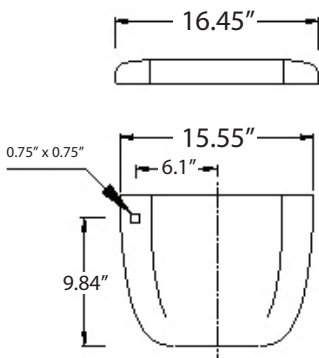

ROUND FRONT HYDRAPRO TOILET TANK & BOWL

JOB NAME:

JOB LOCATION:

CONTRACTOR:

DATE:

ENGINEER APPROVAL:

DATE:

ITEM TAG:

PART NUMBER:

The WaterSense label makes it simple to find water-efficient products, new homes, and programs that meet EPA's criteria for efficiency and performance.

Listed by IAPMO® as meeting the applicable requirements of the Uniform Plumbing Code®, International Plumbing Code®, and National Plumbing Code of Canada.