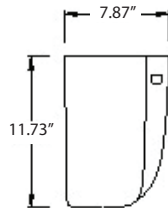

ROUND FRONT HYDRAPRO TOILET TANK & BOWL

JOB NAME:

JOB LOCATION:

CONTRACTOR:

DATE:

ENGINEER APPROVAL:

DATE:

ITEM TAG:

PART NUMBER:

The WaterSense label makes it simple to find water-efficient products, new homes, and programs that meet EPA's criteria for efficiency and performance.

Listed by IAPMO® as meeting the applicable requirements of the Uniform Plumbing Code®, International Plumbing Code®, and National Plumbing Code of Canada.