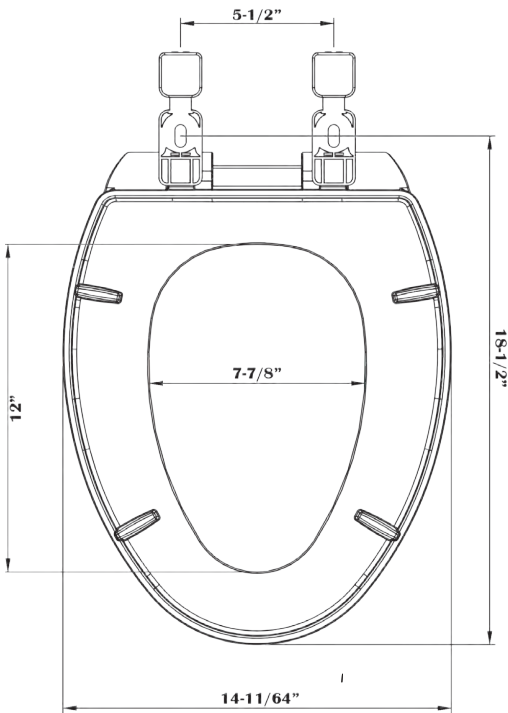

## PLASTIC ELONGATED SMOOTH-CLOSING TOILET SEAT

Part #	Model #	Description	INNER CARTON QTY	MASTER CARTON QTY	SELECT MODEL BELOW
<b>PLASTIC SMOOTH CLOSING TOILET SEAT</b>					
H12350	HPWPTSESC	ELONGATED SMOOTH-CLOSING WHITE PLASTIC TOILET SEAT	1	6	<input type="checkbox"/>

### BOTTOM VIEW

### TOILET SEAT FEATURES:

- Hardware Included
- Heavy-Weight Plastic
- Individually Boxed
- Check hinges are bagged inside an outer protective plastic that protects each seat