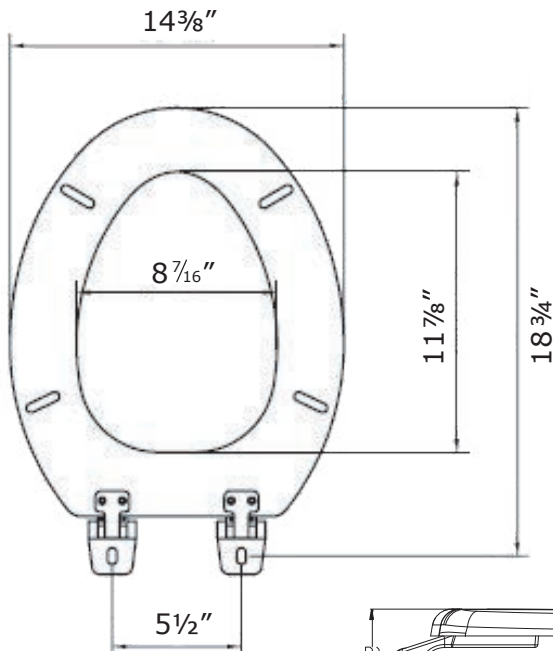

ELONGATED WOOD TOILET SEAT

Part #	Model #	Description	Inner Carton Qty	Master Carton Qty	MAKE SELECTION BELOW
WOOD TOILET SEATS					
H12345	WFB1	ELONGATED, WHITE, OPP	1	6	<input type="checkbox"/>

BOTTOM VIEW

FEATURES

- Closed Front Seat w/ Lid
- Individually boxed
- White Finish
- Enameled Wood Composition
- Hardware included

SIDE VIEW

JOB NAME: _____

JOB LOCATION: _____

CONTRACTOR: _____ DATE: _____ ITEM TAG: _____