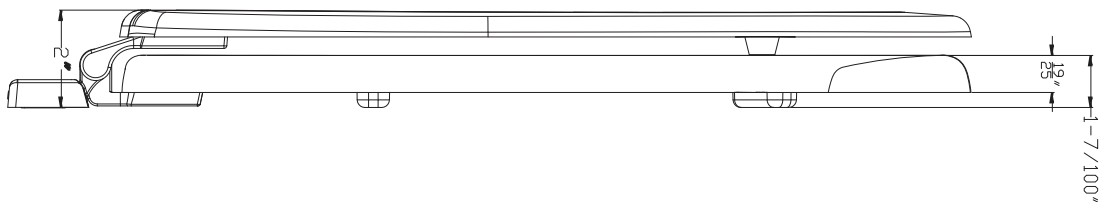

ELONGATED WOOD TOILET SEAT

Part #	Model #	Description	Inner Carton Qty	Master Carton Qty	MAKE SELECTION BELOW
WOOD TOILET SEATS					
H12345	WFB1	ELONGATED, WHITE, OPP	1	6	<input type="checkbox"/>

BOTTOM VIEW

FEATURES

- Closed Front Seat w/ Lid
- Individually boxed
- White Finish
- Enameled Wood Composition
- Hardware included

SIDE VIEW

JOB NAME: _____

JOB LOCATION: _____

CONTRACTOR: _____ DATE: _____ ITEM TAG: _____