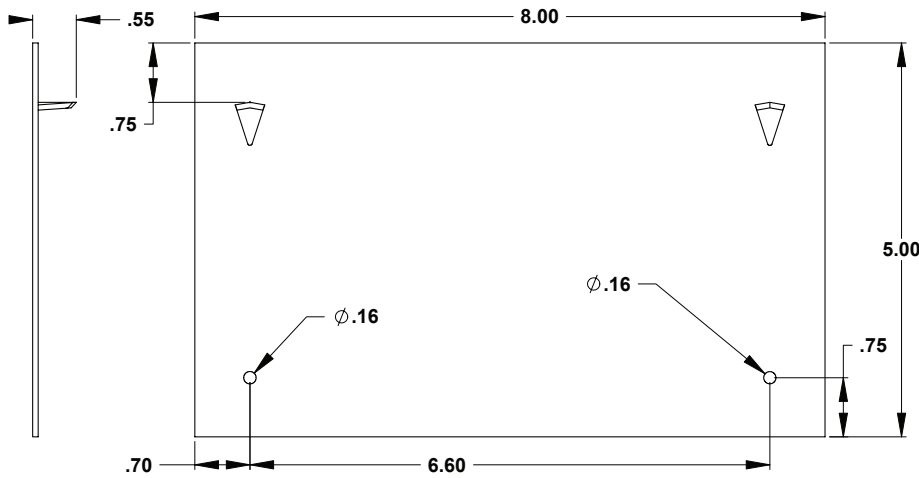

JOB NAME:

JOB LOCATION:

CONTRACTOR:

ENGINEER APPROVAL:

DATE:

DATE:

ITEM TAG:

PART NUMBER: