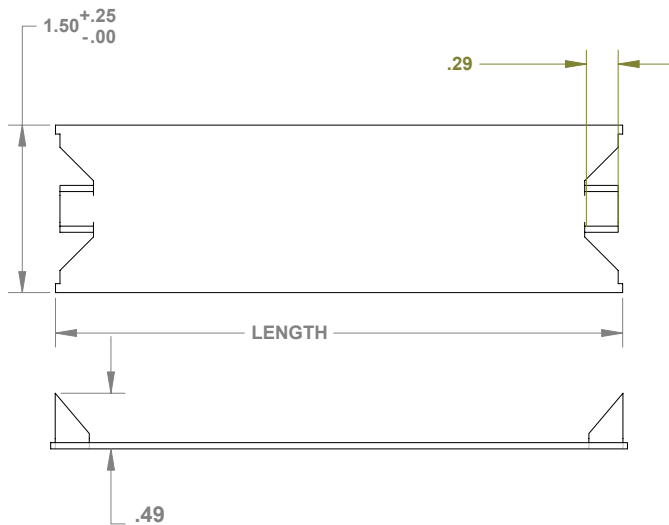

## SELF-NAILING STUD GUARDS (20 GAUGE)

| Part #                                     | Model #    | Description (Size)                        | Inner Carton Qty | Master Carton Qty | Select Model Below       |
|--|------------|---|------------------|-------------------|--------------------------|
| <b>SELF NAILING STUD GUARDS [18 GAUGE]</b> |            |   |                  |                   |                          |
| H19555                                     | HMSG112320 | 1-1/2" x 3" SELF-NAILING STUD GUARD 20 GA | -                | 100               | <input type="checkbox"/> |
| H19556                                     | HMSG112520 | 1-1/2" x 5" SELF-NAILING STUD GUARD 20 GA | -                | 100               | <input type="checkbox"/> |
| H19557                                     | HMSG112620 | 1-1/2" x 6" SELF-NAILING STUD GUARD 20 GA | -                | 100               | <input type="checkbox"/> |

### MATERIALS

- 20 GAUGE (.032 MIN)
- 3", 5" & 6" SIZES AVAILABLE

**JOB NAME:** \_\_\_\_\_

**JOB LOCATION:** \_\_\_\_\_

**CONTRACTOR:** \_\_\_\_\_ **DATE:** \_\_\_\_\_ **ITEM TAG:** \_\_\_\_\_

**ENGINEER APPROVAL:** \_\_\_\_\_ **DATE:** \_\_\_\_\_ **PART NUMBER:** \_\_\_\_\_