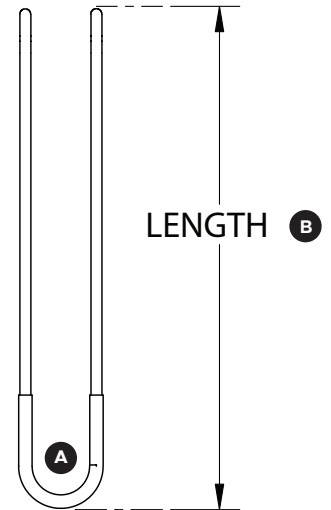

MATERIALS

- 10 GA BRIGHT BASIC COPPER PLATED STEEL WIRE
- VINYL COATED

JOB NAME: _____

JOB LOCATION: _____

CONTRACTOR: _____ DATE: _____ ITEM TAG: _____

ENGINEER APPROVAL: _____ DATE: _____ PART NUMBER: _____