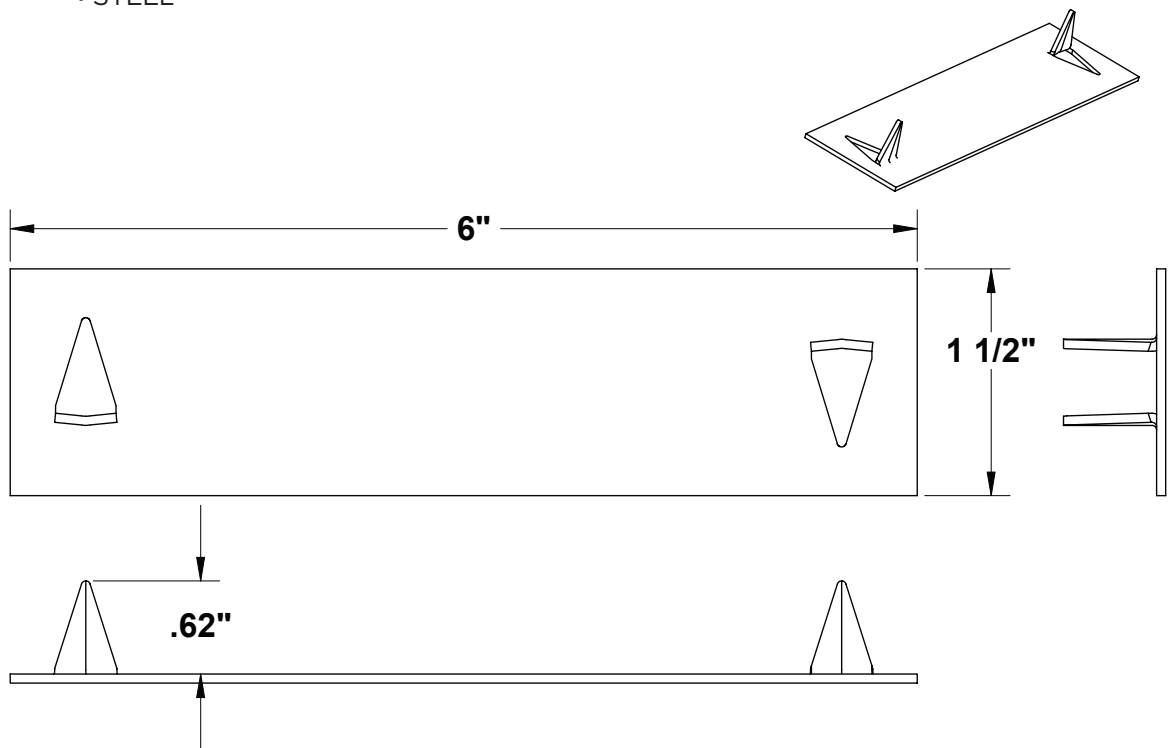

MATERIAL / FINISH

MADE IN THE USA

- STEEL

JOB NAME: _____

JOB LOCATION: _____

CONTRACTOR: _____ DATE: _____

ITEM TAG: _____

ENGINEER APPROVAL: _____ DATE: _____

PART NUMBER: _____