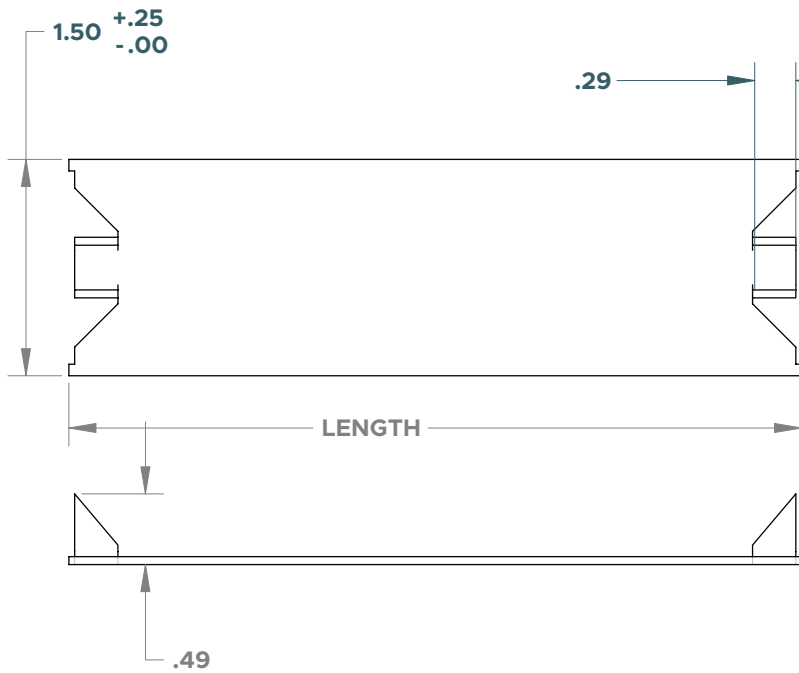

SELF-NAILING STUD PLATES (16 GAUGE)

Part #	Model #	Description (Size)	Inner Carton Qty	Master Carton Qty	Select Model Below
SELF-NAILING STUD PLATES					
H19582	HMSP112316.2	1-1/2" x 3" SELF-NAILING 2-HOLE STUD PLATE (16 GAUGE)	-	100	<input type="checkbox"/>

MADE IN THE USA

MATERIALS

- 16 GAUGE (.053 MIN)
- 3" & 6" SIZES AVAILABLE

JOB NAME: _____

JOB LOCATION: _____

CONTRACTOR: _____ DATE: _____

ITEM TAG: _____

ENGINEER APPROVAL: _____ DATE: _____

PART NUMBER: _____