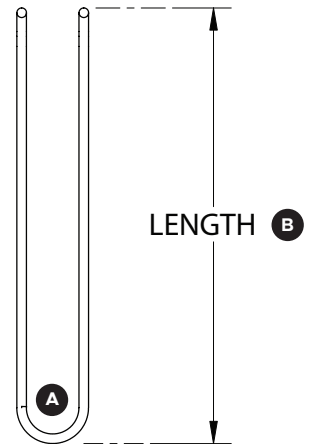

COPPER PLATED WIRE PIPE HOOKS

Part #	Model #	Description (Size)	Inner Carton Qty	Master Carton Qty	Select Model Below
COPPER PLATED WIRE PIPE HOOKS					
H19519	HMCCPH124	1/2" x 4" COPPER CLAD WIRE PIPE HOOK	50	500	<input type="checkbox"/>
H19711	HMCCPH126	1/2" x 6" COPPER CLAD WIRE PIPE HOOK	50	500	<input type="checkbox"/>
H19520	HMCCPH344	3/4" x 4" COPPER CLAD WIRE PIPE HOOK	50	500	<input type="checkbox"/>
H19712	HMCCPH346	3/4" x 6" COPPER CLAD WIRE PIPE HOOK	50	500	<input type="checkbox"/>
H19521	HMCCPH348	3/4" x 8" COPPER CLAD WIRE PIPE HOOK	50	500	<input type="checkbox"/>
H19522	HMCCPH16	1" x 6" COPPER CLAD WIRE PIPE HOOK	50	500	<input type="checkbox"/>
H19523	HMCCPH1146	1-1/4" x 6" COPPER CLAD WIRE PIPE HOOK	50	500	<input type="checkbox"/>
H19524	HMCCPH1148	1-1/4" x 8" COPPER CLAD WIRE PIPE HOOK	50	500	<input type="checkbox"/>
H19525	HMCCPH1126	1-1/2" x 6" COPPER CLAD WIRE PIPE HOOK	50	500	<input type="checkbox"/>

MADE IN THE USA

MATERIALS

- 10 GA BRIGHT BASIC WIRE COPPER PLATED

1/2" x 4" COPPER CLAD WIRE PIPE HOOK

JOB NAME: _____

JOB LOCATION: _____

CONTRACTOR: _____ DATE: _____ ITEM TAG: _____

ENGINEER APPROVAL: _____ DATE: _____ PART NUMBER: _____