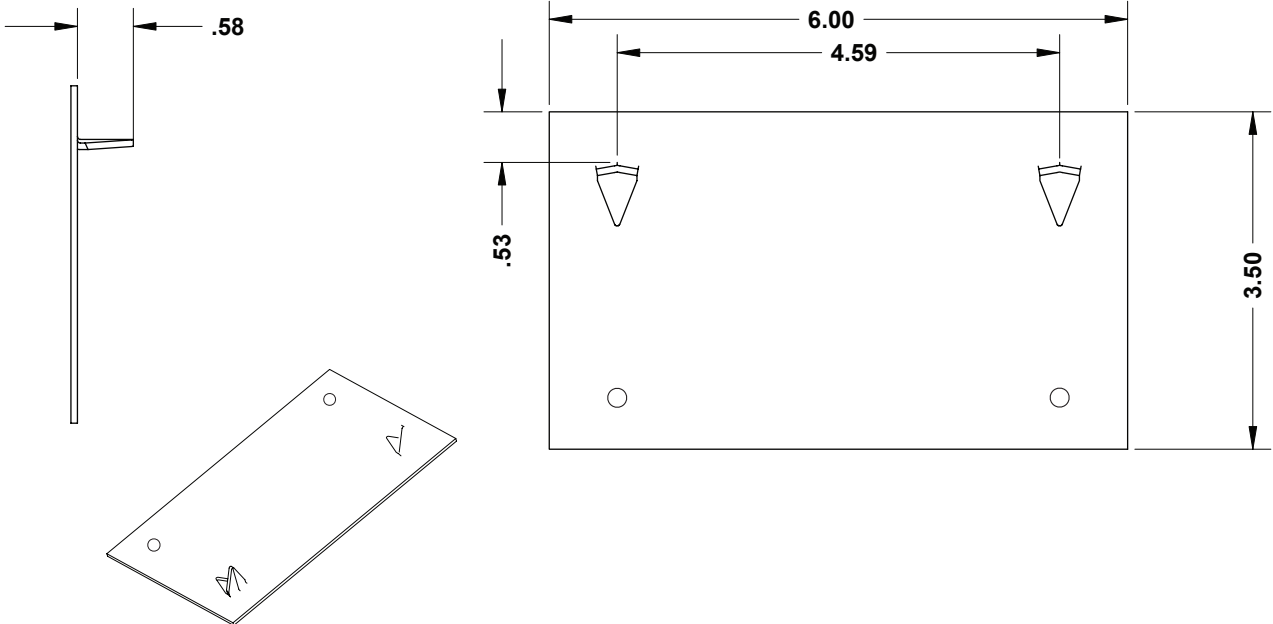

JOB NAME:

JOB LOCATION:

CONTRACTOR:

DATE:

ITEM TAG:

ENGINEER APPROVAL:

DATE:

PART NUMBER: