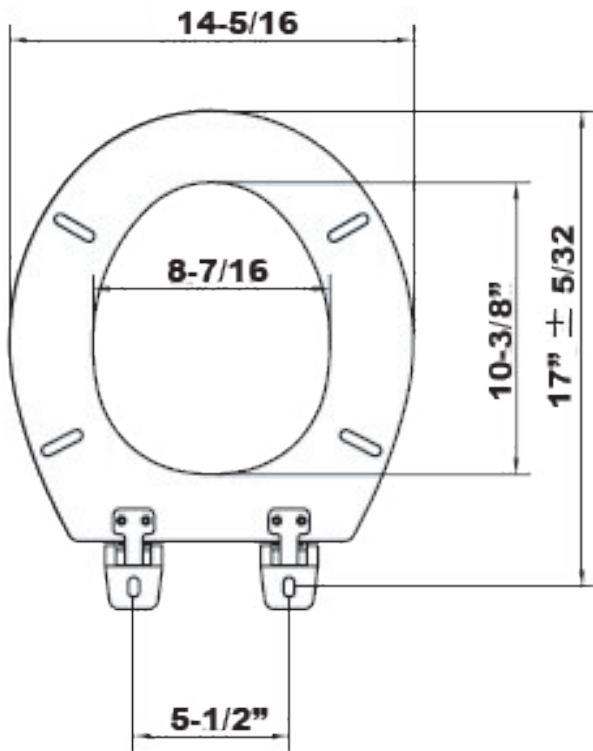

## ROUND FRONT WOOD TOILET SEAT

PART #	MODEL #	DESCRIPTION (SIZE)	INNER CARTON QTY.	MASTER CARTON QTY.	SELECT MODEL BELOW
<b>WOOD TOILET SEATS</b>					
H12344	WFR1H	ROUND WOOD TOILET SEAT - WHITE	1	6	<input type="checkbox"/>

### BOTTOM VIEW