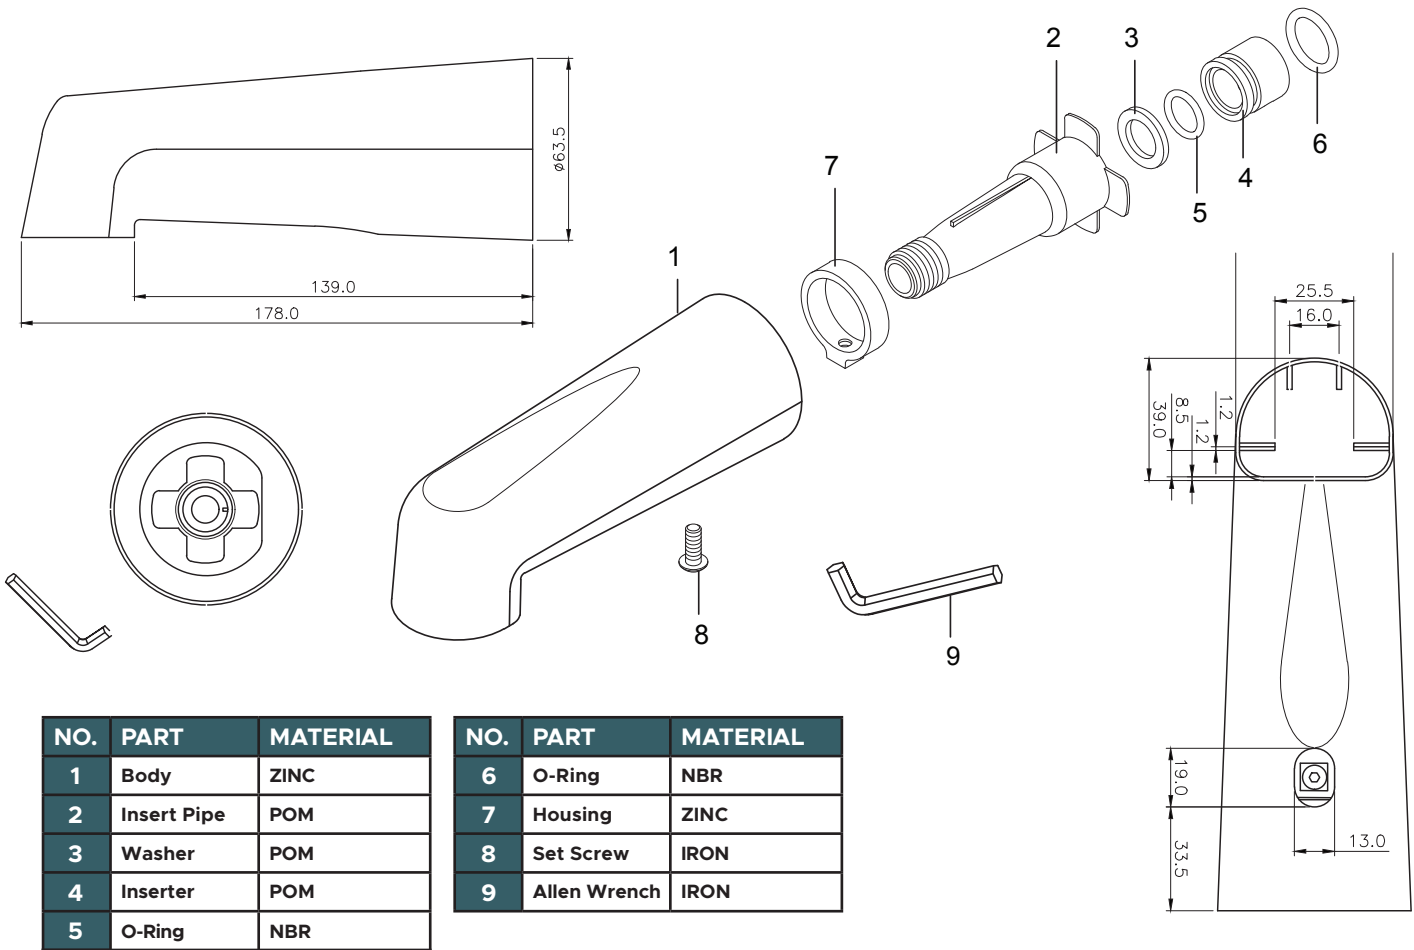

VENETIAN BRONZE DECO SLIP-ON TUB SPOUT

PART #	MODEL #	DESCRIPTION	INNER CARTON QTY.	MASTER CARTON QTY.	SELECT MODEL BELOW
VENETIAN BRONZE DECO SLIP-ON TUB SPOUT					
H21023	HPDTSVB7	7" VENETIAN BRONZE DECO SLIP-ON TUB SPOUT	1	50	<input type="checkbox"/>

• 1/2" Length Slip-On with Hex Key Included

NO.	PART	MATERIAL
1	Body	ZINC
2	Insert Pipe	POM
3	Washer	POM
4	Inserter	POM
5	O-Ring	NBR

NO.	PART	MATERIAL
6	O-Ring	NBR
7	Housing	ZINC
8	Set Screw	IRON
9	Allen Wrench	IRON

JOB NAME:

JOB LOCATION:

CONTRACTOR:

ENGINEER APPROVAL:

DATE:

DATE:

ITEM TAG:

PART NUMBER: