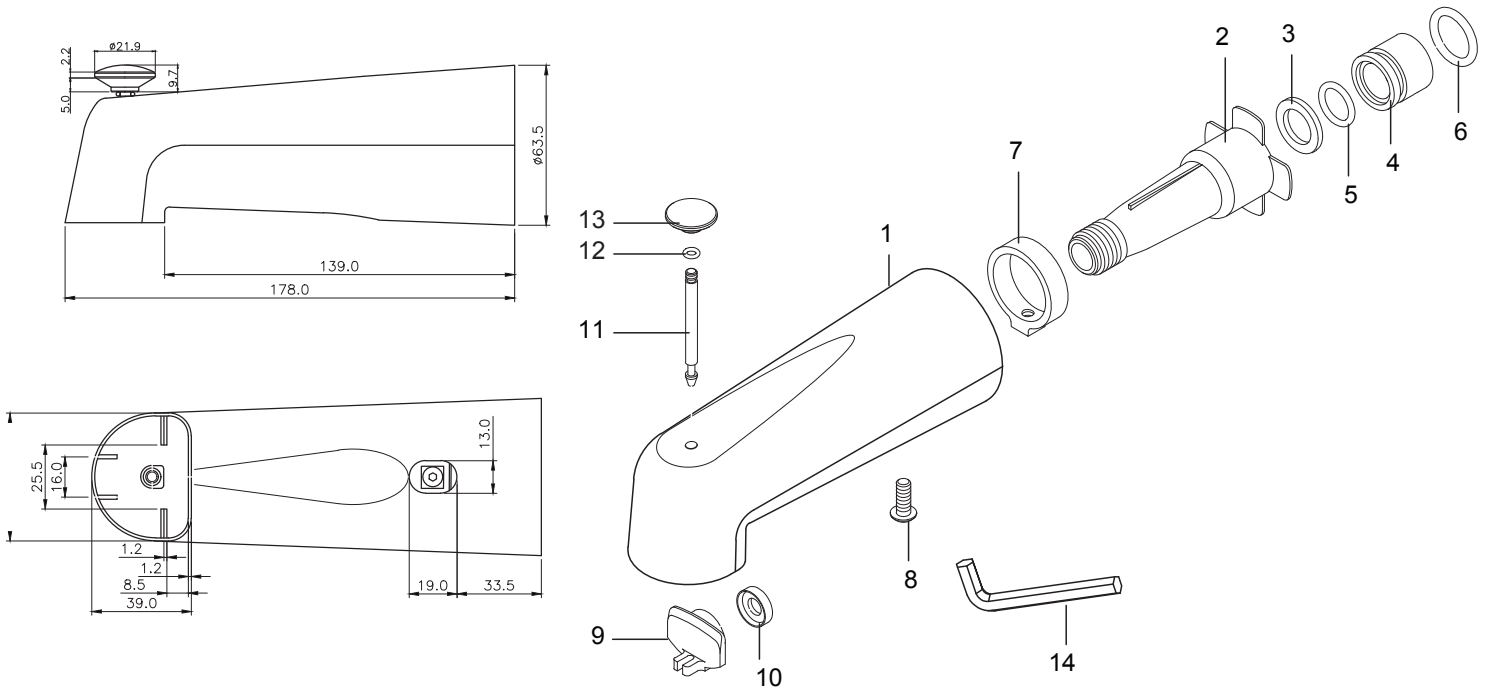

VENETIAN BRONZE DECO SLIP-ON DIVERTER TUB SPOUT

PART #	MODEL #	DESCRIPTION	INNER CARTON QTY.	MASTER CARTON QTY.	SELECT MODEL BELOW
VENETIAN BRONZE DECO SLIP-ON DIVERTER TUB SPOUT					
H21027	HPDDSVB7	7" VENETIAN BRONZE DECO SLIP-ON DIVERTER TUB SPOUT	1	50	<input type="checkbox"/>

• 1/2" Length Slip-On with Hex Key Included

NO.	PART	MATERIAL
1	Body	ZINC
2	Insert Pipe	POM
3	Washer	POM
4	Inserter	POM
5	O-Ring	NBR
6	O-Ring	NBR

NO.	PART	MATERIAL
7	Housing	ZINC
8	Set Screw	IRON
9	Gate	POM
10	Gate Washer	NBR
11	Rod	BRASS
12	O-Ring	NBR

NO.	PART	MATERIAL
13	Knob	BRASS
14	Allen Wrench	IRON

JOB NAME: _____

JOB LOCATION: _____

CONTRACTOR: _____

DATE: _____

ITEM TAG: _____

ENGINEER APPROVAL: _____

DATE: _____