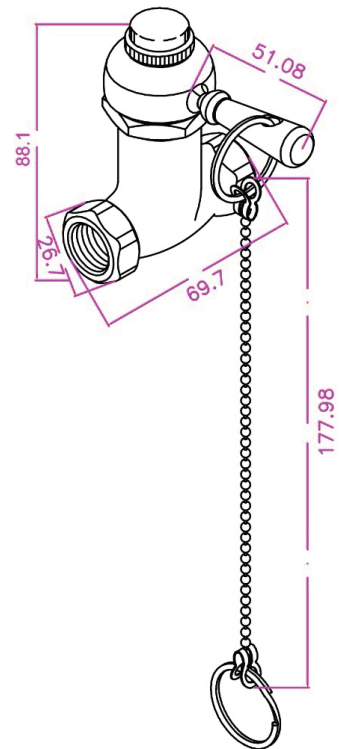

CHROME PLATED SELF-CLOSING SHOWER VALVE

PART #	MODEL #	DESCRIPTION (SIZE)	INNER CARTON QTY.	MASTER CARTON QTY.	SELECT MODEL BELOW
SELF-CLOSING SHOWER VALVE					
H15100	HPSCSV	CHROME PLATED SELF-CLOSING SHOWER VALVE	1	100	<input type="checkbox"/>

FEATURES & BENEFITS

- Chrome-Plated Brass
- 1/2" IPS Connections
- Lever Handle with Pull Chain & Ring

NO.	PART	MATERIAL
1	COVER	Brass
2	NAIL	Brass
3	LOCK NUT	Brass
4	WASHER	Stainless Steel
5	HANDLE (CHAIN & RING)	Brass / Steel
6	BALL & GLAND	SS & Brass
7	GLAND NUT, WASHER & O-RING	Brass, Nylon, NBR
8	STEM PACKING SPRING	Brass, NBR, SS
9	BODY	Brass