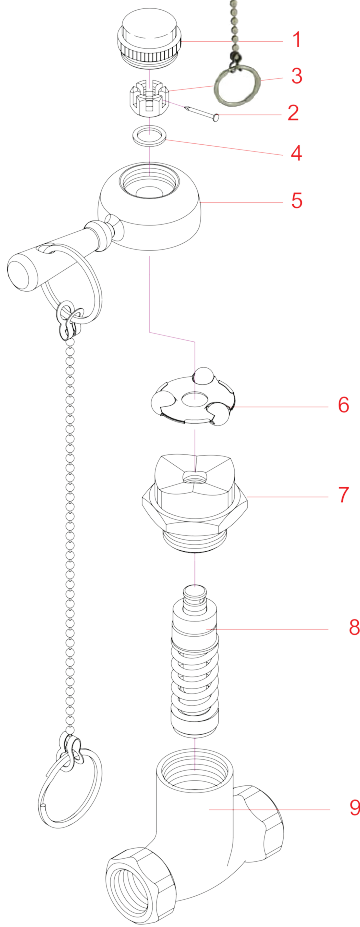

CHROME PLATED SELF-CLOSING SHOWER VALVE

PART #	MODEL #	DESCRIPTION (SIZE)	INNER CARTON QTY.	MASTER CARTON QTY.	SELECT MODEL BELOW
SELF-CLOSING SHOWER VALVE					
H15100	HPSCSV	CHROME PLATED SELF-CLOSING SHOWER VALVE	1	100	<input type="checkbox"/>

FEATURES & BENEFITS

- Chrome-Plated Brass
- 1/2" IPS Connections
- Lever Handle with Pull Chain & Ring

NO.	PART	MATERIAL
1	COVER	Brass
2	NAIL	Brass
3	LOCK NUT	Brass
4	WASHER	Stainless Steel
5	HANDLE (CHAIN & RING)	Brass / Steel
6	BALL & GLAND	SS & Brass
7	GLAND NUT, WASHER & O-RING	Brass, Nylon, NBR
8	STEM PACKING SPRING	Brass, NBR, SS
9	BODY	Brass

JOB NAME: _____

JOB LOCATION: _____

CONTRACTOR: _____ DATE: _____ ITEM TAG: _____

ENGINEER APPROVAL: _____ DATE: _____ PART NUMBER: _____