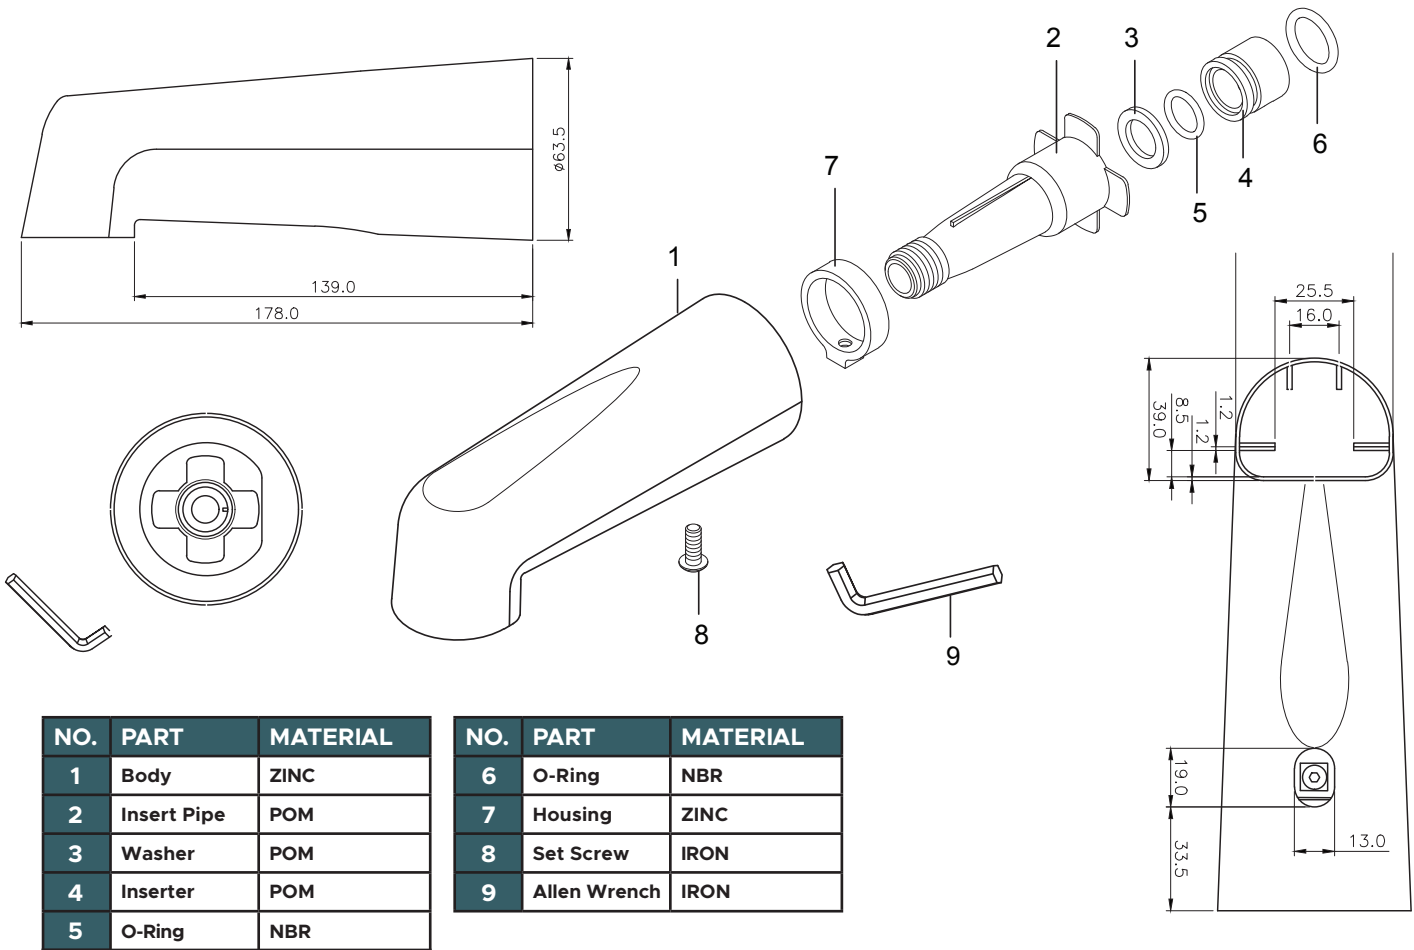

SATIN NICKEL DECO SLIP-ON TUB SPOUT

PART #	MODEL #	DESCRIPTION	INNER CARTON QTY.	MASTER CARTON QTY.	SELECT MODEL BELOW
SATIN NICKEL DECO SLIP-ON TUB SPOUT					
H21021	HPDTSSN7	7" SATIN NICKEL DECO SLIP-ON TUB SPOUT	1	50	<input type="checkbox"/>

• 1/2" Length Slip-On with Hex Key Included

NO.	PART	MATERIAL
1	Body	ZINC
2	Insert Pipe	POM
3	Washer	POM
4	Inserter	POM
5	O-Ring	NBR

NO.	PART	MATERIAL
6	O-Ring	NBR
7	Housing	ZINC
8	Set Screw	IRON
9	Allen Wrench	IRON