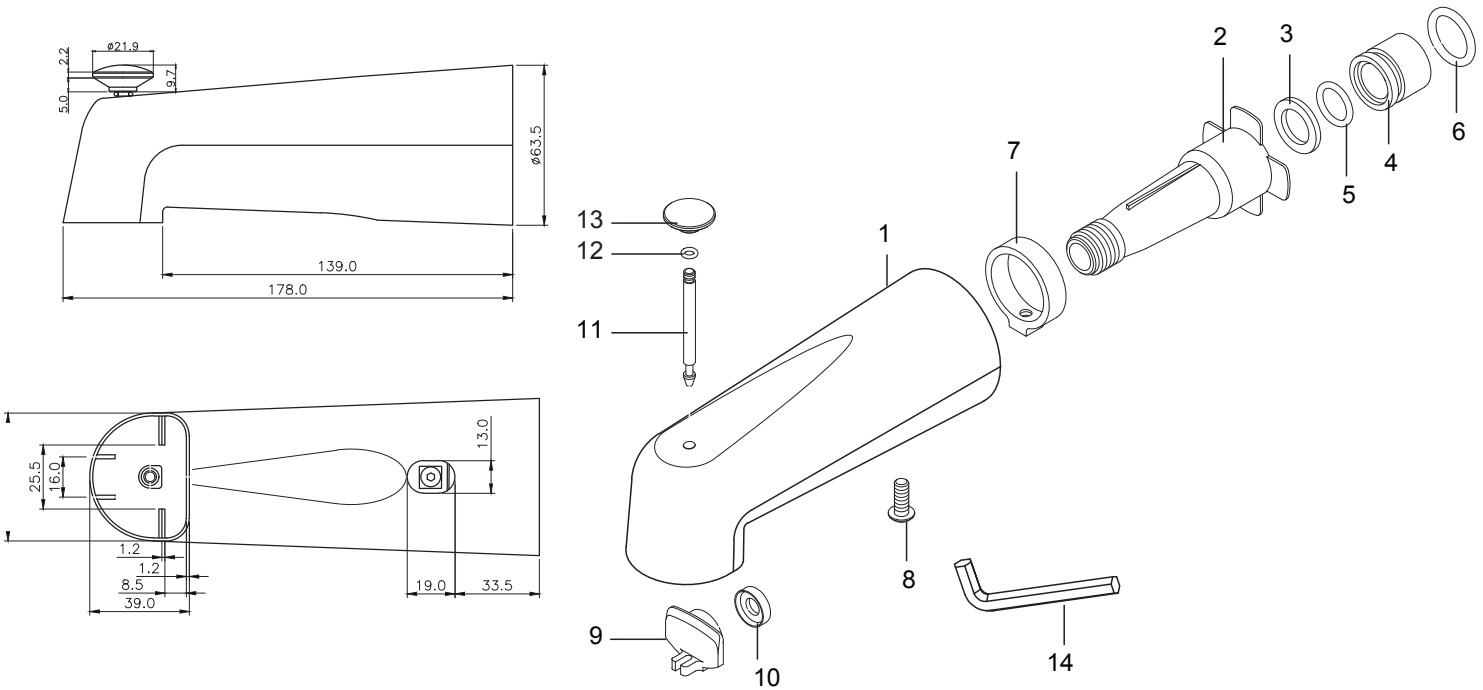

SATIN NICKEL DECO SLIP-ON DIVERTER TUB SPOUT

PART #	MODEL #	DESCRIPTION	INNER CARTON QTY.	MASTER CARTON QTY.	SELECT MODEL BELOW
SATIN NICKEL DECO SLIP-ON DIVERTER TUB SPOUT					
H21025	HPDDSSN7	7" SATIN NICKEL DECO SLIP-ON DIVERTER TUB SPOUT	1	50	<input type="checkbox"/>

• 1/2" Length Slip-On with Hex Key Included

NO.	PART	MATERIAL
1	Body	ZINC
2	Insert Pipe	POM
3	Washer	POM
4	Inserter	POM
5	O-Ring	NBR
6	O-Ring	NBR

NO.	PART	MATERIAL
7	Housing	ZINC
8	Set Screw	IRON
9	Gate	POM
10	Gate Washer	NBR
11	Rod	BRASS
12	O-Ring	NBR

NO.	PART	MATERIAL
13	Knob	BRASS
14	Allen Wrench	IRON

JOB NAME: _____

JOB LOCATION: _____

CONTRACTOR: _____

DATE: _____

ITEM TAG: _____

ENGINEER APPROVAL: _____

DATE: _____