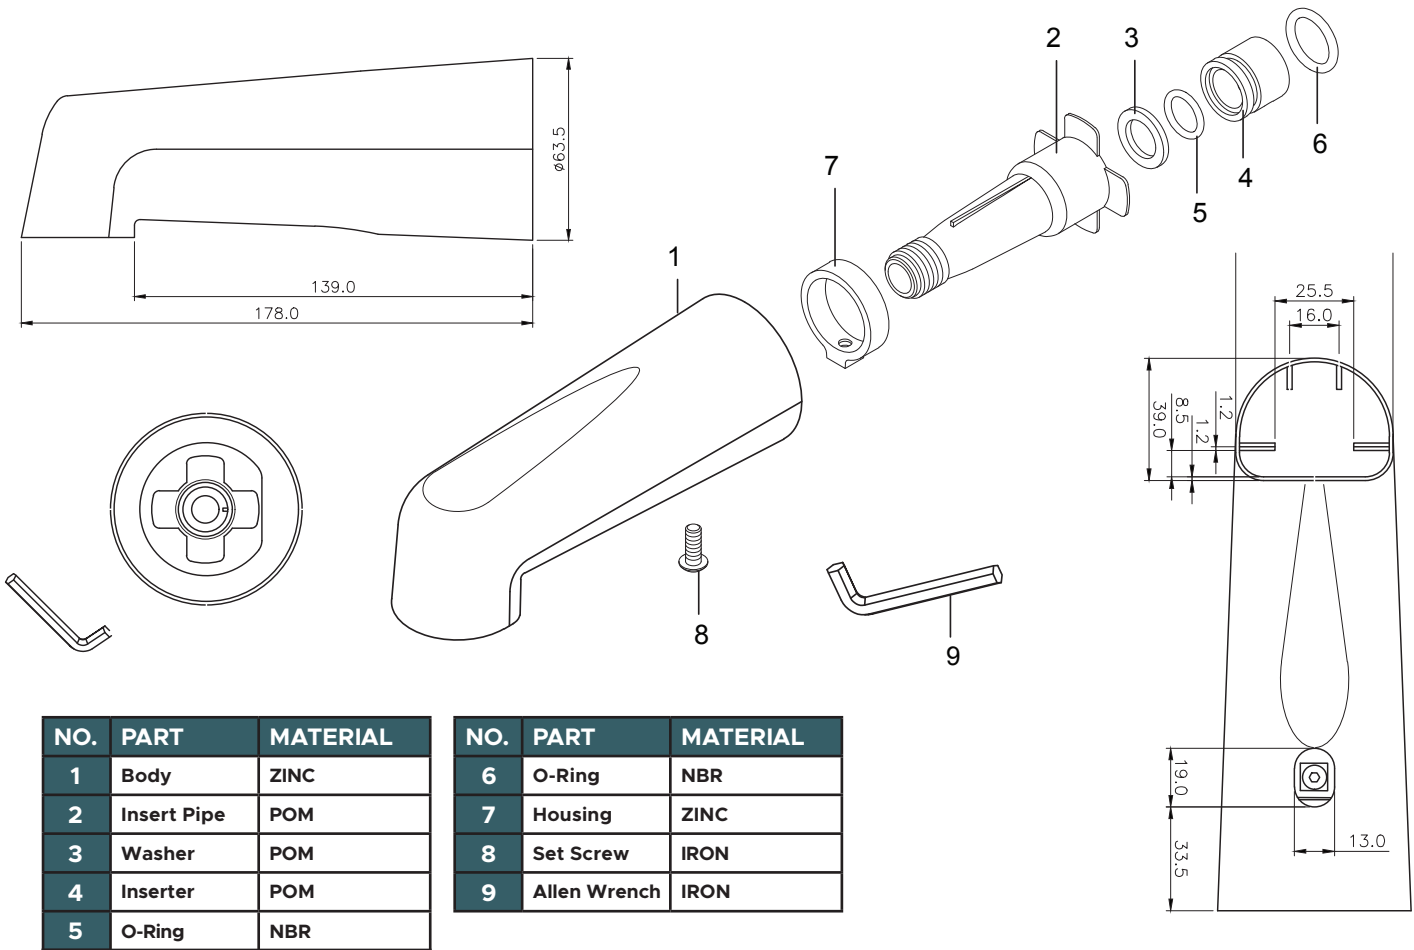

## MATTE BLACK DECO SLIP-ON TUB SPOUT

PART #	MODEL #	DESCRIPTION	INNER CARTON QTY.	MASTER CARTON QTY.	SELECT MODEL BELOW
<b>MATTE BLACK DECO SLIP-ON TUB SPOUT</b>					
H21022	HPDTSMB7	7" MATTE BLACK DECO SLIP-ON TUB SPOUT	1	50	<input type="checkbox"/>

• 1/2" Length Slip-On with Hex Key Included

NO.	PART	MATERIAL
1	Body	ZINC
2	Insert Pipe	POM
3	Washer	POM
4	Inserter	POM
5	O-Ring	NBR

NO.	PART	MATERIAL
6	O-Ring	NBR
7	Housing	ZINC
8	Set Screw	IRON
9	Allen Wrench	IRON

JOB NAME: \_\_\_\_\_

JOB LOCATION: \_\_\_\_\_

CONTRACTOR: \_\_\_\_\_

DATE: \_\_\_\_\_

ITEM TAG: \_\_\_\_\_

ENGINEER APPROVAL: \_\_\_\_\_

DATE: \_\_\_\_\_

PART NUMBER: \_\_\_\_\_