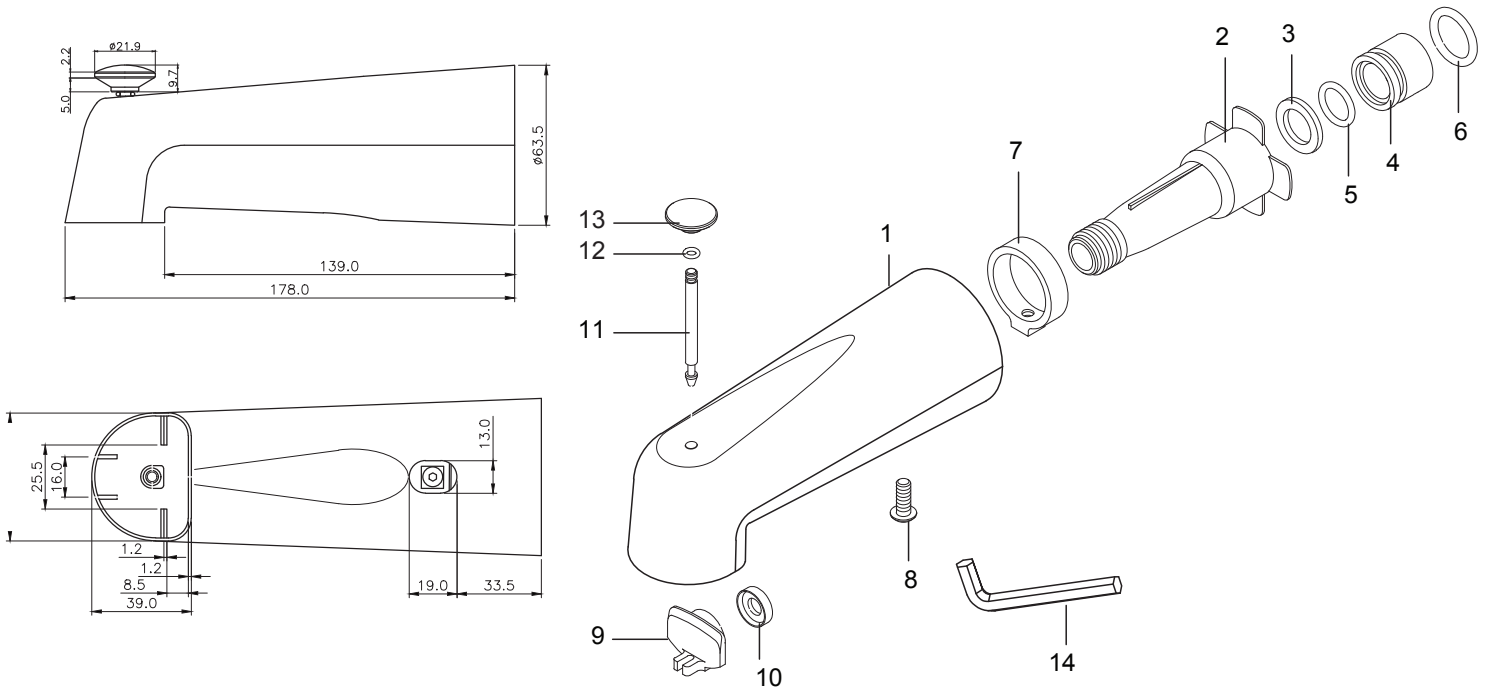

## MATTE BLACK DECO SLIP-ON DIVERTER TUB SPOUT

PART #	MODEL #	DESCRIPTION	INNER CARTON QTY.	MASTER CARTON QTY.	SELECT MODEL BELOW
<b>MATTE BLACK DECO SLIP-ON DIVERTER TUB SPOUT</b>					
H21026	HPDDSMB7	7" MATTE BLACK DECO SLIP-ON DIVERTER TUB SPOUT	1	50	<input type="checkbox"/>

• 1/2" Length Slip-On with Hex Key Included

NO.	PART	MATERIAL
1	Body	ZINC
2	Insert Pipe	POM
3	Washer	POM
4	Inserter	POM
5	O-Ring	NBR
6	O-Ring	NBR

NO.	PART	MATERIAL
7	Housing	ZINC
8	Set Screw	IRON
9	Gate	POM
10	Gate Washer	NBR
11	Rod	BRASS
12	O-Ring	NBR

NO.	PART	MATERIAL
13	Knob	BRASS
14	Allen Wrench	IRON

JOB NAME: \_\_\_\_\_

JOB LOCATION: \_\_\_\_\_

CONTRACTOR: \_\_\_\_\_

DATE: \_\_\_\_\_

ITEM TAG: \_\_\_\_\_

ENGINEER APPROVAL: \_\_\_\_\_

DATE: \_\_\_\_\_