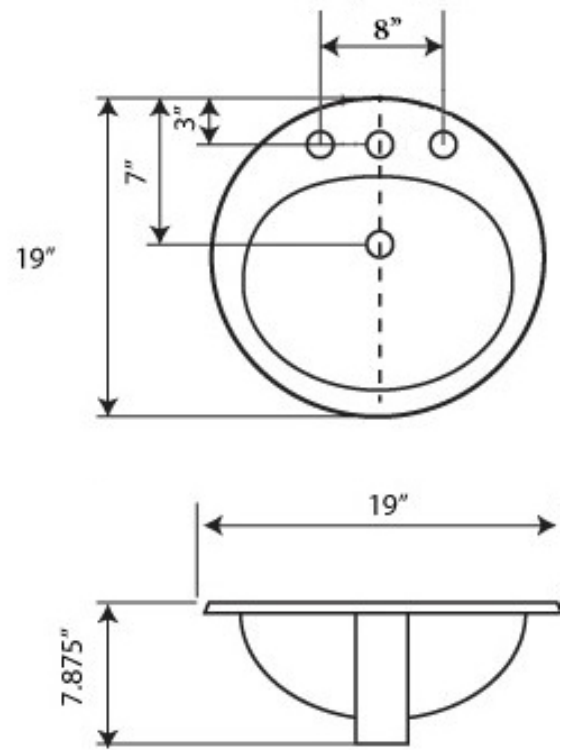

ROUND DROP-IN LAVATORY (WHITE)

PART #	MODEL #	DESCRIPTION (SIZE)	INNER CARTON QTY.	MASTER CARTON QTY.	SELECT MODEL BELOW
ROUND DROP-IN LAVATORY (19") - 8" CENTER					
H49234	LAVR819	19" ROUND DROP-IN LAVATORY (WHITE) 8" CENTER	1	45	<input type="checkbox"/>

PRODUCT DETAILS

- Vitreous China
- Self Rimming Drop-in
- Front Overflow

ADA INSTALLATION

Product certified by IAPMO to meet standards ASME A112.19.2-2018/CSA B45.1-18, cUPC approved.

JOB NAME:

JOB LOCATION: