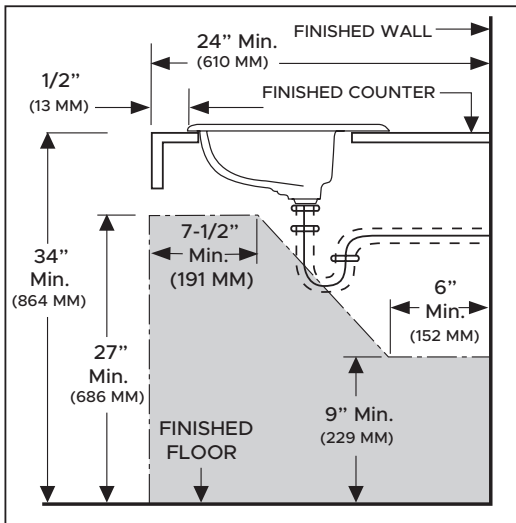

ROUND DROP-IN LAVATORY (WHITE)

PART #	MODEL #	DESCRIPTION (SIZE)	INNER CARTON QTY.	MASTER CARTON QTY.	SELECT MODEL BELOW
ROUND DROP-IN LAVATORY (19") - 8" CENTER					
H49234	LAVR819	19" ROUND DROP-IN LAVATORY (WHITE) 8" CENTER	1	45	<input type="checkbox"/>

PRODUCT DETAILS

- Vitreous China
- Self Rimming Drop-in
- Front Overflow

ADA INSTALLATION

Product certified by IAPMO to meet standards ASME A112.19.2-2018/CSA B45.1-18, cUPC approved.

JOB NAME:

JOB LOCATION: