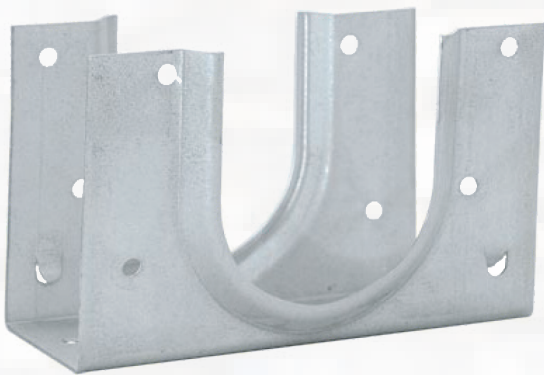

STUD SHOE

 **IMPORTANT UPDATE**

NEW MODEL #'s

BEVELED STUD SHOE

HMSSS16B
HMSSD16B
HMSST16B

ONLY AVAILABLE IN 16 GA.

CURRENT MODEL #'s

STUD SHOE

HMSSS18	HMSSS16
HMSSD18	HMSSD16
HMSST18	HMSST16

If you require beveled stud shoes, please **be sure to upload the new model #'s into your system**. Going forward, product shipped under the current model #'s listed above will be standard stud shoes with no beveled edge.

UPC #	PART #	MODEL #	DESCRIPTION	MASTER CARTON QTY.	LIST PRICE (\$)
191591197474	H19747	HMSSS16B	BEVELED SINGLE STUD SHOE BRACKET - 16 GA.	25	\$5.06
191591197481	H19748	HMSSD16B	BEVELED DOUBLE STUD SHOE BRACKET - 16 GA.	25	\$5.90
191591197498	H19749	HMSST16B	BEVELED TRIPLE STUD SHOE BRACKET - 16 GA.	10	\$6.99