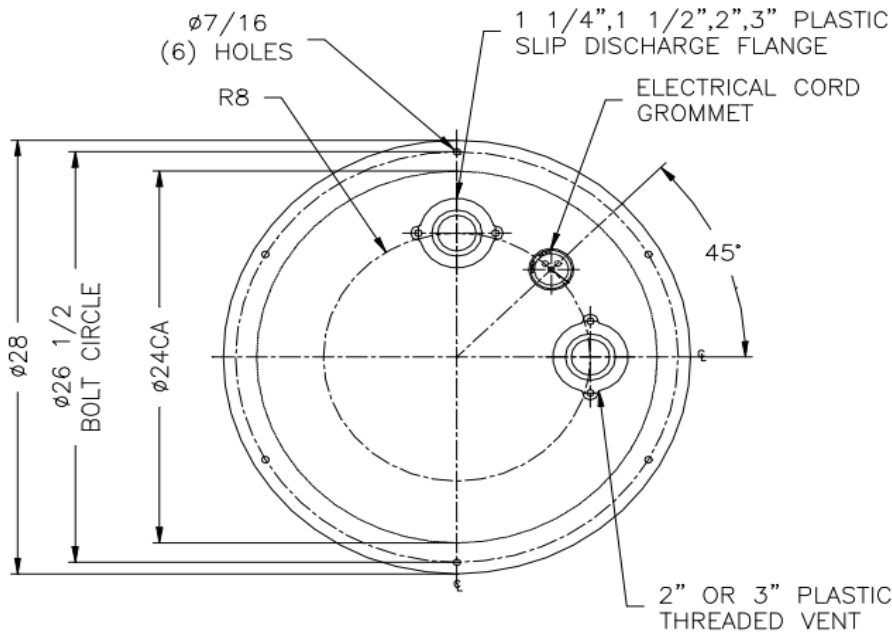

TOPP BASIN STEEL COVER

PART #	MODEL #	DESCRIPTION (SIZE)	INNER CARTON QTY.	MASTER CARTON QTY.	SELECT MODEL BELOW
TOPP BASIN STEEL COVER					
-	TOPC24SSL-0155P	24" SIMPLEX STEEL COVER	1	-	<input type="checkbox"/>

Steel basin cover made of black epoxy powder coated steel to be used on 24" inner diameter basin.

FEATURES & BENEFITS

- 24" Inner Diameter x 1/4 Gauge Thickness
- Material: Black Epoxy Powder Coated Steel
- Type: Simplex, Round, Standard
- Shipping weight: 14 lbs.