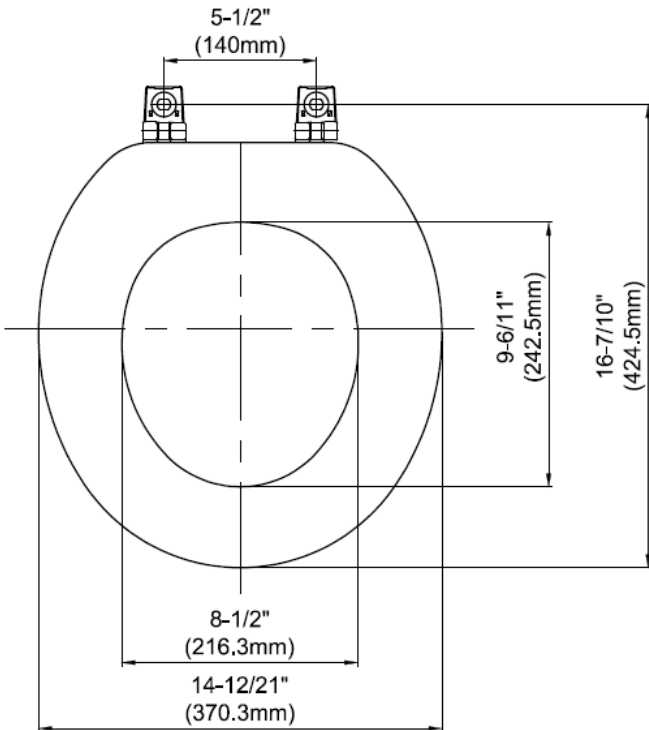

JOB NAME:

JOB LOCATION:

CONTRACTOR:

DATE:

ITEM TAG:

ENGINEER APPROVAL:

DATE:

PART NUMBER: