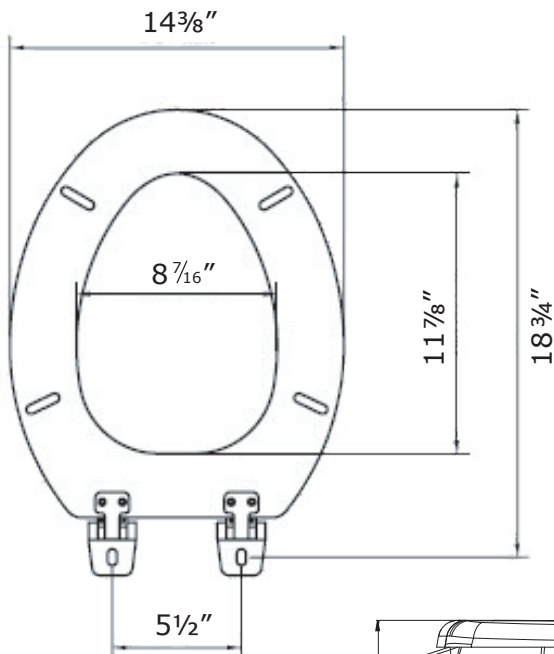

ELONGATED WOOD TOILET SEAT

PART #	MODEL #	DESCRIPTION (SIZE)	INNER CARTON QTY.	MASTER CARTON QTY.	SELECT MODEL BELOW
WOOD TOILET SEATS					
H12352	HPWOODTSE	ELONGATED WOOD TOILET SEAT - WHITE	1	6	<input type="checkbox"/>

BOTTOM VIEW

FEATURES

- Closed Front Seat with Lid
- Individually boxed
- White Finish
- Enameled Wood Composition
- Hardware included

SIDE VIEW

JOB NAME:

JOB LOCATION:

CONTRACTOR:

ENGINEER APPROVAL:

DATE:

DATE:

ITEM TAG:

PART NUMBER: