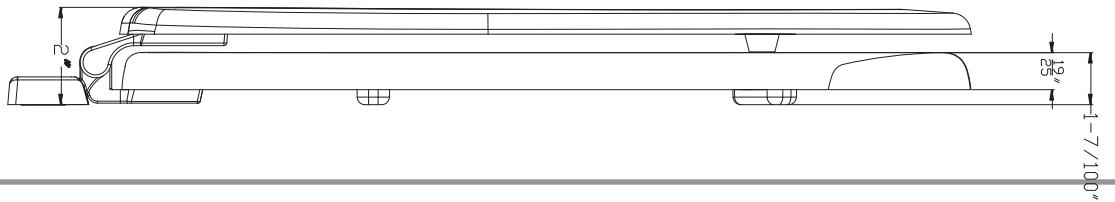

ELONGATED WOOD TOILET SEAT

PART #	MODEL #	DESCRIPTION (SIZE)	INNER CARTON QTY.	MASTER CARTON QTY.	SELECT MODEL BELOW
WOOD TOILET SEATS					
H12352	HPWOODTSE	ELONGATED WOOD TOILET SEAT - WHITE	1	6	<input type="checkbox"/>

BOTTOM VIEW

FEATURES

- Closed Front Seat with Lid
- Individually boxed
- White Finish
- Enameled Wood Composition
- Hardware included

SIDE VIEW

JOB NAME:

JOB LOCATION:

CONTRACTOR:

ENGINEER APPROVAL: