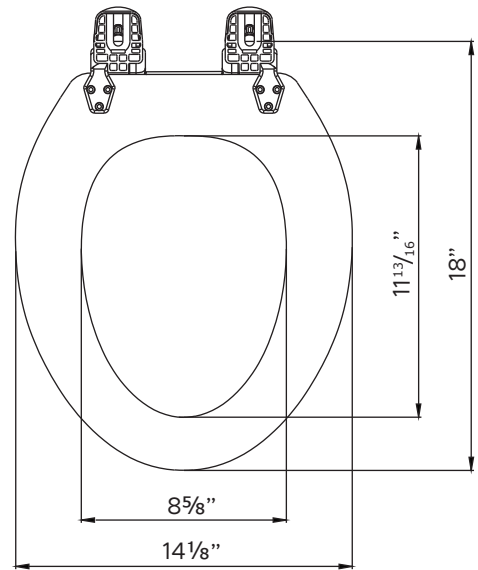

ELONGATED WOOD TOILET SEAT

PART #	MODEL #	DESCRIPTION (SIZE)	INNER CARTON QTY.	MASTER CARTON QTY.	SELECT MODEL BELOW
WOOD TOILET SEATS					
H12354	HPWOODTSESC	18" ELONGATED WOOD TOILET SEAT - WHITE SMOOTH CLOSE & QUICK CLEAN	1	6	☐

FEATURES

- Closed Front Seat with Lid
- Individually Boxed
- White Finish
- Enameled Wood Composition
- Hardware Included
- **Smooth Close & Quick Clean**

SIDE VIEW

JOB NAME:

JOB LOCATION:

CONTRACTOR:

ENGINEER APPROVAL:

DATE:

DATE:

ITEM TAG:

PART NUMBER: