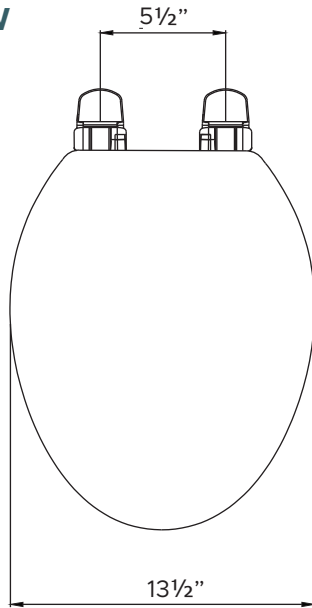

FEATURES

- Closed Front Seat with Lid
- Individually Boxed
- White Finish
- Enameled Wood Composition
- Hardware Included
- **Smooth Close & Quick Clean**

TOP VIEW