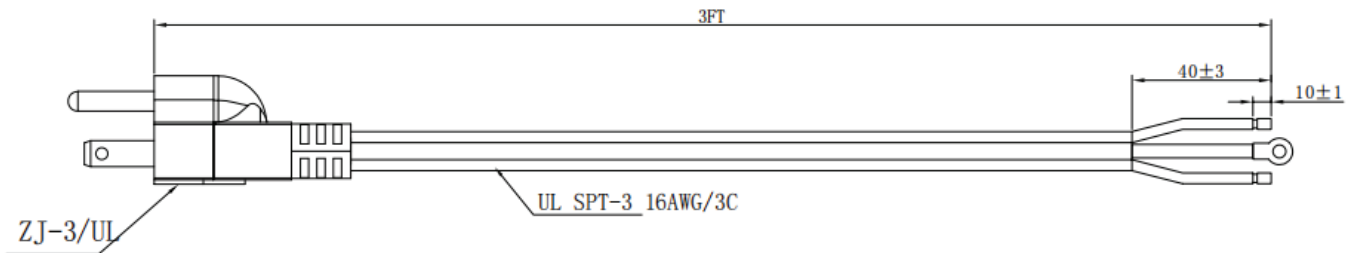

GARBAGE DISPOSAL CORD KIT

PART #	MODEL #	DESCRIPTION (SIZE)	INNER CARTON QTY.	MASTER CARTON QTY.	SELECT MODEL BELOW
H20140	HPGDCK3	GARBAGE DISPOSAL CORD KIT 3', 16GA	1	100	<input type="checkbox"/>

FEATURES

- For Indoor Use Only
- Copper + PVC Materials
- Gauge: 16/3
- Twist-on Wire Connectors Included
- Watts: 1625A / Amps: 13A / Volts: 125V
- Wire Type: SPT-3 / Plug Type: ZJ-3

⚠ WARNING: FOR CALIFORNIA CONSUMERS