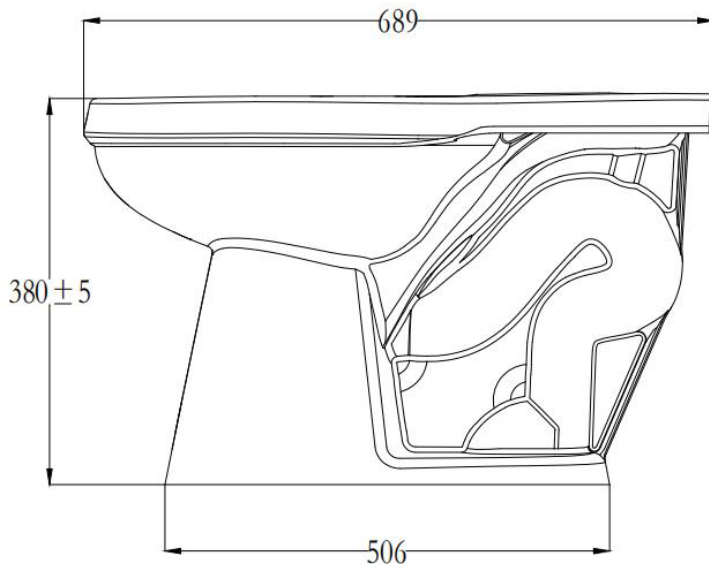

ELONGATED COMMERCIAL TOILET

PART #	MODEL #	DESCRIPTION	SKID QTY.	PRODUCT
ELONGATED, FLOOR MOUNT TOP SPUD TOILET				
H49120	HPCFMETB	FLOOR MOUNT TOP SPUD ELONGATED COMMERCIAL TOILET	TBD	<input type="checkbox"/>

PRODUCT DETAILS

- Floor-Mount
- White
- 1.28gpf to 1.6 gpf (4.8 lpf to 6.0 lpf)
- Top Spud
- Bottom Outlet
- 10" Rough-In
- 15" Height
- Siphon Jet Flush
- Fully Glazed 2" Trapway
- Includes 1-1/2" Spud