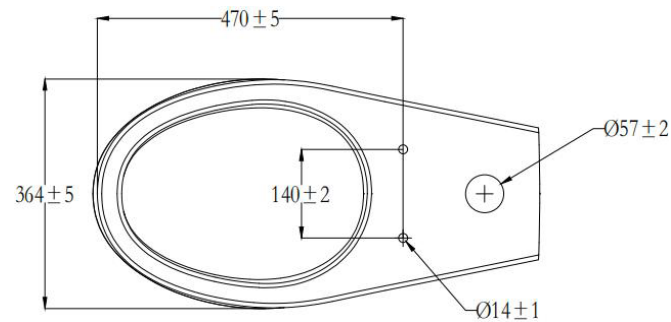

ELONGATED COMMERCIAL TOILET

PART #	MODEL #	DESCRIPTION	SKID QTY.	PRODUCT
ELONGATED, FLOOR MOUNT TOP SPUD TOILET				
H49120	HPCFMETB	FLOOR MOUNT TOP SPUD ELONGATED COMMERCIAL TOILET	TBD	<input type="checkbox"/>

PRODUCT DETAILS

- Floor-Mount
- White
- 1.28gpf to 1.6 gpf (4.8 lpf to 6.0 lpf)
- Top Spud
- Bottom Outlet
- 10" Rough-In
- 15" Height
- Siphon Jet Flush
- Fully Glazed 2" Trapway
- Includes 1-1/2" Spud