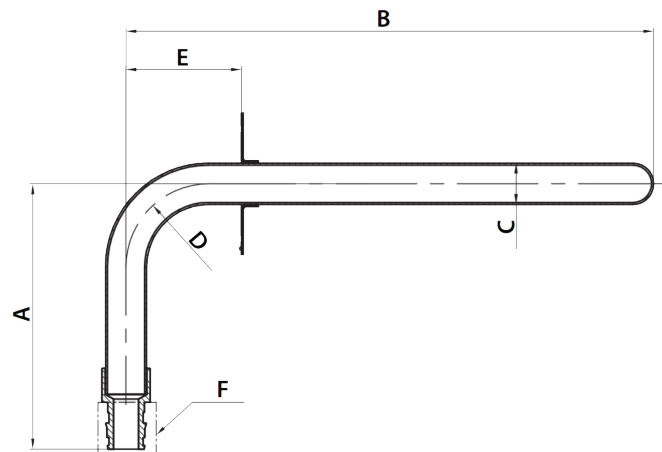

COPPER PEX STUB OUTS - F1960 PEX

PART #	MODEL #	DESCRIPTION	INNER CARTON QTY.	MASTER CARTON QTY.	SELECT MODEL BELOW
COPPER PEX STUB OUTS - F1960 PEX					
H60002	HPF1960STUB90123128	1/2" x 3-1/2" x 8" STUB OUT ELBOW	1	50	<input type="checkbox"/>
H60003	HPF1960FSTUB90123128	1/2" x 3-1/2" x 8" STUB OUT ELBOW WITH FLANGE	1	25	<input type="checkbox"/>

- Type L Copper
- Closed End for Pressure Testing
- F1960 Expansion

STUB OUT ELBOW
H60002

STUB OUT ELBOW
WITH FLANGE
H60003

MODEL #	A	B	C	D	E	F
HPPEXSTUB90123128	3.5"	8"	1/2" NOM CTS	1-1/4"	1/2" F1960 PEX	
HPPEXFSTUB90123128	3.5"	8"	1/2" NOM CTS	1-1/4"	1-3/4"	1/2" F1960 PEX