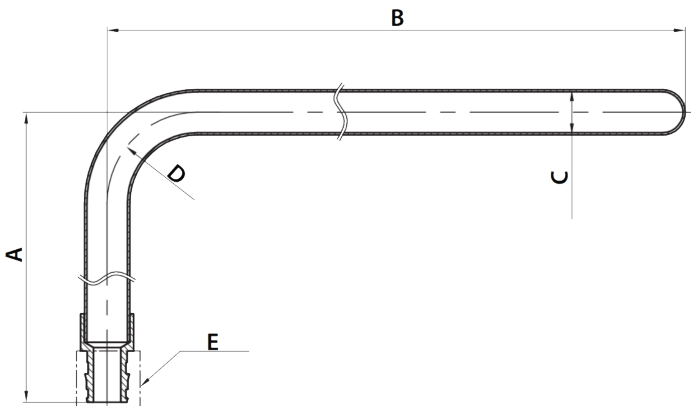

COPPER PEX STUB OUTS - F1960 PEX

PART #	MODEL #	DESCRIPTION	INNER CARTON QTY.	MASTER CARTON QTY.	SELECT MODEL BELOW
COPPER PEX STUB OUTS - F1960 PEX					
H60002	HPF1960STUB90123128	1/2" x 3-1/2" x 8" STUB OUT ELBOW	1	50	<input type="checkbox"/>
H60003	HPF1960FSTUB90123128	1/2" x 3-1/2" x 8" STUB OUT ELBOW WITH FLANGE	1	25	<input type="checkbox"/>

- Type L Copper
- Closed End for Pressure Testing
- F1960 Expansion

STUB OUT ELBOW
H60002

STUB OUT ELBOW
WITH FLANGE
H60003

MODEL #	A	B	C	D	E	F
HPPEXSTUB90123128	3.5"	8"	1/2" NOM CTS	1-1/4"	1/2" F1960 PEX	
HPPEXFSTUB90123128	3.5"	8"	1/2" NOM CTS	1-1/4"	1-3/4"	1/2" F1960 PEX