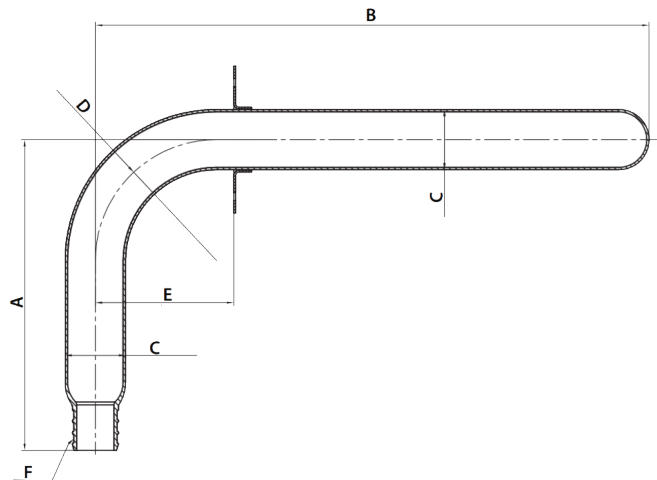

COPPER PEX STUB OUTS - F1807 PEX

PART #	MODEL #	DESCRIPTION	INNER CARTON QTY.	MASTER CARTON QTY.	SELECT MODEL BELOW
COPPER PEX STUB OUTS - F1807 PEX					
H60000	HPPEXSTUB90123128	1/2" x 3-1/2" x 8" STUB OUT ELBOW	1	50	<input type="checkbox"/>
H60001	HPPEXFSTUB90123128	1/2" x 3-1/2" x 8" STUB OUT ELBOW WITH FLANGE	1	25	<input type="checkbox"/>

- Type L Copper
- Closed End for Pressure Testing
- F1807 Crimp

STUB OUT ELBOW
H60000

STUB OUT ELBOW
WITH FLANGE
H60001

MODEL #	A	B	C	D	E	F
HPPEXSTUB90123128	3.5"	8"	1/2" NOM CTS	1-1/4"	1/2" F1807 PEX	
HPPEXFSTUB90123128	3.5"	8"	1/2" NOM CTS	1-1/4"	1-3/4"	1/2" F1807 PEX