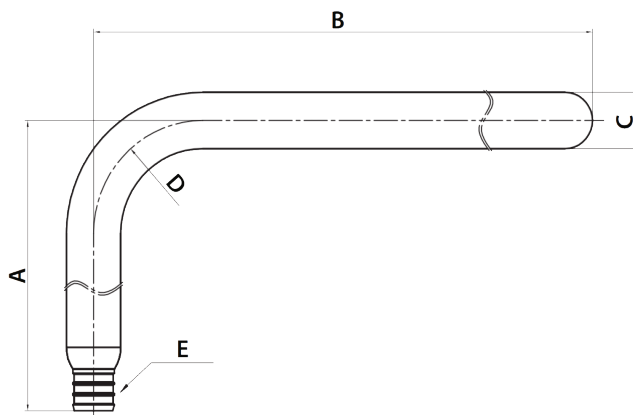

COPPER PEX STUB OUTS - F1807 PEX

PART #	MODEL #	DESCRIPTION	INNER CARTON QTY.	MASTER CARTON QTY.	SELECT MODEL BELOW
COPPER PEX STUB OUTS - F1807 PEX					
H60000	HPPEXSTUB90123128	1/2" x 3-1/2" x 8" STUB OUT ELBOW	1	50	<input type="checkbox"/>
H60001	HPPEXFSTUB90123128	1/2" x 3-1/2" x 8" STUB OUT ELBOW WITH FLANGE	1	25	<input type="checkbox"/>

- Type L Copper
- Closed End for Pressure Testing
- F1807 Crimp

STUB OUT ELBOW
H60000

STUB OUT ELBOW
WITH FLANGE
H60001

MODEL #	A	B	C	D	E	F
HPPEXSTUB90123128	3.5"	8"	1/2" NOM CTS	1-1/4"	1/2" F1807 PEX	
HPPEXFSTUB90123128	3.5"	8"	1/2" NOM CTS	1-1/4"	1-3/4"	1/2" F1807 PEX