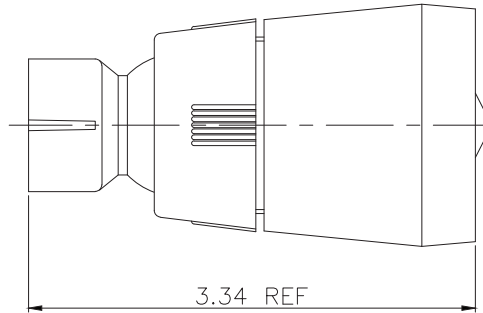

CHROME PLATED PLASTIC SHOWER HEAD

PART #	MODEL #	DESCRIPTION (SIZE)	INNER CARTON QTY.	MASTER CARTON QTY.	SELECT MODEL BELOW
CHROME-PLATED PLASTIC SHOWER HEAD					
H22603	HPPSH2	2" CHROME PLATED PLASTIC SHOWER HEAD	1	100	<input type="checkbox"/>

FEATURES & **BENEFITS** • 2" GPM • White Face

1/2-14NPT

JOB NAME:

JOB LOCATION:

CONTRACTOR:

DATE:

ITEM TAG:

ENGINEER APPROVAL: