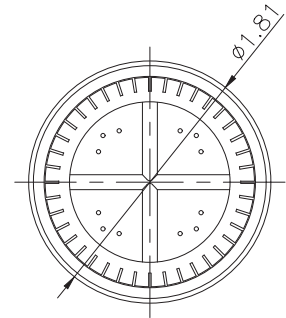

CHROME PLATED PLASTIC SHOWER HEAD

PART #	MODEL #	DESCRIPTION (SIZE)	INNER CARTON QTY.	MASTER CARTON QTY.	SELECT MODEL BELOW
CHROME-PLATED PLASTIC SHOWER HEAD					
H22603	HPPSH2	2" CHROME PLATED PLASTIC SHOWER HEAD	1	100	<input type="checkbox"/>

FEATURES & **BENEFITS** • 2" GPM • White Face

1/2-14NPT

JOB NAME:

JOB LOCATION:

CONTRACTOR:

DATE:

ITEM TAG:

ENGINEER APPROVAL: