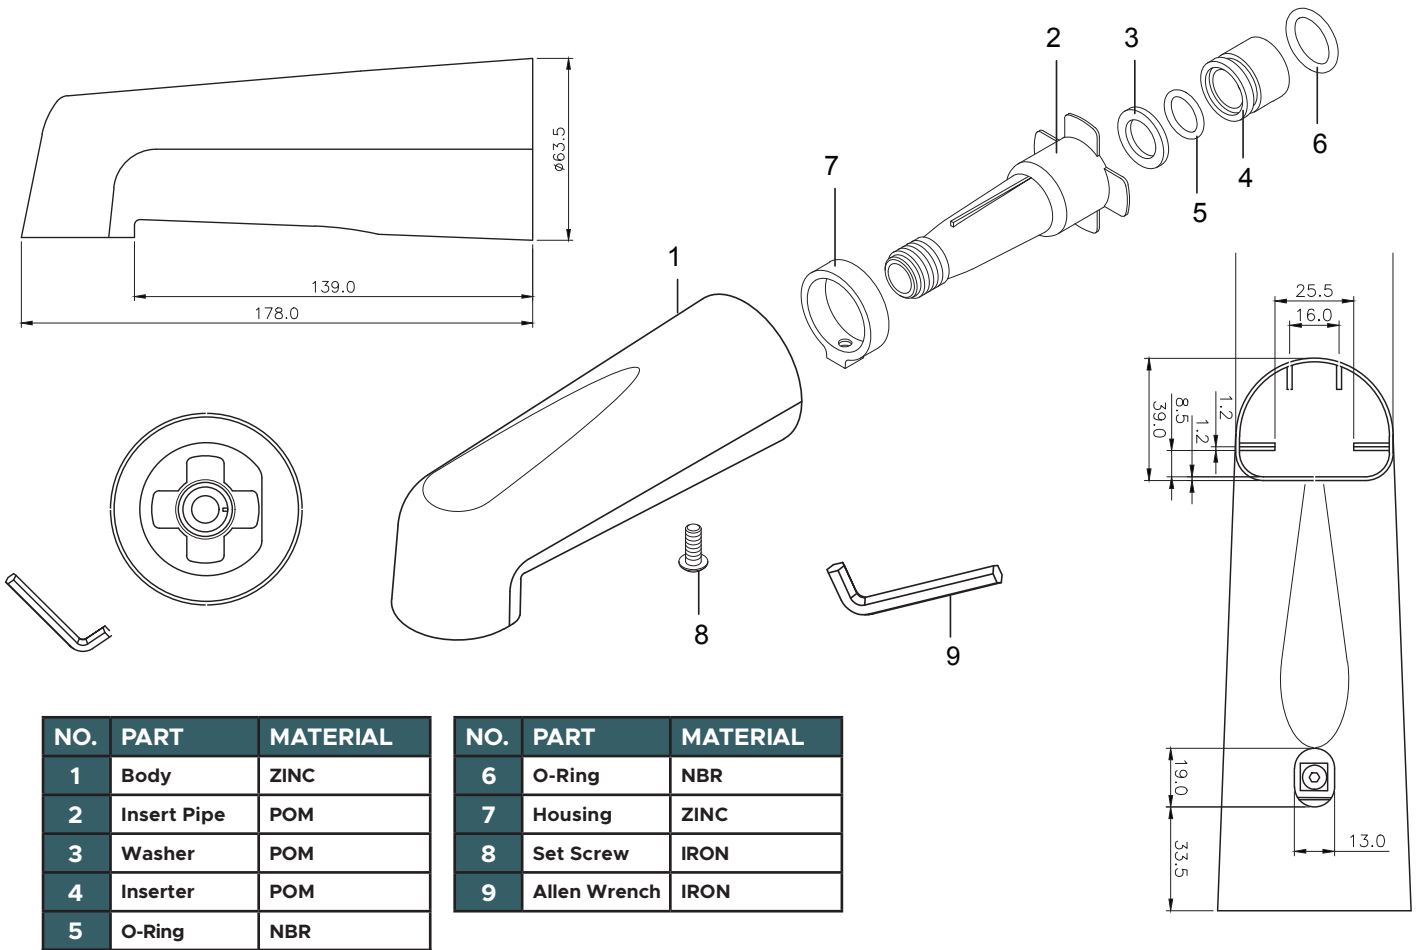

CHROME DECO SLIP-ON TUB SPOUT

PART #	MODEL #	DESCRIPTION	INNER CARTON QTY.	MASTER CARTON QTY.	SELECT MODEL BELOW
CHROME DECO SLIP-ON TUB SPOUT					
H21020	HPDTSC7	7" CHROME DECO SLIP-ON TUB SPOUT	1	50	<input type="checkbox"/>

• 1/2" Length Slip-On with Hex Key Included

NO.	PART	MATERIAL
1	Body	ZINC
2	Insert Pipe	POM
3	Washer	POM
4	Inserter	POM
5	O-Ring	NBR

NO.	PART	MATERIAL
6	O-Ring	NBR
7	Housing	ZINC
8	Set Screw	IRON
9	Allen Wrench	IRON

JOB NAME:

JOB LOCATION:

CONTRACTOR:

ENGINEER APPROVAL:

DATE:

DATE:

ITEM TAG:

PART NUMBER: