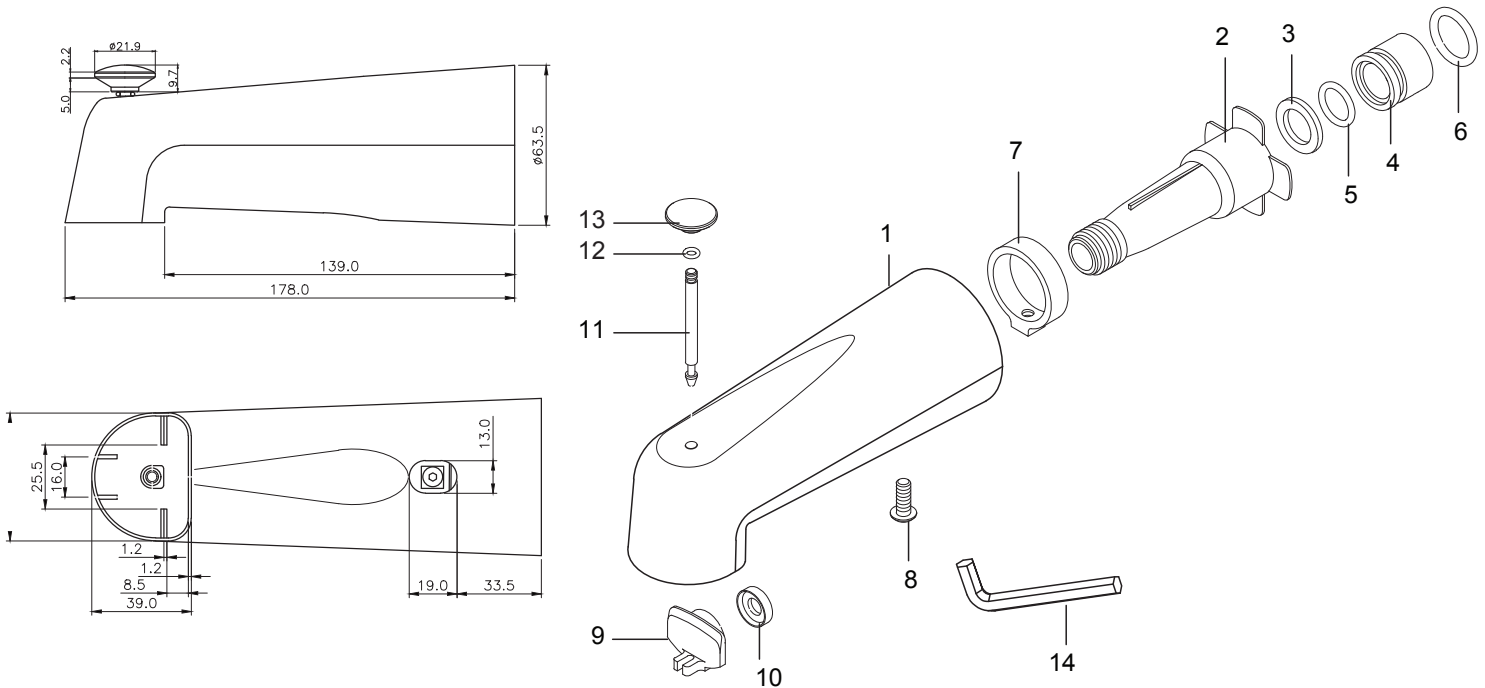

CHROME DECO SLIP-ON DIVERTER TUB SPOUT

PART #	MODEL #	DESCRIPTION	INNER CARTON QTY.	MASTER CARTON QTY.	SELECT MODEL BELOW
CHROME DECO SLIP-ON DIVERTER TUB SPOUT					
H21024	HPDDSC7	7" CHROME DECO SLIP-ON DIVERTER TUB SPOUT	1	50	<input type="checkbox"/>

• 1/2" Length Slip-On with Hex Key Included

NO.	PART	MATERIAL
1	Body	ZINC
2	Insert Pipe	POM
3	Washer	POM
4	Inserter	POM
5	O-Ring	NBR
6	O-Ring	NBR

NO.	PART	MATERIAL
7	Housing	ZINC
8	Set Screw	IRON
9	Gate	POM
10	Gate Washer	NBR
11	Rod	BRASS
12	O-Ring	NBR

NO.	PART	MATERIAL
13	Knob	BRASS
14	Allen Wrench	IRON

JOB NAME: _____

JOB LOCATION: _____

CONTRACTOR: _____

DATE: _____

ITEM TAG: _____

ENGINEER APPROVAL: _____

DATE: _____