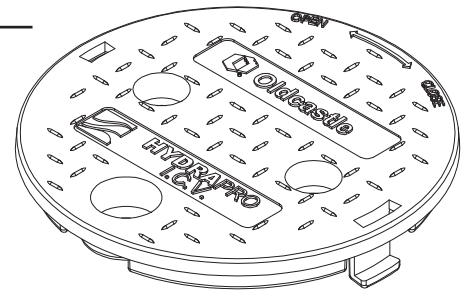

6" ROUND VALVE BOXES WITH ENGRAVING ON LID

PART #	MODEL #	DESCRIPTION	PALLET QUANTITY	SELECT MODEL BELOW
ROUND VALVE BOXES				
H74500	HPVBRND16I	6" ROUND BLACK VALVE BOX with GREEN LID (IRRIGATION CONTROL VALVE)	540	☐

ROUND VALVE BOX LIDS				
H74501	HPVBRND6ILID	6" ROUND GREEN LID ONLY (IRRIGATION CONTROL VALVE)	-	☐

FEATURES & MATERIALS

- Polypropylene material for maximum durability and corrosion resistance
- UV Resistant
- Textured lid to help prevent slipping
- Snap-In Top Lid

DRAWINGS & MEASUREMENTS

PAGE 1 of 2

JOB NAME:

JOB LOCATION:

CONTRACTOR:

DATE:

ITEM TAG:

ENGINEER APPROVAL:

DATE:

PART NUMBER: