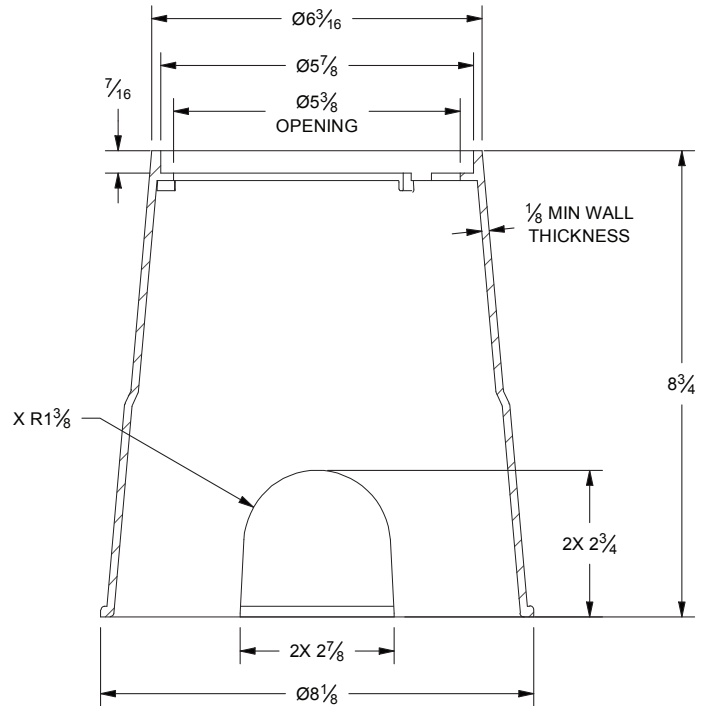

6" ROUND VALVE BOXES WITH ENGRAVING ON LID

DRAWINGS & MEASUREMENTS

JOB NAME: _____

JOB LOCATION: _____

CONTRACTOR: _____ DATE: _____

ENGINEER APPROVAL: _____ DATE: _____

ITEM TAG: _____

PART NUMBER: _____