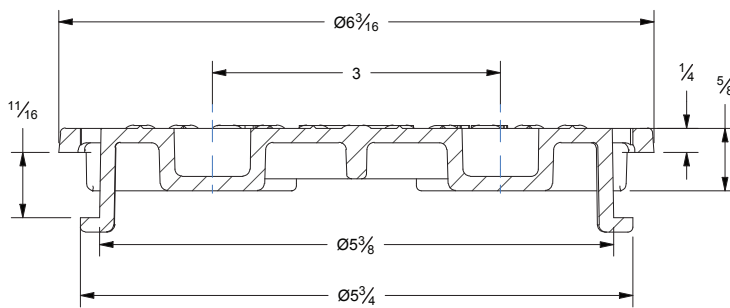

6" ROUND VALVE BOXES WITH ENGRAVING ON LID

PART #	MODEL #	DESCRIPTION	PALLET QUANTITY	SELECT MODEL BELOW
ROUND VALVE BOXES				
H74500	HPVBRND16I	6" ROUND BLACK VALVE BOX with GREEN LID (IRRIGATION CONTROL VALVE)	540	☐

ROUND VALVE BOX LIDS				
H74501	HPVBRND6ILID	6" ROUND GREEN LID ONLY (IRRIGATION CONTROL VALVE)	-	☐

FEATURES & MATERIALS

- Polypropylene material for maximum durability and corrosion resistance
- UV Resistant
- Textured lid to help prevent slipping
- Snap-In Top Lid

DRAWINGS & MEASUREMENTS

PAGE 1 of 2

JOB NAME:

JOB LOCATION:

CONTRACTOR:

DATE:

ITEM TAG:

ENGINEER APPROVAL:

DATE:

PART NUMBER: