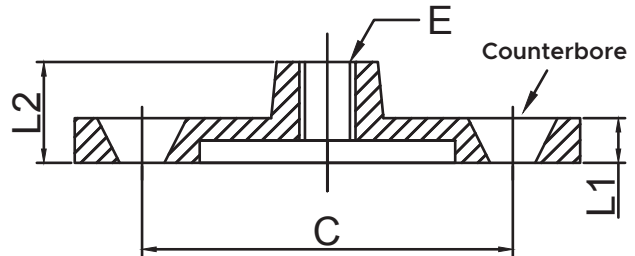

TRADITIONAL CEILING FLANGES

PART #	MODEL #	DESCRIPTION	INNER CARTON QTY	MASTER CARTON QTY	SELECT MODEL BELOW
--------	---------	-------------	------------------	-------------------	--------------------

UNIT: INCH

ITEM NO.	SIZE	A	B	C	D	L1	L2	E	REQUIRED LOAD (LBS)
HMCF38B	3/8"	0.80"	1.56"	1.87"	1.77"	0.23"	0.50"	3/8-16UNC	900
HMCF38E									
HMCF38C									
HMCF12E	1/2"	1.00"	1.75"	1.85"	1.77"	0.23"	0.50"	1/2-13UNC	1,350