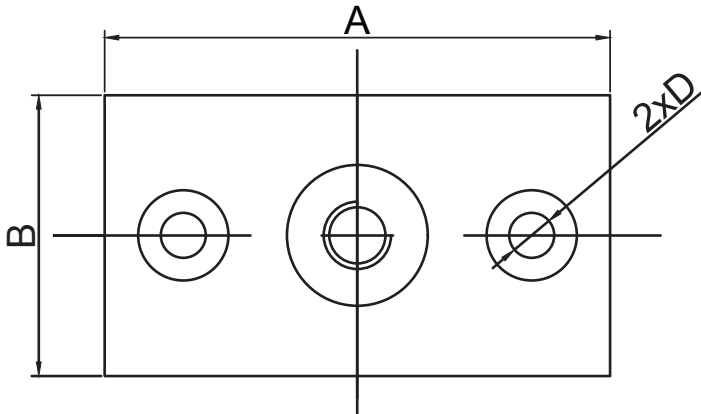

TRADITIONAL CEILING FLANGES

PART #	MODEL #	DESCRIPTION	INNER CARTON QTY	MASTER CARTON QTY	SELECT MODEL BELOW
--------	---------	-------------	------------------	-------------------	--------------------

UNIT: INCH

ITEM NO.	SIZE	A	B	C	D	L1	L2	E	REQUIRED LOAD (LBS)
HMCF38B	3/8"	0.80"	1.56"	1.87"	1.77"	0.23"	0.50"	3/8-16UNC	900
HMCF38E									
HMCF38C									
HMCF12E	1/2"	1.00"	1.75"	1.85"	1.77"	0.23"	0.50"	1/2-13UNC	1,350