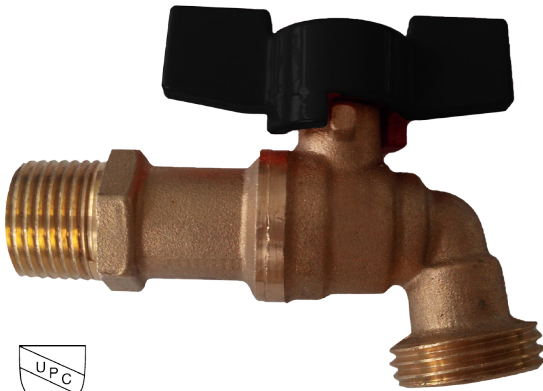

## Extended Hose Bibbs

- Brass Body
- 3/4" MHT Outlet

ITEM #	DESCRIPTION	D	D1	L	L1	L2	L3	H
HPVHBEMS12	1/2"	0.394	0.630	3.051	2.480	0.531	0.591	1.524
HPVHBEMS34	3/4"	0.394	0.748	3.170	2.480	0.670	0.709	1.524

NO.	PART	MATERIAL
1	Body	Brass
2	Bonnet	Brass
3	Seat Seal	PTFE
4	Ball	Brass
5	Stem	Brass
6	O-Ring	NBR
7	Handle	Aluminum
8	Name Plate	Aluminum
9	Handle Screw	Brass

HYDRAPRO INC.

Phone: 877-813-2333; Fax 877-249-8435