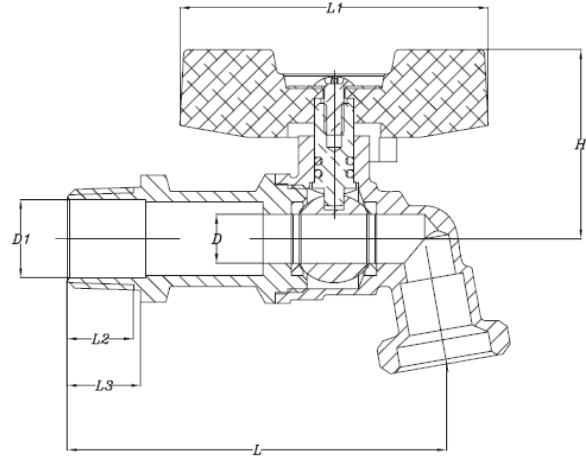

## Extended Hose Bibbs

- Brass Body
- 3/4" MHT Outlet

ITEM #	DESCRIPTION	D	D1	L	L1	L2	L3	H
HPVHBEMS12	1/2"	0.394	0.630	3.051	2.480	0.531	0.591	1.524
HPVHBEMS34	3/4"	0.394	0.748	3.170	2.480	0.670	0.709	1.524

NO.	PART	MATERIAL
1	Body	Brass
2	Bonnet	Brass
3	Seat Seal	PTFE
4	Ball	Brass
5	Stem	Brass
6	O-Ring	NBR
7	Handle	Aluminum
8	Name Plate	Aluminum
9	Handle Screw	Brass

HYDRAPRO INC.

Phone: 877-813-2333; Fax 877-249-8435