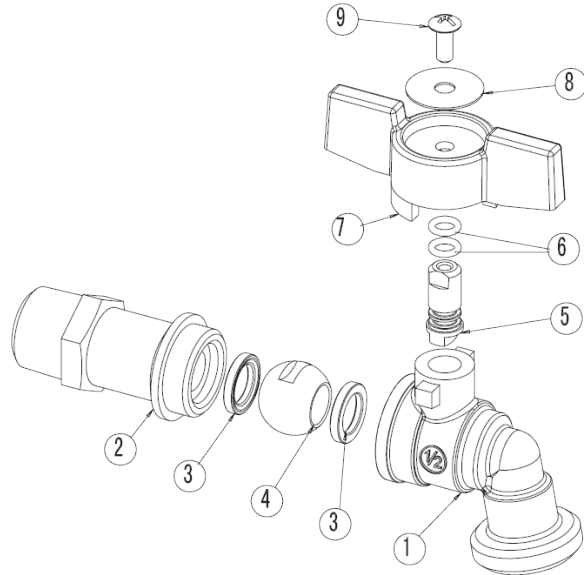

## Extended Hose Bibbs

- Brass Body
- 3/4" MHT Outlet

ITEM #	DESCRIPTION	D	D1	L	L1	L2	L3	H
HPVHBEMS12	1/2"	0.394	0.630	3.051	2.480	0.531	0.591	1.524
HPVHBEMS34	3/4"	0.394	0.748	3.170	2.480	0.670	0.709	1.524

NO.	PART	MATERIAL
1	Body	Brass
2	Bonnet	Brass
3	Seat Seal	PTFE
4	Ball	Brass
5	Stem	Brass
6	O-Ring	NBR
7	Handle	Aluminum
8	Name Plate	Aluminum
9	Handle Screw	Brass

HYDRAPRO INC.

Phone: 877-813-2333; Fax 877-249-8435