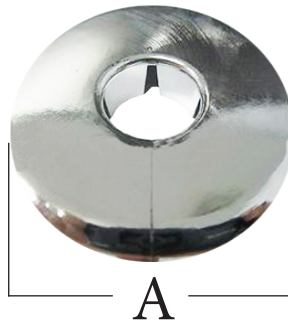

**CP Split Shallow Escutcheons**

- 100% Rust proof.
- Non-breakable.
- Tough durable plastic.
- Split for pre piped jobs.

5/8" OD / 1/2" CTS  
HP9202C

7/8" OD / 3/4" CTS  
HP9203C

1-1/2" IPS  
HP9216C

ITEM #	SIZE	DIA. A	ORDER QTY
HP9202W	5/8" OD / 1/2" CTS	2-1/2"	12
HP9203W	7/8" OD / 3/4" CTS	2-3/4"	12
HP9216W	1-1/2" IPS	3-7/8"	12

**HYDRAPRO INC.**

Phone: 877-813-2333; Fax 877-249-8435

**Atlanta - Boston - Dallas - Pompano Beach - Houston - Philadelphia**

[www.hydrapro.biz](http://www.hydrapro.biz)

**Shallow Escutcheons**

- 100% Rust proof.
- Non-breakable.
- Tough durable plastic.
- White polyethylene.

5/8" OD / 1/2" CTS  
HP9202W7/8" OD / 3/4" CTS  
HP9203W1-1/2" IPS  
HP9216W2" IPS  
HP9217W

ITEM #	SIZE	DIA. A	ORDER QTY
HP9202W	5/8" OD / 1/2" CTS	2-1/2"	25
HP9203W	7/8" OD / 3/4" CTS	2-1/2"	25
HP9216W	1-1/2" IPS	3-1/2"	25
HP9217W	2" IPS	3-1/2"	25