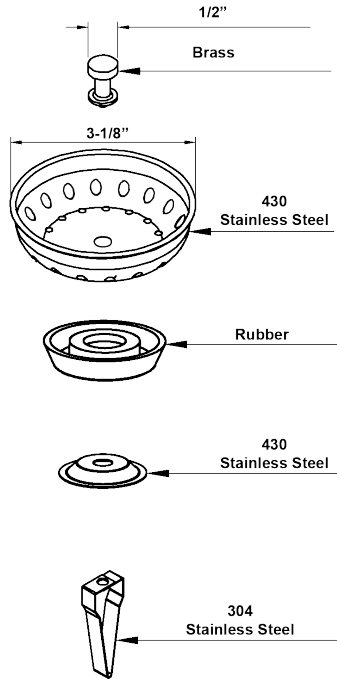

### Standard Basket Strainer

- Stainless Steel Basket

ITEM #	DESCRIPTION	INNER CARTON QTY	MASTER CARTON QTY
HPBS	SS BASKET W/ METAL POST	1	50

### Double Cup Basket Strainer

- Stainless Steel Basket

ITEM #	DESCRIPTION	INNER CARTON QTY	MASTER CARTON QTY
HPDCBS	SNAP IN SS BASKET	1	50