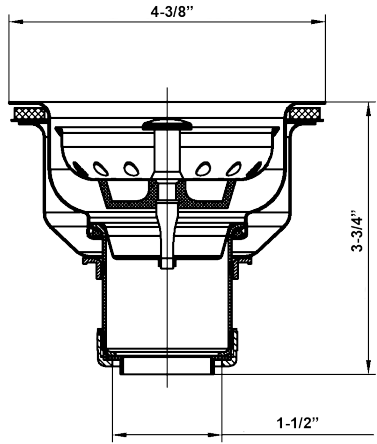

Double Cup Basket Strainer Long Shank

- Stainless Steel Basket

ITEM #	DESCRIPTION	INNER CARTON QTY	MASTER CARTON QTY
HPDCBSLS	SNAP IN SS BASKET LONG SHANK	1	50

HYDRAPRO INC.
Phone: 877-813-2333; Fax 877-249-8435
Atlanta - Boston - Dallas - Pompano Beach - Houston - Philadelphia
www.hydrapro.biz