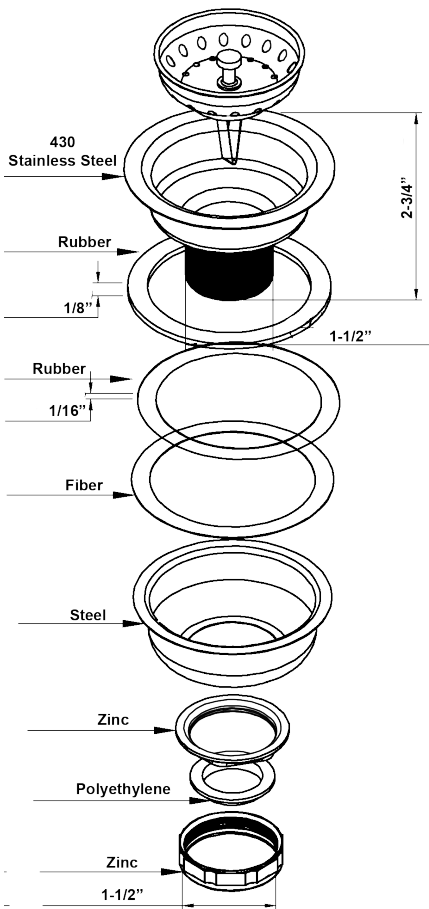

### Standard Basket Strainer

- Stainless Steel Basket

ITEM #	DESCRIPTION	INNER CARTON QTY	MASTER CARTON QTY
HPBS	SS BASKET W/ METAL POST	1	50

### Double Cup Basket Strainer

- Stainless Steel Basket

ITEM #	DESCRIPTION	INNER CARTON QTY	MASTER CARTON QTY
HPDCBS	SNAP IN SS BASKET	1	50