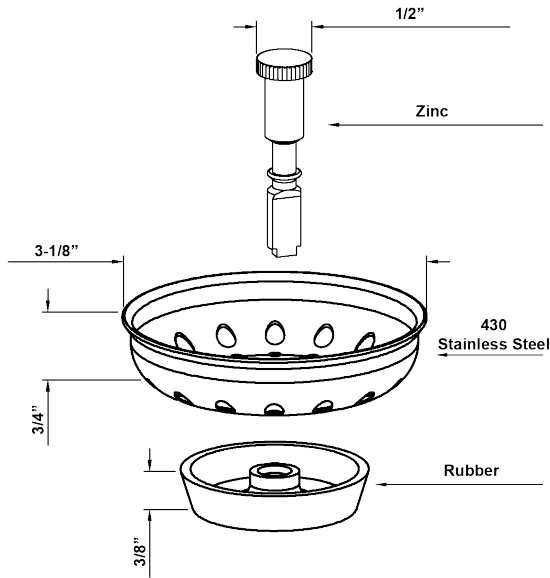

### Replacement SS Baskets

- Stainless Steel
- Metal Post
- Fits HPBS

ITEM #	DESCRIPTION	INNER CARTON QTY	MASTER CARTON QTY
HPBMP	Replacement Basket	1	200

- Stainless Steel
- Metal Post
- Fits HPDCBS AND HPDCBSLS