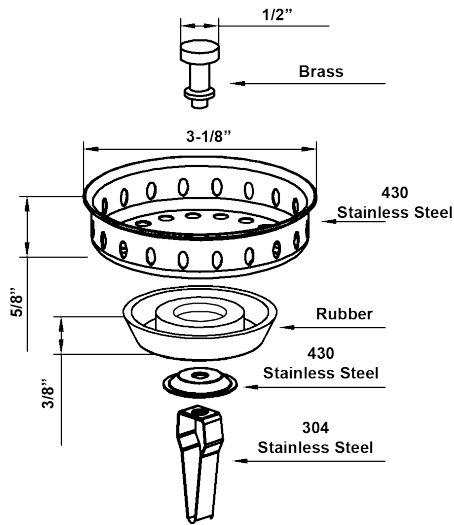

### Replacement SS Baskets

- Stainless Steel
- Metal Post
- Fits HPBS

ITEM #	DESCRIPTION	INNER CARTON QTY	MASTER CARTON QTY
HPBMP	Replacement Basket	1	200

- Stainless Steel
- Metal Post
- Fits HPDCBS AND HPDCBSLS