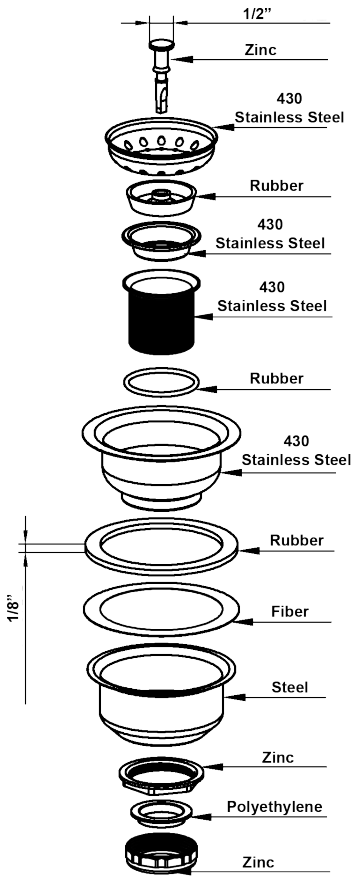

### Double Cup Basket Strainer

- Stainless Steel Basket

ITEM #	DESCRIPTION	INNER CARTON QTY	MASTER CARTON QTY
HPDCBS	SNAP IN SS BASKET	1	50

## Double Cup Basket Strainer Long Shank

- Stainless Steel Basket

ITEM #	DESCRIPTION	INNER CARTON QTY	MASTER CARTON QTY
HPDCBSLS	SNAP IN SS BASKET LONG SHANK	1	50

**HYDRAPRO INC.**  
 Phone: 877-813-2333; Fax 877-249-8435  
 Atlanta - Boston - Dallas - Pompano Beach - Houston - Philadelphia  
[www.hydrapro.biz](http://www.hydrapro.biz)