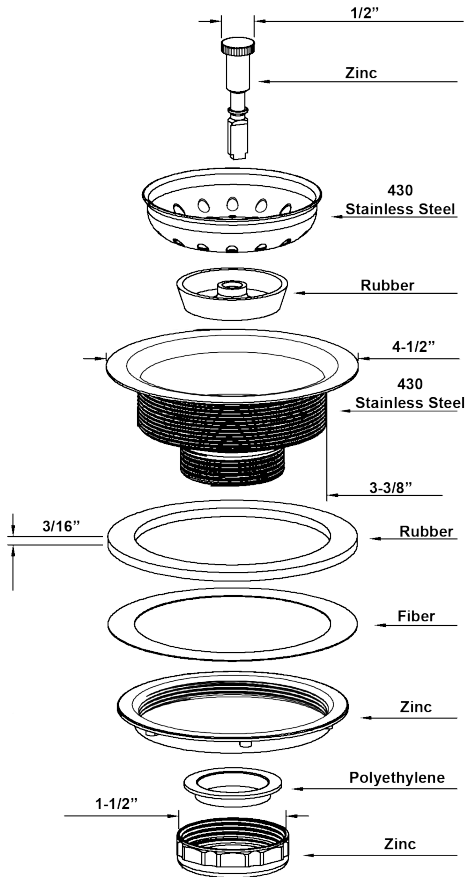

Standard Basket Strainer

- Stainless Steel Basket

ITEM #	DESCRIPTION	INNER CARTON QTY	MASTER CARTON QTY
HPBS	SS BASKET W/ METAL POST	1	50