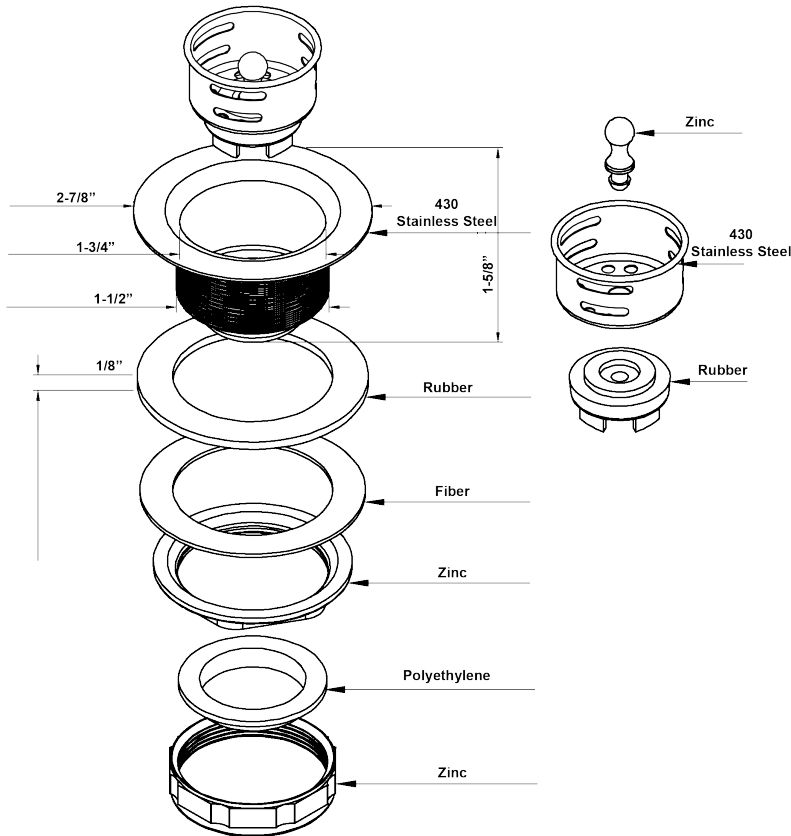

Jr. Duo Basket Strainer

- Stainless Steel Basket

ITEM #	DESCRIPTION	INNER CARTON QTY	MASTER CARTON QTY
HPJRBS	SS JR DUO 1-1/8"	1	50