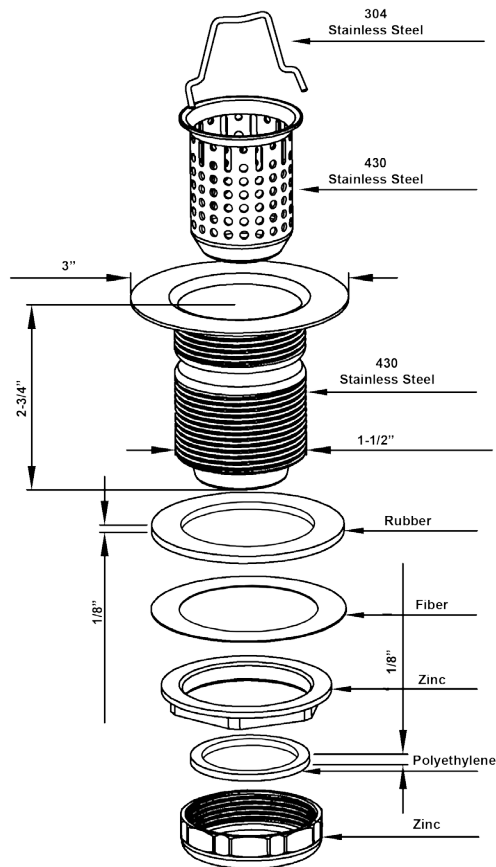

**Jr. Duo Basket Strainer**

- Stainless Steel Basket

ITEM #	DESCRIPTION	INNER CARTON QTY	MASTER CARTON QTY
HPJRBS	SS JR DUO 1-1/8"	1	50

## Jr. Duo Basket Strainer Long Shank

- Stainless Steel Basket

ITEM #	DESCRIPTION	INNER CARTON QTY	MASTER CARTON QTY
HPJRBSLS	SS JR DUO 1-1/8" LONG SHANK	1	50

HYDRAPRO INC.

Phone: 877-813-2333; Fax 877-249-8435