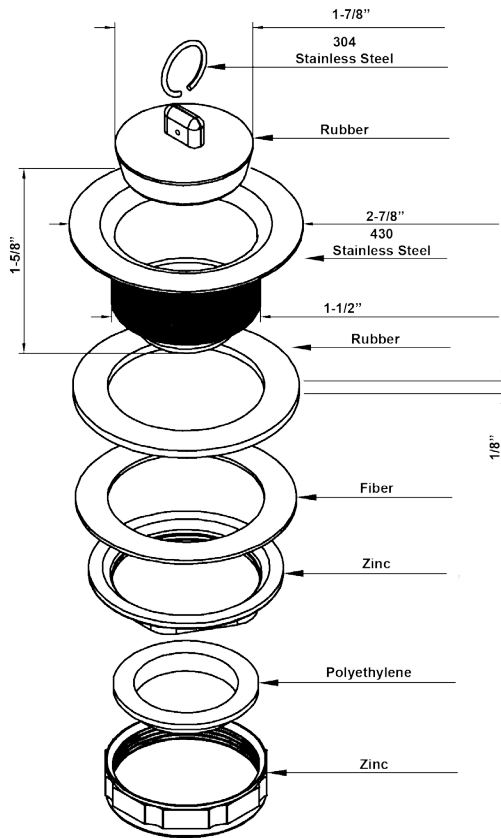

Laundry Tub Basket Strainer

- Stainless Steel Basket

ITEM #	DESCRIPTION	INNER CARTON QTY	MASTER CARTON QTY
HPLTBS	SS LAUNDRY TUB BASKET STRAINER	1	50

HYDRAPRO INC.
Phone: 877-813-2333; Fax 877-249-8435
Atlanta - Boston - Dallas - Pompano Beach - Houston - Philadelphia
www.hydrapro.biz