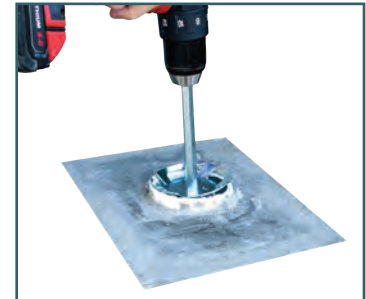

### FLOOR APPLICATION INSTRUCTIONS

Pour the concrete around the stub out that remains above the floor level.

Cut the stub out as close to level with the floor as possible.

Use a Socket saver or inside pipe cutter to cut the pipe a 1/4 inch below the floor.