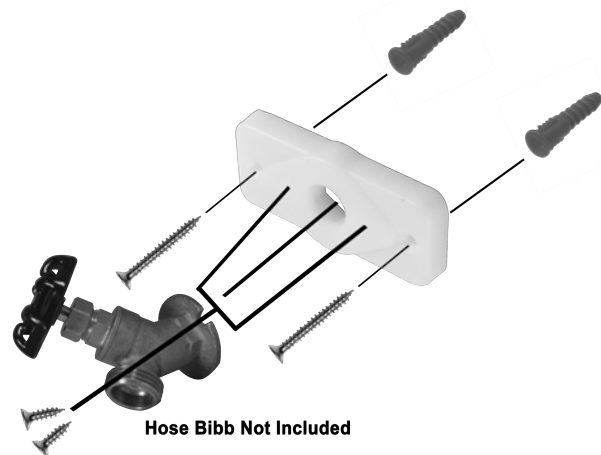

## HYDRAPRO TEST PLUG

- Test Plug for 1/2" Drop Ear Elbows
- No Tools Required
- Easy Removal after Installation of Drywall
- Reusable

PART #	MODEL #	DESCRIPTION	INNER CARTON QUANTITY	MASTER CARTON QUANTITY	LIST PRICE
<b>HYDRAPRO TEST PLUG</b>					
H13025	HPHP12	HYDRAPLUG TEST PLUG - 1/2"	50	300	\$ 5.26

## BLOCKAID HOSE BIBB STABILIZERS

- Attaches directly to the Exterior of the Building
- Stabilizes the Bibb & Pipe System
- Accepts Oversize Flange Models

PART #	MODEL #	DESCRIPTION	INNER CARTON QUANTITY	MASTER CARTON QUANTITY	LIST PRICE
<b>HOSE BIBB STABILIZERS</b>					
H20900	HPBABSC	HOSE BIBB STABILIZER CPVC	1	50	\$ 16.53
H20901	HPBABSP	HOSE BIBB STABILIZER F1807 PEX	1	50	\$ 16.25
H20903	HPBABSEP	HOSE BIBB STABILIZER F1960 PEX	1	50	\$ 16.25