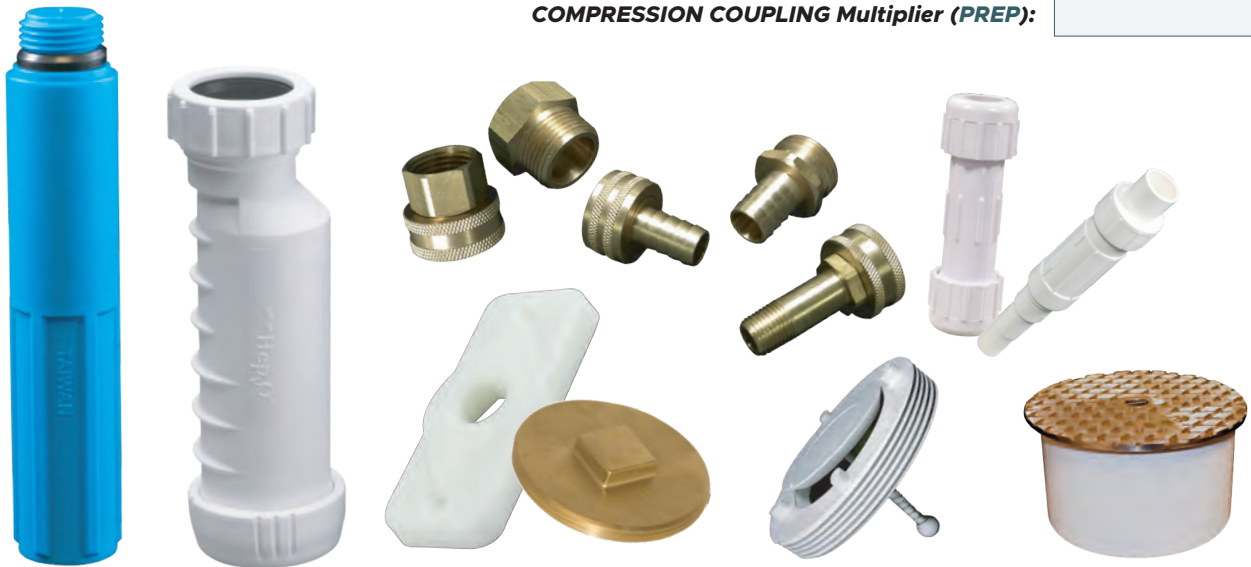

## PRICE LIST

MULTIPLIER (x)

WAVIN HEPvO™ & HEPFLEX® Multiplier (WAVN):

HYDRAPRO Multiplier (HPRO):

BRASS CLEANOUT PLUG Multiplier (BCP):

SCHEDULE 40 UNION Multiplier (DP40):

COMPRESSION COUPLING Multiplier (PREP):