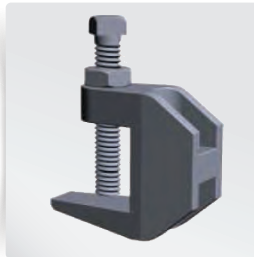

## BEAM CLAMPS

- Complies with A-A-1192A (Type 19) and MSS SP-58 (Type 19)
- UL Listed applies to 3/8" & 1/2" • FM Approved applies to 3/8"

Part #	Model #	Description (Size)	Inner Carton Qty	Master Carton Qty	List Price
<b>PLAIN DUCTILE IRON JR. BEAM CLAMPS</b>					
H33100	HMRBC38B	3/8" Plain Jr. Beam Clamp	1	50	\$ 2.39
H33101	HMRBC12B	1/2" Plain Jr. Beam Clamp	1	50	\$ 2.79
H33102	HMRBC58B	5/8" Plain Jr. Beam Clamp	1	50	\$ 5.81