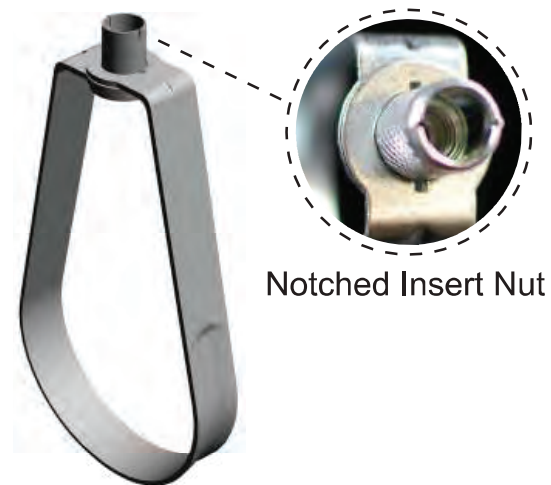

## RISER CLAMPS

- Complies with MSS SP-58 & WW-H-171 (Type 8)
- Copper Plated Finish

Max Temp:  
**450° F**

Part #	Model #	Description (Size)	Inner Carton Qty	Master Carton Qty	List Price
<b>COPPER RISER CLAMPS</b>					
H33617	HMRC12C	1/2" Copper Riser Clamp	1	25	\$ 6.91
H33618	HMRC34C	3/4" Copper Riser Clamp	1	25	\$ 6.91
H33619	HMRC1C	1" Copper Riser Clamp	1	25	\$ 7.30
H33620	HMRC114C	1-1/4" Copper Riser Clamp	1	25	\$ 8.09
H33621	HMRC112C	1-1/2" Copper Riser Clamp	1	25	\$ 8.40
H33622	HMRC2C	2" Copper Riser Clamp	1	25	\$ 11.84
H33623	HMRC212C	2-1/2" Copper Riser Clamp	1	25	\$ 16.76
H33624	HMRC3C	3" Copper Riser Clamp	1	25	\$ 16.76
H33625	HMRC4C	4" Copper Riser Clamp	1	25	\$ 17.43

## ADJUSTABLE LOOP HANGERS

- Complies with MSS SP-58 (Type 10) and A-A-1192A (Type 10)
- UL Listed applies to 1/2" - 8" • FM Approved applies to 3/4" - 8"

Max Temp:  
**450° F**

Part #	Model #	Description (Size)	Inner Carton Qty	Master Carton Qty	List Price
<b>ADJUSTABLE ELECTROPLATED BAND HANGERS</b>					
H33431	HMLH12E	1/2" Plated Adjustable Band Hanger	1	50	\$ 1.04
H33432	HMLH34E	3/4" Plated Adjustable Band Hanger	1	50	\$ 1.04
H33433	HMLH1E	1" Plated Adjustable Band Hanger	1	50	\$ 1.04
H33434	HMLH114E	1-1/4" Plated Adjustable Band Hanger	1	50	\$ 1.05
H33435	HMLH112E	1-1/2" Plated Adjustable Band Hanger	1	50	\$ 1.00
H33436	HMLH2E	2" Plated Adjustable Band Hanger	1	50	\$ 1.16
H33437	HMLH212E	2-1/2" Plated Adjustable Band Hanger	1	50	\$ 2.67
H33438	HMLH3E	3" Plated Adjustable Band Hanger	1	50	\$ 2.02
H33440	HMLH4E	4" Plated Adjustable Band Hanger	1	25	\$ 2.58
H33441	HMLH5E	5" Plated Adjustable Band Hanger	1	25	\$ 8.46
H33442	HMLH6E	6" Plated Adjustable Band Hanger	1	25	\$ 9.02
H33443	HMLH8E	8" Plated Adjustable Band Hanger	1	10	\$ 10.98