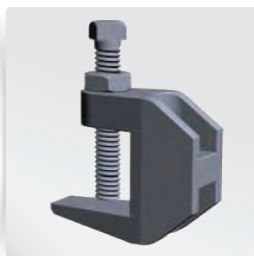

## BEAM CLAMPS

- Complies with A-A-1192A (Type 19) and MSS SP-58 (Type 19)
- UL Listed applies to 3/8" & 1/2" • FM Approved applies to 3/8"

Part #	Model #	Description (Size)	Inner Carton Qty	Master Carton Qty	List Price
<b>PLAIN DUCTILE IRON JR. BEAM CLAMPS</b>					
H33100	HMRBC38B	3/8" Plain Jr. Beam Clamp	1	50	\$ 2.39
H33101	HMRBC12B	1/2" Plain Jr. Beam Clamp	1	50	\$ 2.79
H33102	HMRBC58B	5/8" Plain Jr. Beam Clamp	1	50	\$ 5.81

- Complies with WW-H-171 (Type 23) and MSS SP-58 (Type 19 & 23)
- UL & FM Listed applies to 3/8" & 1/2"

Part #	Model #	Description (Size)	Inner Carton Qty	Master Carton Qty	List Price
<b>ELECTROPLATED DUCTILE IRON JR. BEAM CLAMPS</b>					
H33200	HMRBC38E	3/8" Plated Jr. Beam Clamp	1	50	\$ 2.59
H33201	HMRBC12E	1/2" Plated Jr. Beam Clamp	1	50	\$ 2.99
H33202	HMRBC58E	5/8" Plated Jr. Beam Clamp	1	50	\$ 11.59

- Complies with A-A-1192A (Type 19) and MSS SP-58 (Type 19)
- UL Listed applies to 3/8" & 1/2" • FM Approved applies to 3/8" & 1/2"

Part #	Model #	Description (Size)	Inner Carton Qty	Master Carton Qty	List Price
<b>PLAIN DUCTILE IRON WIDE MOUTH BEAM CLAMP</b>					
H33103	HMRBCWM38B	3/8" Plain 1-1/4" Wide Mouth Beam Clamp	1	50	\$ 4.79
H33104	HMRBCWM12B	1/2" Plain 1-1/4" Wide Mouth Beam Clamp	1	50	\$ 5.90