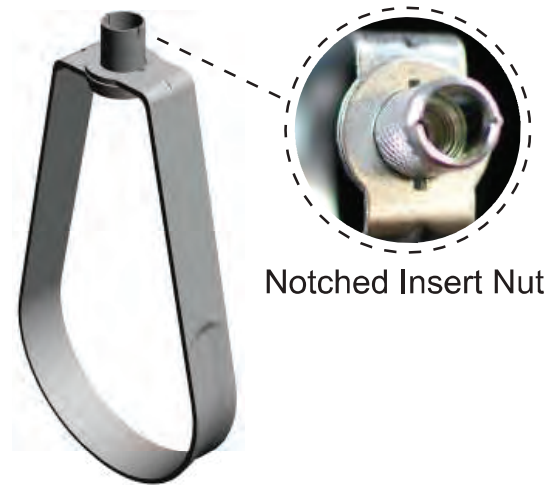

RISER CLAMPS

- Complies with MSS SP-58 & WW-H-171 (Type 8)
- Copper Plated Finish

Max Temp:
450° F

Part #	Model #	Description (Size)	Inner Carton Qty	Master Carton Qty	List Price
COPPER RISER CLAMPS					
H33617	HMRC12C	1/2" Copper Riser Clamp	1	25	\$ 9.54
H33618	HMRC34C	3/4" Copper Riser Clamp	1	25	\$ 9.54
H33619	HMRC1C	1" Copper Riser Clamp	1	25	\$ 10.08
H33620	HMRC114C	1-1/4" Copper Riser Clamp	1	25	\$ 11.16
H33621	HMRC112C	1-1/2" Copper Riser Clamp	1	25	\$ 11.60
H33622	HMRC2C	2" Copper Riser Clamp	1	25	\$ 16.34
H33623	HMRC212C	2-1/2" Copper Riser Clamp	1	25	\$ 23.14
H33624	HMRC3C	3" Copper Riser Clamp	1	25	\$ 23.14
H33625	HMRC4C	4" Copper Riser Clamp	1	25	\$ 24.07

ADJUSTABLE LOOP HANGERS

- Complies with MSS SP-58 (Type 10) and A-A-1192A (Type 10)
- UL Listed applies to 1/2" - 8" • FM Approved applies to 3/4" - 8"

Max Temp:
450° F

Part #	Model #	Description (Size)	Inner Carton Qty	Master Carton Qty	List Price
ADJUSTABLE ELECTROPLATED BAND HANGERS					
H33431	HMLH12E	1/2" Plated Adjustable Band Hanger	1	50	\$ 1.44
H33432	HMLH34E	3/4" Plated Adjustable Band Hanger	1	50	\$ 1.44
H33433	HMLH1E	1" Plated Adjustable Band Hanger	1	50	\$ 1.44
H33434	HMLH114E	1-1/4" Plated Adjustable Band Hanger	1	50	\$ 1.46
H33435	HMLH112E	1-1/2" Plated Adjustable Band Hanger	1	50	\$ 1.38
H33436	HMLH2E	2" Plated Adjustable Band Hanger	1	50	\$ 1.61
H33437	HMLH212E	2-1/2" Plated Adjustable Band Hanger	1	50	\$ 3.69
H33438	HMLH3E	3" Plated Adjustable Band Hanger	1	50	\$ 2.79
H33440	HMLH4E	4" Plated Adjustable Band Hanger	1	25	\$ 3.56
H33441	HMLH5E	5" Plated Adjustable Band Hanger	1	25	\$ 11.67
H33442	HMLH6E	6" Plated Adjustable Band Hanger	1	25	\$ 12.45
H33443	HMLH8E	8" Plated Adjustable Band Hanger	1	10	\$ 15.15