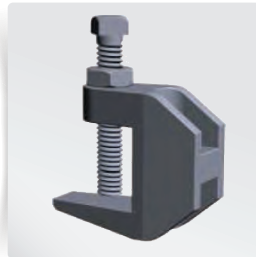

www.hydrapro.biz | (877) 813-2333 | Fax (800) 642-2655

Atlanta (GA) • Dallas (TX) • Houston (TX) • Pompano Beach (FL) • Jackson (MI) • Columbus (OH)

BEAM CLAMPS

- Complies with A-A-1192A (Type 19) and MSS SP-58 (Type 19)
- UL Listed applies to 3/8" & 1/2" • FM Approved applies to 3/8"

Part #	Model #	Description (Size)	Inner Carton Qty	Master Carton Qty	List Price
PLAIN DUCTILE IRON JR. BEAM CLAMPS					
H33100	HMRBC38B	3/8" Plain Jr. Beam Clamp	1	50	\$ 3.30
H33101	HMRBC12B	1/2" Plain Jr. Beam Clamp	1	50	\$ 3.85
H33102	HMRBC58B	5/8" Plain Jr. Beam Clamp	1	50	\$ 8.02

- Complies with WW-H-171 (Type 23) and MSS SP-58 (Type 19 & 23)
- UL & FM Listed applies to 3/8" & 1/2"

Part #	Model #	Description (Size)	Inner Carton Qty	Master Carton Qty	List Price
ELECTROPLATED DUCTILE IRON JR. BEAM CLAMPS					
H33200	HMRBC38E	3/8" Plated Jr. Beam Clamp	1	50	\$ 3.58
H33201	HMRBC12E	1/2" Plated Jr. Beam Clamp	1	50	\$ 4.13
H33202	HMRBC58E	5/8" Plated Jr. Beam Clamp	1	50	\$ 16.00