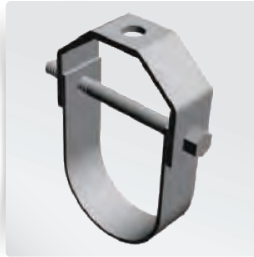

HANGERS

- Complies with MSS SP-58 (Type 1) and WW-H-171 (Type 1)
- UL Listed applies to 1/2" - 8" • FM Approved applies to 3/4" - 6"

Max Temp:
650° F

Part #	Model #	Description (Size)	Inner Carton Qty	Master Carton Qty	List Price
STANDARD PLAIN CLEVIS HANGERS					
H33400	HMCL12B	1/2" Standard Plain Clevis Hanger	1	50	$ 2.01
H33401	HMCL34B	3/4" Standard Plain Clevis Hanger	1	50	$ 2.21
H33402	HMCL1B	1" Standard Plain Clevis Hanger	1	50	$ 2.48
H33403	HMCL14B	1-1/4" Standard Plain Clevis Hanger	1	50	$ 3.12
H33404	HMCL112B	1-1/2" Standard Plain Clevis Hanger	1	50	$ 3.30
H33405	HMCL2B	2" Standard Plain Clevis Hanger	1	50	$ 3.53
H33406	HMCL212B	2-1/2" Standard Plain Clevis Hanger	1	25	$ 6.53
H33407	HMCL3B	3" Standard Plain Clevis Hanger	1	25	$ 7.05
H33408	HMCL4B	4" Standard Plain Clevis Hanger	1	25	$ 10.58
H33409	HMCL5B	5" Standard Plain Clevis Hanger	1	25	$ 17.31
H33410	HMCL6B	6" Standard Plain Clevis Hanger	1	25	$ 22.43
H33411	HMCL8B	8" Standard Plain Clevis Hanger	1	25	$ 33.80
H33412	HMCL10B	10" Standard Plain Clevis Hanger	1	EACH	$ 71.30
H33413	HMCL-12B	12" Standard Plain Clevis Hanger	1	EACH	$ 90.45
H33414	HMCL-14B	14" Standard Plain Clevis Hanger	1	EACH	$ 103.58
H33415	HMCL-16B	16" Standard Plain Clevis Hanger	1	EACH	$ 160.47
H33460	HMCL-18B	18" Standard Plain Clevis Hanger	1	EACH	$ 200.90
H33461	HMCL-20B	20" Standard Plain Clevis Hanger	1	EACH	$ 320.76
H33462	HMCL-24B	24" Standard Plain Clevis Hanger	1	EACH	$ 414.52