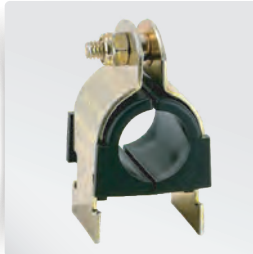

CUSHION CLAMPS

- Carbon Steel
- Max Temp: -50 F to 275F

Max Temp:
-50° F to 275° F

Part #	Model #	Description (Size)	Inner Carton Qty	Master Carton Qty	List Price
YELLOW ZINC CUSHION CLAMPS					
H33699	HMCC14E	1/4" OD Yellow Zinc Cushion Clamp	25	-	$ 5.27
H33674	HMCC38E	3/8" OD Yellow Zinc Cushion Clamp	25	-	$ 5.08
H33675	HMCC12E	1/2" OD Yellow Zinc Cushion Clamp	25	-	$ 5.08
H33676	HMCC58E	5/8" OD Yellow Zinc Cushion Clamp	25	-	$ 5.27
H33677	HMCC34E	3/4" OD Yellow Zinc Cushion Clamp	25	-	$ 5.66
H33678	HMCC78E	7/8" OD Yellow Zinc Cushion Clamp	25	-	$ 6.45
H33679	HMCC118E	1-1/8" OD Yellow Zinc Cushion Clamp	10	-	$ 7.67
H33680	HMCC138E	1-3/8" OD Yellow Zinc Cushion Clamp	10	-	$ 8.85
H33681	HMCC158E	1-5/8" OD Yellow Zinc Cushion Clamp	10	-	$ 11.90
H33682	HMCC218E	2-1/8" OD Yellow Zinc Cushion Clamp	10	-	$ 17.77
H33683	HMCC258E	2-5/8" OD Yellow Zinc Cushion Clamp	10	-	$ 20.36
H33684	HMCC318E	3-1/8" OD Yellow Zinc Cushion Clamp	10	-	$ 26.02
H33685	HMCC418E	4-1/8" OD Yellow Zinc Cushion Clamp	10	-	$ 49.18