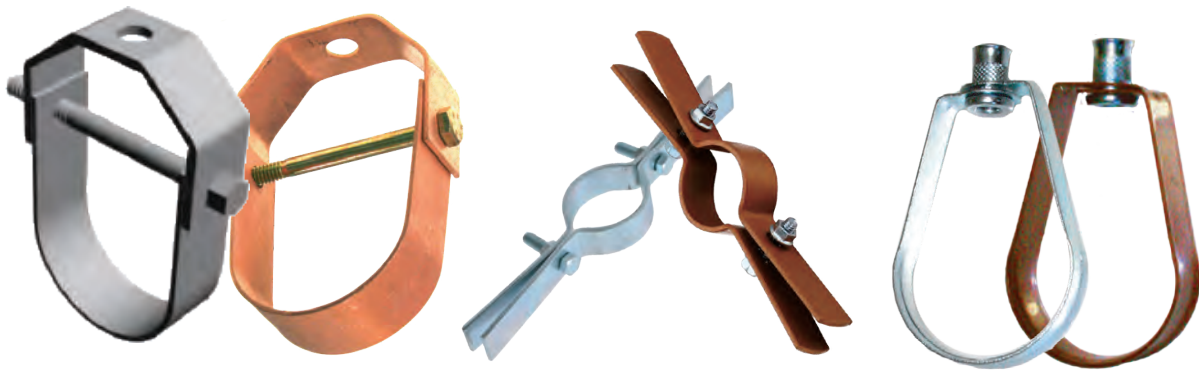

PRICE LIST

MULTIPLIER (x)

HANGER MULTIPLIER (HGR):

HANGERS CLAMPS & SHIELDS

CLICK HERE FOR
RoofTop® BLOX®
PRODUCTS

PRICE SHEET: **H02.PS.0525**
EFFECTIVE: **05.28.2025**

TABLE OF CONTENTS

BEAM CLAMPS PAGE 1

PLAIN DUCTILE IRON JR. BEAM CLAMPS	PAGE 1
ELECTROPLATED DUCTILE IRON JR. BEAM CLAMPS	PAGE 1
PLAIN DUCTILE IRON WIDE MOUTH BEAM CLAMPS	PAGE 1

C-CLAMPS PAGE 2

PLAIN STEEL C-CLAMPS with LOCK NUT	PAGE 2
------------------------------------	--------