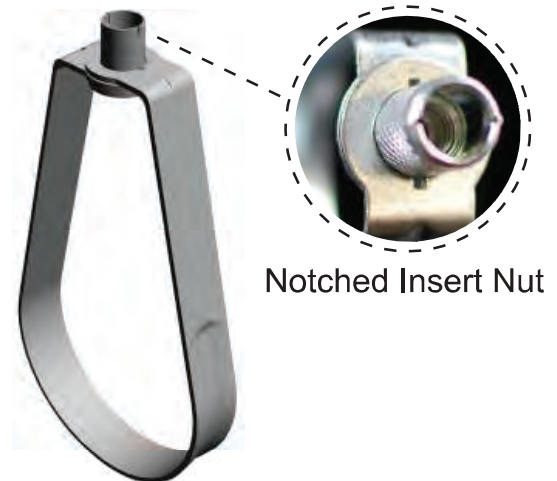

Notched Insert Nut