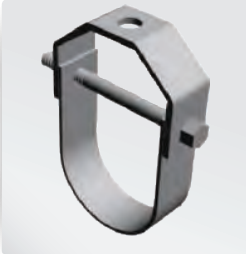

- Complies with A-A-1192A (Type 19) and MSS SP-58 (Type 19)
- UL Listed applies to 3/8" & 1/2" • FM Approved applies to 3/8" & 1/2"

Part #	Model #	Description (Size)	Inner Carton Qty	Master Carton Qty	List Price
PLAIN DUCTILE IRON WIDE MOUTH BEAM CLAMP					
H33103	HMRBCWM38B	3/8" Plain 1-1/4" Wide Mouth Beam Clamp	1	50	\$ 6.61
H33104	HMRBCWM12B	1/2" Plain 1-1/4" Wide Mouth Beam Clamp	1	50	\$ 8.14

C-CLAMPS

- Complies with A-A-1192A (Type 8) and MSS SP-58 (Type 8)

Part #	Model #	Description (Size)	Inner Carton Qty	Master Carton Qty	List Price
PLAIN STEEL C-CLAMPS with LOCK NUT					
H32098	HMBC38B	3/8" Plain Steel C Clamp w. Lock Nut	1	100	\$ 6.00
H32099	HMBC12B	1/2" Plain Steel C Clamp w. Lock Nut	1	100	\$ 6.34

HANGERS

- Complies with MSS SP-69 (Type 1) and WW-H-171 (Type 1)
- UL Listed applies to 1/2" - 8" • FM Approved applies to 3/4" - 6"

Max Temp:
650° F

Part #	Model #	Description (Size)	Inner Carton Qty	Master Carton Qty	List Price
LIGHT-DUTY PLAIN CLEVIS HANGERS					
H33047	HMLCL12B	1/2" Light Duty Plain Clevis Hanger	1	50	\$ 1.80
H33048	HMLCL34B	3/4" Light Duty Plain Clevis Hanger	1	50	\$ 1.97
H33049	HMLCL1B	1" Light Duty Plain Clevis Hanger	1	50	\$ 2.22
H33050	HMLCL114B	1-1/4" Light Duty Plain Clevis Hanger	1	50	\$ 2.79
H33051	HMLCL112B	1-1/2" Light Duty Plain Clevis Hanger	1	50	\$ 2.96
H33052	HMLCL2B	2" Light Duty Plain Clevis Hanger	1	50	\$ 2.84
H33053	HMLCL212B	2-1/2" Light Duty Plain Clevis Hanger	1	25	\$ 5.16
H33054	HMLCL3B	3" Light Duty Plain Clevis Hanger	1	25	\$ 5.66
H33056	HMLCL4B	4" Light Duty Plain Clevis Hanger	1	25	\$ 7.95