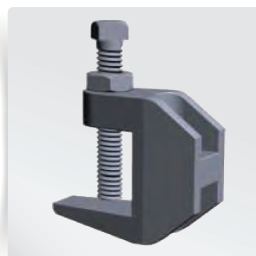

www.hydrapro.biz | (877) 813-2333 | Fax (800) 642-2655

Atlanta (GA) • Dallas (TX) • Houston (TX) • Pompano Beach (FL) • Jackson (MI) • Columbus (OH)

BEAM CLAMPS

- Complies with A-A-1192A (Type 19) and MSS SP-58 (Type 19)
- UL Listed applies to 3/8" & 1/2" • FM Approved applies to 3/8"

Part #	Model #	Description (Size)	Inner Carton Qty	Master Carton Qty	List Price
PLAIN DUCTILE IRON JR. BEAM CLAMPS					
H33100	HMRBC38B	3/8" Plain Jr. Beam Clamp	1	50	\$ 3.30
H33101	HMRBC12B	1/2" Plain Jr. Beam Clamp	1	50	\$ 3.85
H33102	HMRBC58B	5/8" Plain Jr. Beam Clamp	1	50	\$ 8.02

- Complies with WW-H-171 (Type 23) and MSS SP-58 (Type 19 & 23)
- UL & FM Listed applies to 3/8" & 1/2"

Part #	Model #	Description (Size)	Inner Carton Qty	Master Carton Qty	List Price
ELECTROPLATED DUCTILE IRON JR. BEAM CLAMPS					
H33200	HMRBC38E	3/8" Plated Jr. Beam Clamp	1	50	\$ 3.58
H33201	HMRBC12E	1/2" Plated Jr. Beam Clamp	1	50	\$ 4.13
H33202	HMRBC58E	5/8" Plated Jr. Beam Clamp	1	50	\$ 16.00

- Complies with A-A-1192A (Type 19) and MSS SP-58 (Type 19)
- UL Listed applies to 3/8" & 1/2" • FM Approved applies to 3/8" & 1/2"

Part #	Model #	Description (Size)	Inner Carton Qty	Master Carton Qty	List Price
PLAIN DUCTILE IRON WIDE MOUTH BEAM CLAMP					
H33103	HMRBCWM38B	3/8" Plain 1-1/4" Wide Mouth Beam Clamp	1	50	\$ 6.61
H33104	HMRBCWM12B	1/2" Plain 1-1/4" Wide Mouth Beam Clamp	1	50	\$ 8.14