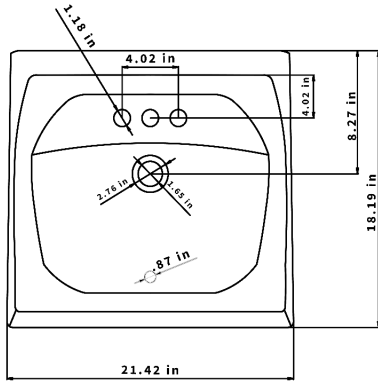

Wall Hung Lavatory Sinks

- Vitreous China
- 4" or 8" Center Options
- Front Overflow
- White

PART #	MODEL#	UPC#	DESCRIPTION	PALLET QTY
H49100	HPWHL4	191591491008	4" Center	16
H49101	HPWHL8	191591491015	8" Center	16