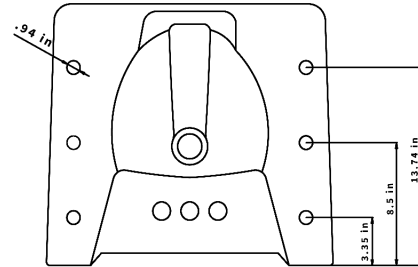

Wall Hung Lavatory Sinks

- Vitreous China
- 4" or 8" Center Options
- Front Overflow
- White

PART #	MODEL#	UPC#	DESCRIPTION	PALLET QTY
H49100	HPWHL4	191591491008	4" Center	16
H49101	HPWHL8	191591491015	8" Center	16