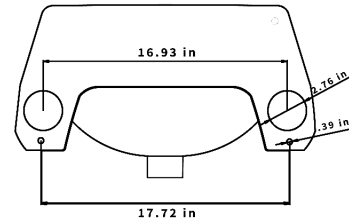

Wall Hung Lavatory Sinks

- Vitreous China
- 4" or 8" Center Options
- Front Overflow
- White

PART #	MODEL#	UPC#	DESCRIPTION	PALLET QTY
H49100	HPWHL4	191591491008	4" Center	16
H49101	HPWHL8	191591491015	8" Center	16