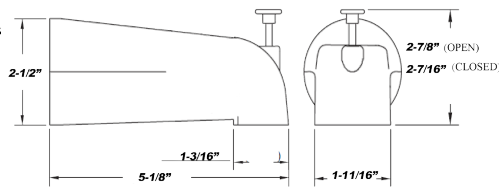

Tub Spouts

- Chrome plated zinc body.
- Hex wrench included w/ slide-on spout.
- Individually boxed and barcoded.

NO.	PART NAME	MATERIAL
1	Body	Zinc
2	Set Screw	Stainless Steel
3	Housing	Zinc
4	Insert Pipe	POM
5	Washer	POM
6	O-Ring	NBR
7	Insert	POM
8	O-Ring	NBR

NO.	PART NAME	MATERIAL
1	Body	Zinc

ITEM #	DESCRIPTION	MASTER CARTON QTY
HPTSS	Zinc Plated Slide-On Tub Spout	50
HPTST	Zinc Plated IPS Tub Spout	50

Diverter Tub Spouts

- Chrome plated zinc body.
- Hex wrench included w/ slide-on spout.
- Individually boxed and barcoded.