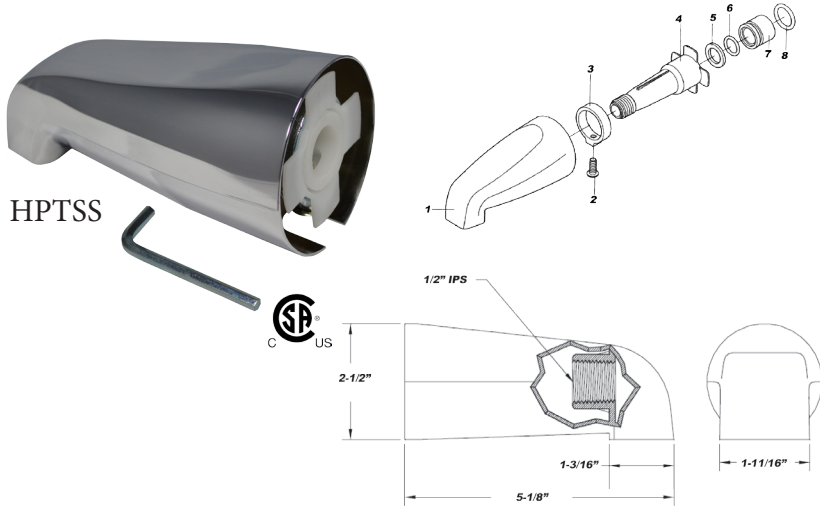

Tub Spouts

- Chrome plated zinc body.
- Hex wrench included w/ slide-on spout.
- Individually boxed and barcoded.

NO.	PART NAME	MATERIAL
1	Body	Zinc
2	Set Screw	Stainless Steel
3	Housing	Zinc
4	Insert Pipe	POM
5	Washer	POM
6	O-Ring	NBR
7	Insert	POM
8	O-Ring	NBR

NO.	PART NAME	MATERIAL
1	Body	Zinc

ITEM #	DESCRIPTION	MASTER CARTON QTY
HPTSS	Zinc Plated Slide-On Tub Spout	50
HPTST	Zinc Plated IPS Tub Spout	50

Diverter Tub Spouts

- Chrome plated zinc body.
- Hex wrench included w/ slide-on spout.
- Individually boxed and barcoded.

NO.	PART NAME	MATERIAL
1	Body	Zinc
2	Rod	Brass
3	O-Ring	NBR
4	Knob	Zinc
5	Gate	POM
6	Gate Washer	NBR
7	Set Screw	Stainless Steel
8	Housing	Zinc
9	Insert Pipe	POM
10	Washer	POM
11	O-Ring	NBR
12	Insert	POM
13	O-Ring	NBR

NO.	PART NAME	MATERIAL
1	Body	Zinc
2	Rod	Brass
3	O-Ring	NBR
4	Knob	Zinc
5	Gate	POM
6	Gate Washer	NBR

ITEM #	DESCRIPTION	MASTER CARTON QTY
HPDSS	Zinc Plated Slide-On Diverter Tub Spout	50
HPDST	Zinc Plated IPS Diverter Tub Spout	50