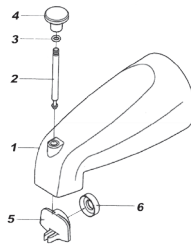

Tub Spouts

- Chrome plated zinc body.
- Hex wrench included w/ slide-on spout.
- Individually boxed and barcoded.

NO.	PART NAME	MATERIAL
1	Body	Zinc
2	Set Screw	Stainless Steel
3	Housing	Zinc
4	Insert Pipe	POM
5	Washer	POM
6	O-Ring	NBR
7	Insert	POM
8	O-Ring	NBR

NO.	PART NAME	MATERIAL
1	Body	Zinc

ITEM #	DESCRIPTION	MASTER CARTON QTY
HPTSS	Zinc Plated Slide-On Tub Spout	50
HPTST	Zinc Plated IPS Tub Spout	50

Diverter Tub Spouts

- Chrome plated zinc body.
- Hex wrench included w/ slide-on spout.
- Individually boxed and barcoded.

NO.	PART NAME	MATERIAL
1	Body	Zinc
2	Rod	Brass
3	O-Ring	NBR
4	Knob	Zinc
5	Gate	POM
6	Gate Washer	NBR
7	Set Screw	Stainless Steel
8	Housing	Zinc
9	Insert Pipe	POM
10	Washer	POM
11	O-Ring	NBR
12	Insert	POM
13	O-Ring	NBR

NO.	PART NAME	MATERIAL
1	Body	Zinc
2	Rod	Brass
3	O-Ring	NBR
4	Knob	Zinc
5	Gate	POM
6	Gate Washer	NBR

ITEM #	DESCRIPTION	MASTER CARTON QTY
HPDSS	Zinc Plated Slide-On Diverter Tub Spout	50
HPDST	Zinc Plated IPS Diverter Tub Spout	50