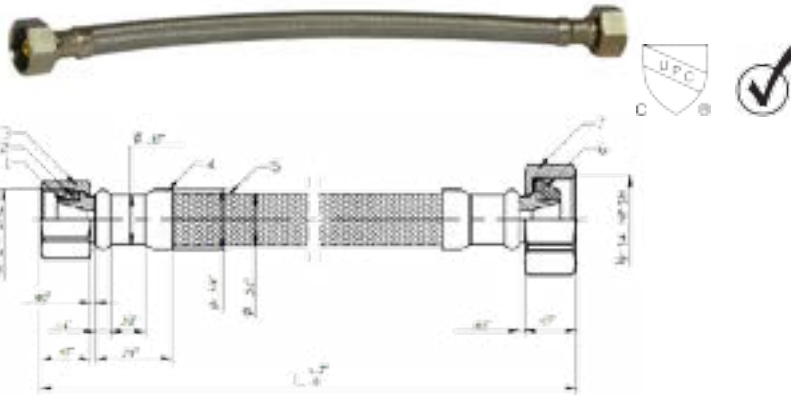

Lavatory Supply Connectors

- PVC Reinforced inner core hose
- 304 Stainless steel braiding
- Stainless steel ferrule
- Chrome plated brass nut
- Individually labeled and barcoded
- Lead Free

ITEM #	DESCRIPTION	INNER CARTON QTY	MASTER CARTON QTY
1/2" FIP X 3/8" COMP			
M1F12	12" Length	25	100
M1F16	16" Length	25	100
M1F20	20" Length	25	100
M1F24	24" Length	25	100
M1F30	30" Length	25	100

ITEM #	DESCRIPTION	INNER CARTON QTY	MASTER CARTON QTY
1/2" FIP X 1/2" FIP			
M3F12	12" Length	25	100
M3F20	20" Length	25	100

NO.	PART	Material
1	Barb	C46500 Brass
2	Washer	EPDM
3	Nut	Brass
4	Ferrule	304 Stainless Steel
5	Hose	304 Stainless Steel over Reinforced PVC
6	Washer	EPDM
7	Nut	Brass

*Lead Free refers to the wetted surface of pipe, fittings and fixtures in potable water systems that have a weighted average lead content ≤ 0.25% per the Safe Drinking Water Act (Sec. 1417) amended 1-4-2011 and other equivalent state regulations.

NO.	PART	Material
1	Barb	C46500 Brass
2	Washer	EPDM
3	Nut	Brass
4	Ferrule	304 Stainless Steel
5	Hose	304 Stainless Steel over Reinforced PVC
6	Washer	EPDM
7	Nut	Brass