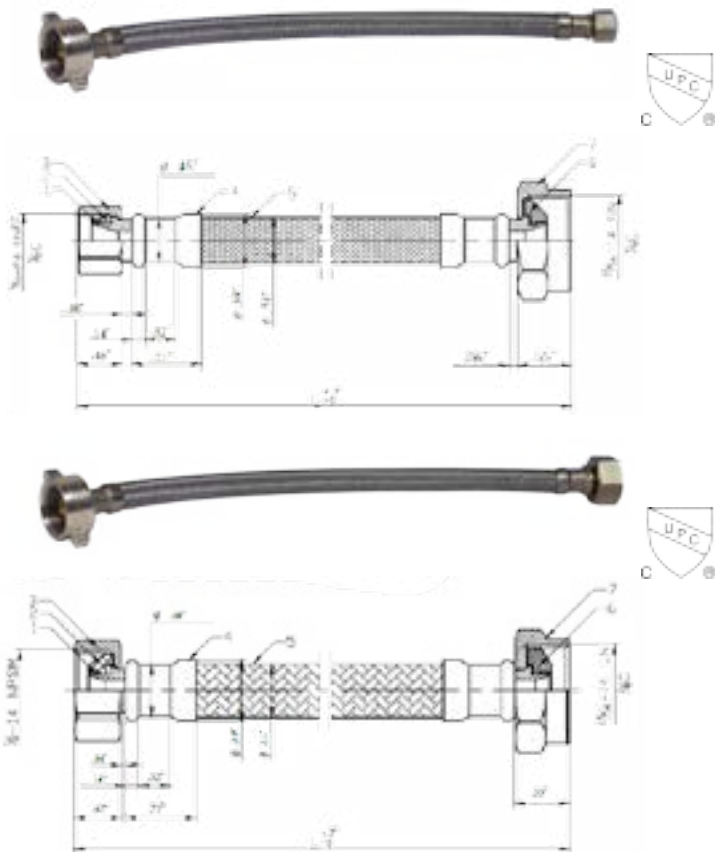

Lavatory Supply Connectors

- PVC Reinforced inner core hose
- 304 Stainless steel braiding
- Stainless steel ferrule
- Chrome plated brass nut
- Individually labeled and barcoded
- Lead Free

ITEM #	DESCRIPTION	INNER CARTON QTY	MASTER CARTON QTY
1/2" FIP X 3/8" COMP			
M1F12	12" Length	25	100
M1F16	16" Length	25	100
M1F20	20" Length	25	100
M1F24	24" Length	25	100
M1F30	30" Length	25	100

HYDRAPRO INC.

Phone: 877-813-2333; Fax 877-249-8435

Atlanta - Boston - Dallas - Pompano Beach - Houston - Philadelphia

www.hydrapro.biz

Toilet Supply Connectors

- PVC Reinforced inner core hose
- 304 Stainless steel braiding
- Stainless steel ferrule
- Chrome plated brass wing nut
- Individually labeled and barcoded

ITEM #	DESCRIPTION	INNER CARTON QTY	MASTER CARTON QTY
7/8" Ballcock X 3/8" COMP			
M1T9	9" Length	25	100
M1T12	12" Length	25	100
M1T16	16" Length	25	100
M1T20	20" Length	25	100

ITEM #	DESCRIPTION	INNER CARTON QTY	MASTER CARTON QTY
7/8" Ballcock X 1/2" FIP			
M3T12	12" Length	25	100

NO.	PART	Material
1	Barb	C46500 Brass
2	Washer	EPDM
3	Nut	Brass
4	Ferrule	304 Stainless Steel
5	Hose	304 Stainless Steel over Reinforced PVC
6	Washer	EPDM
7	Nut	Brass