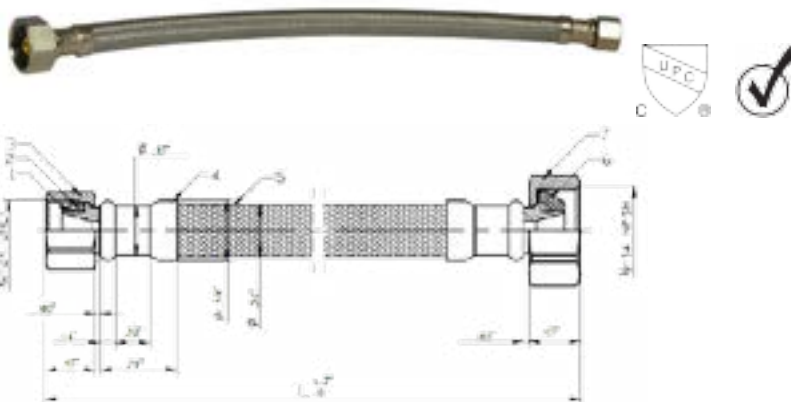

Lavatory Supply Connectors

- PVC Reinforced inner core hose
- 304 Stainless steel braiding
- Stainless steel ferrule
- Chrome plated brass nut
- Individually labeled and barcoded
- Lead Free

ITEM #	DESCRIPTION	INNER CARTON QTY	MASTER CARTON QTY
1/2" FIP X 3/8" COMP			
M1F12	12" Length	25	100
M1F16	16" Length	25	100
M1F20	20" Length	25	100
M1F24	24" Length	25	100
M1F30	30" Length	25	100

ITEM #	DESCRIPTION	INNER CARTON QTY	MASTER CARTON QTY
1/2" FIP X 1/2" FIP			
M3F12	12" Length	25	100
M3F20	20" Length	25	100

NO.	PART	Material
1	Barb	C46500 Brass
2	Washer	EPDM
3	Nut	Brass
4	Ferrule	304 Stainless Steel
5	Hose	304 Stainless Steel over Reinforced PVC
6	Washer	EPDM
7	Nut	Brass

*Lead Free refers to the wetted surface of pipe, fittings and fixtures in potable water systems that have a weighted average lead content ≤ 0.25% per the Safe Drinking Water Act (Sec. 1417) amended 1-4-2011 and other equivalent state regulations.

NO.	PART	Material
1	Barb	C46500 Brass
2	Washer	EPDM
3	Nut	Brass
4	Ferrule	304 Stainless Steel
5	Hose	304 Stainless Steel over Reinforced PVC
6	Washer	EPDM
7	Nut	Brass