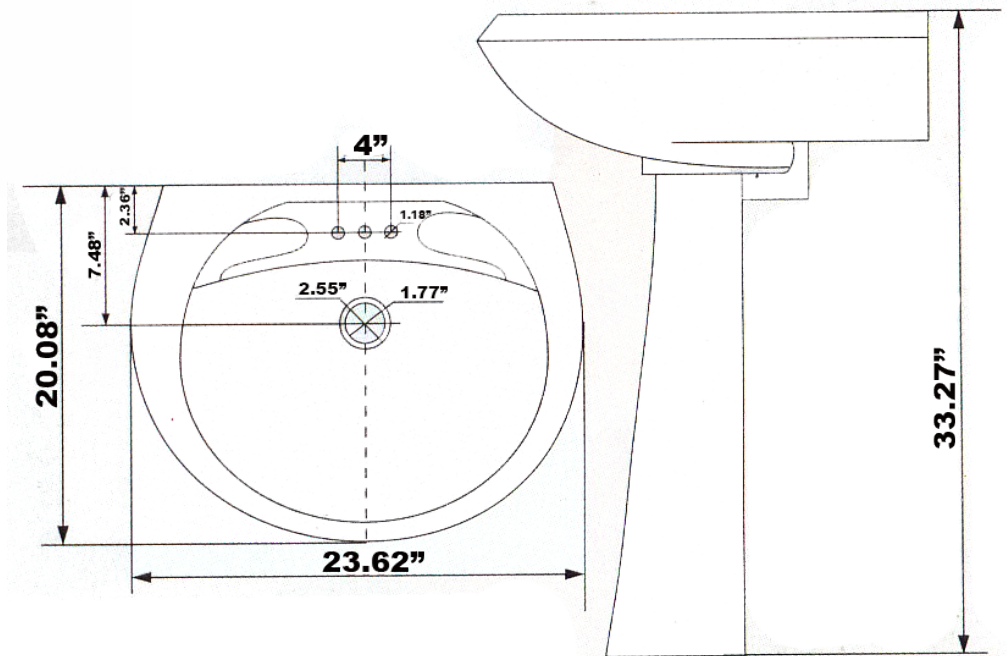

## Pedestal Lavatory Sink

- Vitreous China
- White
- 4" Centerset
- UPC Approved
- Wall Bracket **Not Included with Lavatory**

ITEM #	DESCRIPTION
HPPL5204KIT	PEDESTAL LAVATORY KIT WHITE PEDESTAL AND BOWL 4" CENTERSET
HPPLB234	PEDESTAL LAVATORY BOWL WHITE 4" CENTERSET
HPPLL23	PEDESTAL LAVATORY PEDESTAL WHITE 26"