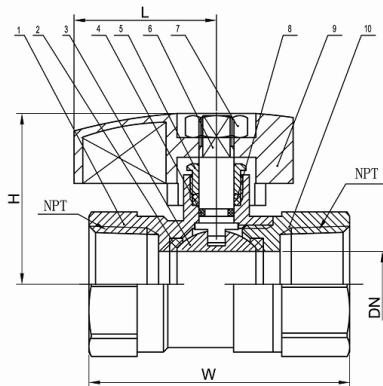

Gas Ball Valves

- Certified operating pressure of .5, 2, 5, and 125 psig
- 2 Piece construction
- Lever Handle
- CSA Approved
- UL Approved

ITEM #	DESCRIPTION	DN	W (REF)	H (REF)	L (REF)	BTU/ Hr
FIP X FIP						
GBV12PP	1/2" X 1/2"	.394	2.087	1.378	1.28	162,118
GBV34PP	3/4" X 3/4"	.590	2.244	1.575	1.28	437,139
GBV1PP	1" X 1"	.748	2.874	1.772	1.28	685,097

NO.	ITEM	TOTAL	MATERIAL
1	BALL VALVE BODY	1	BRASS C37700
2	SEALING WASHER	2	PTFE
3	BALL	1	BRASS C37700
4	O-RING	1	NBR
5	PACKING NUT	1	BRASS C37700
6	STEM	1	BRASS C37700
7	HANDLE NUT	1	PLATED STEEL
8	PACKING	1	PTFE
9	HANDLE	1	AL-ALLOY
10	BALL VALVE CAP	1	BRASS 37700

ITEM #	DESCRIPTION	DN	W (REF)	H (REF)	L (REF)	BTU/Hr
FIP X FLARE						
GBV32FP	1/2" X 3/8"	.394	2.38	1.44	1.28	58,257
GBV22FP	1/2" X 1/2"	.394	2.52	1.44	1.28	162,118

NO.	ITEM	TOTAL	MATERIAL
1	BALL VALVE BODY	1	BRASS C37700
2	SEALING WASHER	2	PTFE
3	BALL	1	BRASS C37700
4	O-RING	1	NBR
5	PACKING NUT	1	BRASS C37700
6	STEM	1	BRASS C37700
7	HANDLE NUT	1	PLATED STEEL
8	PACKING	1	PTFE
9	HANDLE	1	AL-ALLOY
10	BALL VALVE CAP	1	BRASS 37700

ITEM #	DESCRIPTION	DN	W (REF)	H (REF)	L (REF)	BTU/ Hr
FLARE X FLARE						
GBV33FF	3/8" X 3/8"	.394	2.28	1.44	1.28	58,257
GBV22FF	1/2" X 1/2"	.394	2.70	1.44	1.28	162,118

NO.	ITEM	TOTAL	MATERIAL
1	BALL VALVE BODY	1	BRASS C37700
2	SEALING WASHER	2	PTFE
3	BALL	1	BRASS C37700
4	O-RING	1	NBR
5	PACKING NUT	1	BRASS C37700
6	STEM	1	BRASS C37700
7	HANDLE NUT	1	PLATED STEEL
8	PACKING	1	PTFE
9	HANDLE	1	AL-ALLOY
10	BALL VALVE CAP	1	BRASS 37700