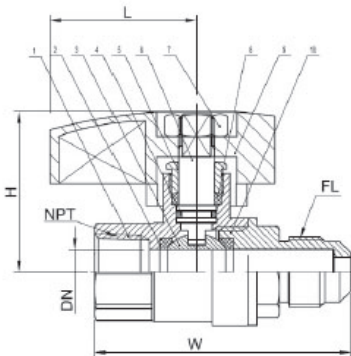

NO.	ITEM	TOTAL	MATERIAL
1	BALL VALVE BODY	1	BRASS C37700
2	SEALING WASHER	2	PTFE
3	BALL	1	BRASS C37700
4	O-RING	1	NBR
5	PACKING NUT	1	BRASS C37700
6	STEM	1	BRASS C37700
7	HANDLE NUT	1	PLATED STEEL
8	PACKING	1	PTFE
9	HANDLE	1	AL-ALLOY
10	BALL VALVE CAP	1	BRASS 37700

HYDRAPRO INC.

Phone: 877-813-2333; Fax 877-249-8435

Atlanta - Boston - Dallas - Pompano Beach - Houston - Philadelphia

www.hydrapro.biz

Gas Ball Valves

- Certified operating pressure of .5, 2, 5, and 125 psig
- 2 Piece construction
- Lever Handle
- CSA Approved
- UL Approved

ITEM #	DESCRIPTION	DN	W (REF)	H (REF)	L (REF)	BTU/Hr
FIP X FLARE						
GBV32FP	1/2" X 3/8"	.394	2.38	1.44	1.28	58,257
GBV22FP	1/2" X 1/2"	.394	2.52	1.44	1.28	162,118

NO.	ITEM	TOTAL	MATERIAL
1	BALL VALVE BODY	1	BRASS C37700
2	SEALING WASHER	2	PTFE
3	BALL	1	BRASS C37700
4	O-RING	1	NBR
5	PACKING NUT	1	BRASS C37700
6	STEM	1	BRASS C37700
7	HANDLE NUT	1	PLATED STEEL
8	PACKING	1	PTFE
9	HANDLE	1	AL-ALLOY
10	BALL VALVE CAP	1	BRASS 37700

ITEM #	DESCRIPTION	DN	W (REF)	H (REF)	L (REF)	BTU/ Hr
FLARE X FLARE						
GBV33FF	3/8" X 3/8"	.394	2.28	1.44	1.28	58,257
GBV22FF	1/2" X 1/2"	.394	2.70	1.44	1.28	162,118

NO.	ITEM	TOTAL	MATERIAL
1	BALL VALVE BODY	1	BRASS C37700
2	SEALING WASHER	2	PTFE
3	BALL	1	BRASS C37700
4	O-RING	1	NBR
5	PACKING NUT	1	BRASS C37700
6	STEM	1	BRASS C37700
7	HANDLE NUT	1	PLATED STEEL
8	PACKING	1	PTFE
9	HANDLE	1	AL-ALLOY
10	BALL VALVE CAP	1	BRASS 37700