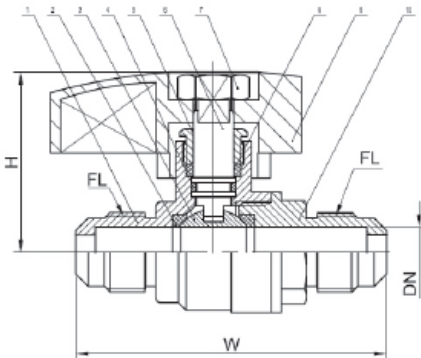

ITEM #	DESCRIPTION	DN	W (REF)	H (REF)	L (REF)	BTU/Hr
FIP X FLARE						
GBV32FP	1/2" X 3/8"	.394	2.38	1.44	1.28	58,257
GBV22FP	1/2" X 1/2"	.394	2.52	1.44	1.28	162,118

NO.	ITEM	TOTAL	MATERIAL
1	BALL VALVE BODY	1	BRASS C37700
2	SEALING WASHER	2	PTFE
3	BALL	1	BRASS C37700
4	O-RING	1	NBR
5	PACKING NUT	1	BRASS C37700
6	STEM	1	BRASS C37700
7	HANDLE NUT	1	PLATED STEEL
8	PACKING	1	PTFE
9	HANDLE	1	AL-ALLOY
10	BALL VALVE CAP	1	BRASS 37700

HYDRAPRO INC.

Phone: 877-813-2333; Fax 877-249-8435

Atlanta - Boston - Dallas - Pompano Beach - Houston - Philadelphia

www.hydrapro.biz

Gas Ball Valves

- Certified operating pressure of .5, 2, 5, and 125 psig
- 2 Piece construction
- Lever Handle
- CSA Approved
- UL Approved

ITEM #	DESCRIPTION	DN	W (REF)	H (REF)	L (REF)	BTU/ Hr
FLARE X FLARE						
GBV33FF	3/8" X 3/8"	.394	2.28	1.44	1.28	58,257
GBV22FF	1/2" X 1/2"	.394	2.70	1.44	1.28	162,118

NO.	ITEM	TOTAL	MATERIAL
1	BALL VALVE BODY	1	BRASS C37700
2	SEALING WASHER	2	PTFE
3	BALL	1	BRASS C37700
4	O-RING	1	NBR
5	PACKING NUT	1	BRASS C37700
6	STEM	1	BRASS C37700
7	HANDLE NUT	1	PLATED STEEL
8	PACKING	1	PTFE
9	HANDLE	1	AL-ALLOY
10	BALL VALVE CAP	1	BRASS 37700