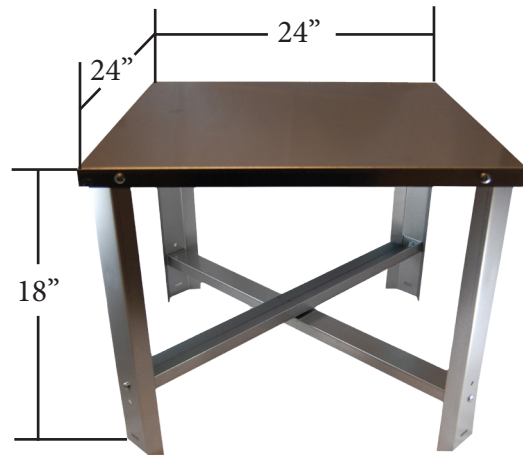

Water Heater Stands

- Galvanized Steel Construction
- HPWHS2121 600 lb. Load rate
- HPWHS2424 1200 lb. Load Rate

ITEM	DESCRIPTION	CASE QTY
HPWHS2121	21" X 21" X 18"	5
HPWHS2424	24" X 24" X 18"	5

HYDRAPRO INC.