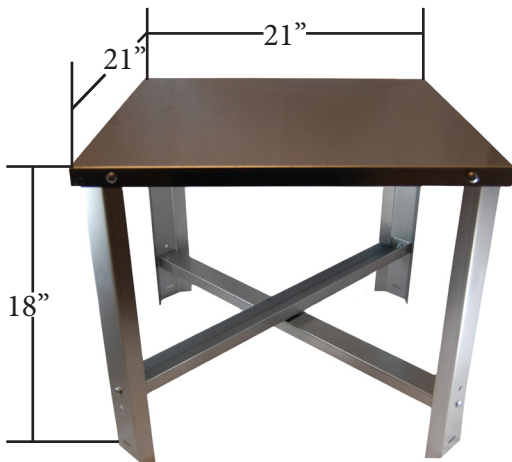

Water Heater Stands

- Galvanized Steel Construction
- HPWHS2121 600 lb. Load rate
- HPWHS2424 1200 lb. Load Rate

ITEM	DESCRIPTION	CASE QTY
HPWHS2121	21" X 21" X 18"	5
HPWHS2424	24" X 24" X 18"	5

HYDRAPRO INC.