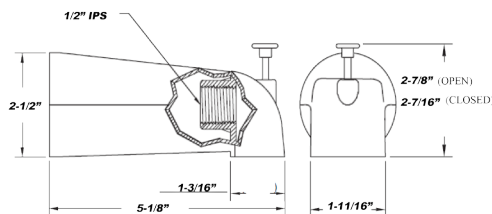

Tub Spouts

- Chrome plated zinc body.
- Hex wrench included w/ slide-on spout.
- Individually boxed and barcoded.

NO.	PART NAME	MATERIAL
1	Body	Zinc
2	Set Screw	Stainless Steel
3	Housing	Zinc
4	Insert Pipe	POM
5	Washer	POM
6	O-Ring	NBR
7	Insert	POM
8	O-Ring	NBR

NO.	PART NAME	MATERIAL
1	Body	Zinc

ITEM #	DESCRIPTION	MASTER CARTON QTY
HPTSS	Zinc Plated Slide-On Tub Spout	50
HPTST	Zinc Plated IPS Tub Spout	50

Diverter Tub Spouts

- Chrome plated zinc body.
- Hex wrench included w/ slide-on spout.
- Individually boxed and barcoded.

NO.	PART NAME	MATERIAL
1	Body	Zinc
2	Rod	Brass
3	O-Ring	NBR
4	Knob	Zinc
5	Gate	POM
6	Gate Washer	NBR
7	Set Screw	Stainless Steel
8	Housing	Zinc
9	Insert Pipe	POM
10	Washer	POM
11	O-Ring	NBR
12	Insert	POM
13	O-Ring	NBR

NO.	PART NAME	MATERIAL
1	Body	Zinc
2	Rod	Brass
3	O-Ring	NBR
4	Knob	Zinc
5	Gate	POM
6	Gate Washer	NBR

ITEM #	DESCRIPTION	MASTER CARTON QTY
HPDSS	Zinc Plated Slide-On Diverter Tub Spout	50
HPDST	Zinc Plated IPS Diverter Tub Spout	50