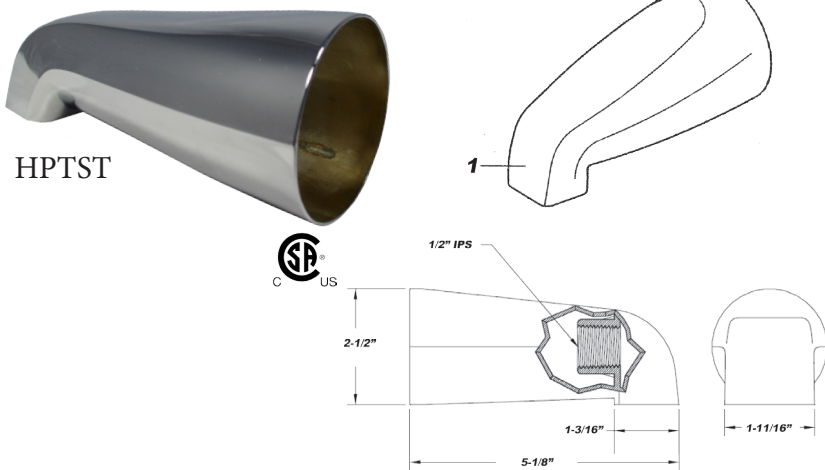

Tub Spouts

- Chrome plated zinc body.
- Hex wrench included w/ slide-on spout.
- Individually boxed and barcoded.

NO.	PART NAME	MATERIAL
1	Body	Zinc
2	Set Screw	Stainless Steel
3	Housing	Zinc
4	Insert Pipe	POM
5	Washer	POM
6	O-Ring	NBR
7	Insert	POM
8	O-Ring	NBR

NO.	PART NAME	MATERIAL
1	Body	Zinc

ITEM #	DESCRIPTION	MASTER CARTON QTY
HPTSS	Zinc Plated Slide-On Tub Spout	50
HPTST	Zinc Plated IPS Tub Spout	50

Diverter Tub Spouts

- Chrome plated zinc body.
- Hex wrench included w/ slide-on spout.
- Individually boxed and barcoded.

NO.	PART NAME	MATERIAL
1	Body	Zinc
2	Rod	Brass
3	O-Ring	NBR
4	Knob	Zinc
5	Gate	POM
6	Gate Washer	NBR
7	Set Screw	Stainless Steel
8	Housing	Zinc
9	Insert Pipe	POM
10	Washer	POM
11	O-Ring	NBR
12	Insert	POM
13	O-Ring	NBR

NO.	PART NAME	MATERIAL
1	Body	Zinc
2	Rod	Brass
3	O-Ring	NBR
4	Knob	Zinc
5	Gate	POM
6	Gate Washer	NBR

ITEM #	DESCRIPTION	MASTER CARTON QTY
HPDSS	Zinc Plated Slide-On Diverter Tub Spout	50
HPDST	Zinc Plated IPS Diverter Tub Spout	50