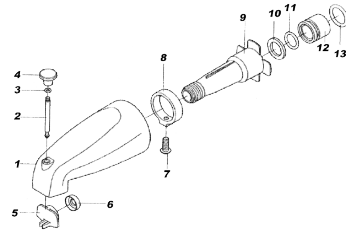

Tub Spouts

- Chrome plated zinc body.
- Hex wrench included w/ slide-on spout.
- Individually boxed and barcoded.

NO.	PART NAME	MATERIAL
1	Body	Zinc
2	Set Screw	Stainless Steel
3	Housing	Zinc
4	Insert Pipe	POM
5	Washer	POM
6	O-Ring	NBR
7	Insert	POM
8	O-Ring	NBR

NO.	PART NAME	MATERIAL
1	Body	Zinc

ITEM #	DESCRIPTION	MASTER CARTON QTY
HPTSS	Zinc Plated Slide-On Tub Spout	50
HPTST	Zinc Plated IPS Tub Spout	50

Diverter Tub Spouts

- Chrome plated zinc body.
- Hex wrench included w/ slide-on spout.
- Individually boxed and barcoded.

NO.	PART NAME	MATERIAL
1	Body	Zinc
2	Rod	Brass
3	O-Ring	NBR
4	Knob	Zinc
5	Gate	POM
6	Gate Washer	NBR
7	Set Screw	Stainless Steel
8	Housing	Zinc
9	Insert Pipe	POM
10	Washer	POM
11	O-Ring	NBR
12	Insert	POM
13	O-Ring	NBR

NO.	PART NAME	MATERIAL
1	Body	Zinc
2	Rod	Brass
3	O-Ring	NBR
4	Knob	Zinc
5	Gate	POM
6	Gate Washer	NBR

ITEM #	DESCRIPTION	MASTER CARTON QTY
HPDSS	Zinc Plated Slide-On Diverter Tub Spout	50
HPDST	Zinc Plated IPS Diverter Tub Spout	50