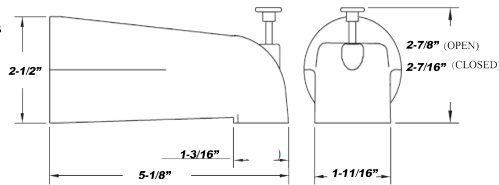

Tub Spouts

- Chrome plated zinc body.
- Hex wrench included w/ slide-on spout.
- Individually boxed and barcoded.

NO.	PART NAME	MATERIAL
1	Body	Zinc
2	Set Screw	Stainless Steel
3	Housing	Zinc
4	Insert Pipe	POM
5	Washer	POM
6	O-Ring	NBR
7	Insert	POM
8	O-Ring	NBR

NO.	PART NAME	MATERIAL
1	Body	Zinc

ITEM #	DESCRIPTION	MASTER CARTON QTY
HPTSS	Zinc Plated Slide-On Tub Spout	50
HPTST	Zinc Plated IPS Tub Spout	50

Diverter Tub Spouts

- Chrome plated zinc body.
- Hex wrench included w/ slide-on spout.
- Individually boxed and barcoded.