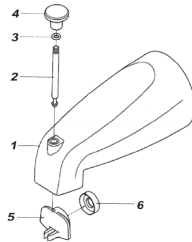

Tub Spouts

- Chrome plated zinc body.
- Hex wrench included w/ slide-on spout.
- Individually boxed and barcoded.

NO.	PART NAME	MATERIAL
1	Body	Zinc
2	Set Screw	Stainless Steel
3	Housing	Zinc
4	Insert Pipe	POM
5	Washer	POM
6	O-Ring	NBR
7	Insert	POM
8	O-Ring	NBR

NO.	PART NAME	MATERIAL
1	Body	Zinc

ITEM #	DESCRIPTION	MASTER CARTON QTY
HPTSS	Zinc Plated Slide-On Tub Spout	50
HPTST	Zinc Plated IPS Tub Spout	50

Diverter Tub Spouts

- Chrome plated zinc body.
- Hex wrench included w/ slide-on spout.
- Individually boxed and barcoded.

NO.	PART NAME	MATERIAL
1	Body	Zinc
2	Rod	Brass
3	O-Ring	NBR
4	Knob	Zinc
5	Gate	POM
6	Gate Washer	NBR
7	Set Screw	Stainless Steel
8	Housing	Zinc
9	Insert Pipe	POM
10	Washer	POM
11	O-Ring	NBR
12	Insert	POM
13	O-Ring	NBR

NO.	PART NAME	MATERIAL
1	Body	Zinc
2	Rod	Brass
3	O-Ring	NBR
4	Knob	Zinc
5	Gate	POM
6	Gate Washer	NBR

ITEM #	DESCRIPTION	MASTER CARTON QTY
HPDSS	Zinc Plated Slide-On Diverter Tub Spout	50
HPDST	Zinc Plated IPS Diverter Tub Spout	50