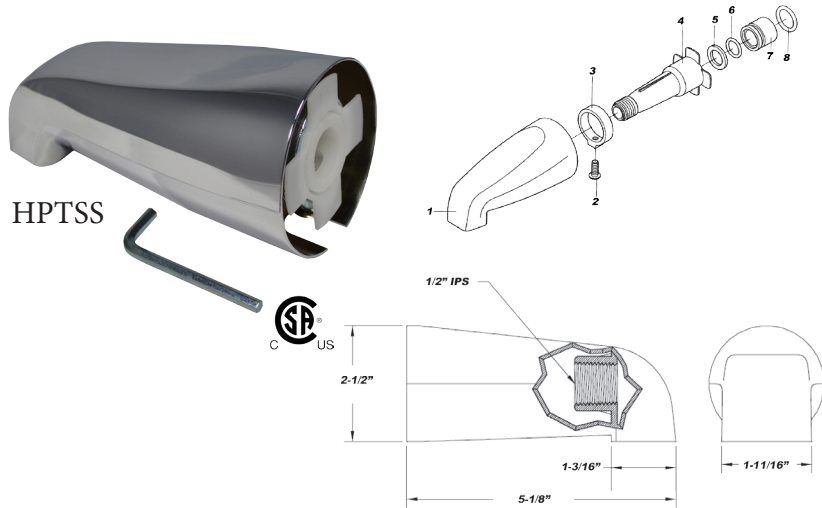

Tub Spouts

- Chrome plated zinc body.
- Hex wrench included w/ slide-on spout.
- Individually boxed and barcoded.

NO.	PART NAME	MATERIAL
1	Body	Zinc
2	Set Screw	Stainless Steel
3	Housing	Zinc
4	Insert Pipe	POM
5	Washer	POM
6	O-Ring	NBR
7	Insert	POM
8	O-Ring	NBR

NO.	PART NAME	MATERIAL
1	Body	Zinc

ITEM #	DESCRIPTION	MASTER CARTON QTY
HPTSS	Zinc Plated Slide-On Tub Spout	50
HPTST	Zinc Plated IPS Tub Spout	50

Diverter Tub Spouts

- Chrome plated zinc body.
- Hex wrench included w/ slide-on spout.
- Individually boxed and barcoded.

NO.	PART NAME	MATERIAL
1	Body	Zinc
2	Rod	Brass
3	O-Ring	NBR
4	Knob	Zinc
5	Gate	POM
6	Gate Washer	NBR
7	Set Screw	Stainless Steel
8	Housing	Zinc
9	Insert Pipe	POM
10	Washer	POM
11	O-Ring	NBR
12	Insert	POM
13	O-Ring	NBR

NO.	PART NAME	MATERIAL
1	Body	Zinc
2	Rod	Brass
3	O-Ring	NBR
4	Knob	Zinc
5	Gate	POM
6	Gate Washer	NBR

ITEM #	DESCRIPTION	MASTER CARTON QTY
HPDSS	Zinc Plated Slide-On Diverter Tub Spout	50
HPDST	Zinc Plated IPS Diverter Tub Spout	50