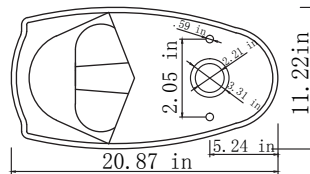

One Piece Toilet

- One Piece Toilet
- White
- 1.28 gpf / 4.8 Lpf
- 12" Rough In
- 3" Flush valve
- Flushes 600 grams
- UPC Approved
- Watersense approved
- ADA Height, with toilet seat
- **Smooth Close Toilet Seat included**