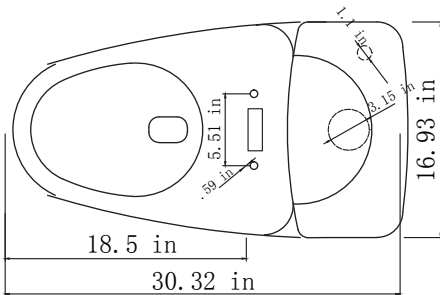

One Piece Toilet

- One Piece Toilet
- White
- 1.28 gpf / 4.8 Lpf
- 12" Rough In
- 3" Flush valve
- Flushes 600 grams
- UPC Approved
- Watersense approved
- ADA Height, with toilet seat
- **Smooth Close Toilet Seat included**

ITEM #	DESCRIPTION
HP1PC128	One Piece Toilet White

HYDRAPRO INC.

Phone: 877-813-2333; Fax 877-249-8435

Atlanta - Boston - Dallas - Deerfield Beach - Houston - Philadelphia

www.hydrapro.biz