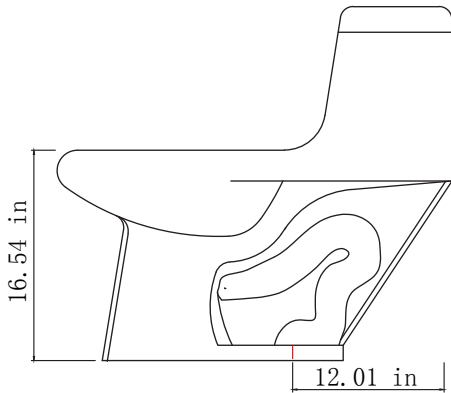

One Piece Toilet

- One Piece Toilet
- White
- 1.28 gpf / 4.8 Lpf
- 12" Rough In
- 3" Flush valve
- Flushes 600 grams
- UPC Approved
- Watersense approved
- ADA Height, with toilet seat
- **Smooth Close Toilet Seat included**

ITEM #	DESCRIPTION
HP1PC128	One Piece Toilet White

HYDRAPRO INC.

Phone: 877-813-2333; Fax 877-249-8435

Atlanta - Boston - Dallas - Deerfield Beach - Houston - Philadelphia

www.hydrapro.biz