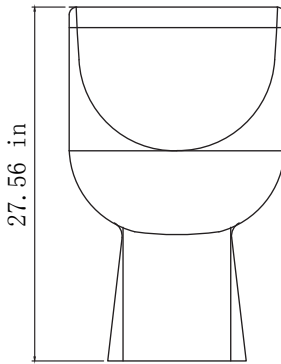

One Piece Toilet

- One Piece Toilet
- White
- 1.28 gpf / 4.8 Lpf
- 12" Rough In
- 3" Flush valve
- Flushes 600 grams
- UPC Approved
- Watersense approved
- ADA Height, with toilet seat
- **Smooth Close Toilet Seat included**